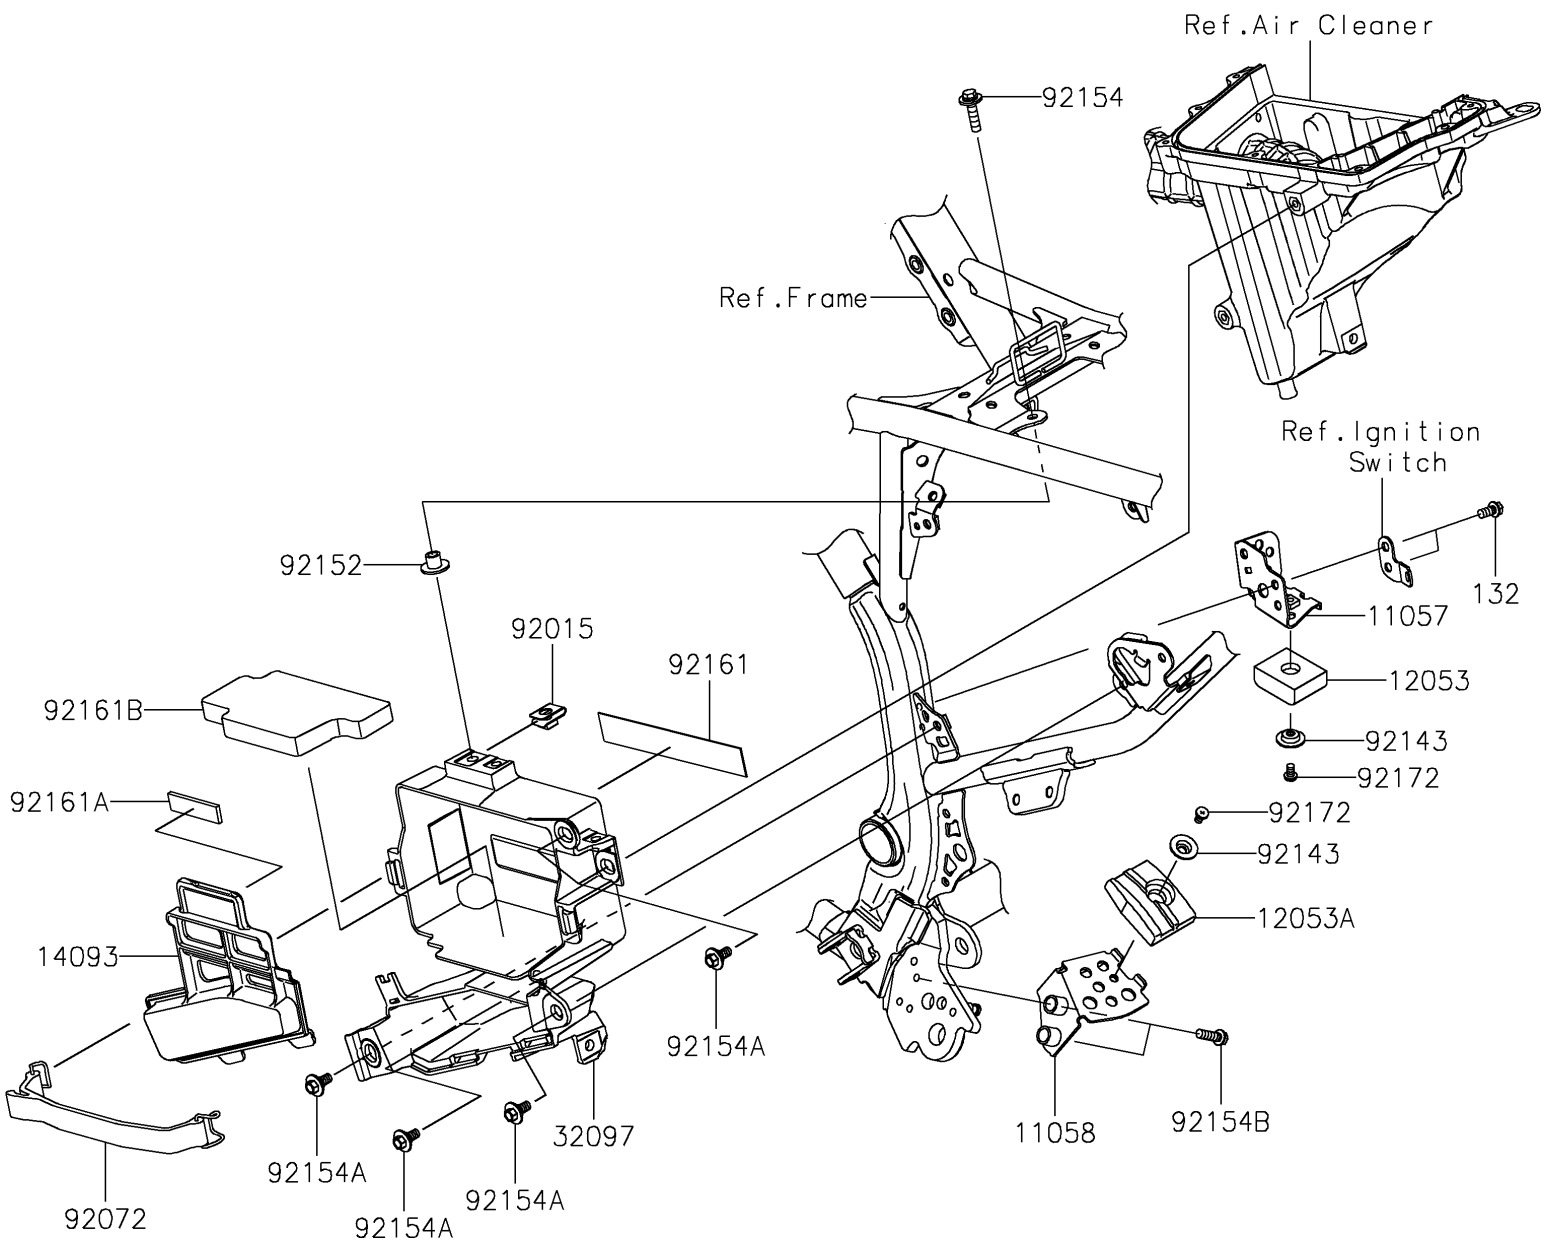

2023 KLX230 S ABS PARTS DIAGRAM

Frame Fittings

F2131

2023 KLX230 S ABS PARTS LIST

Frame Fittings

ITEM NAME	PART NUMBER	QUANTITY
BRACKET,UPP (Ref # 11057)	11057-2067	1
BRACKET,LWR (Ref # 11058)	11058-0854	1
GUIDE-CHAIN,UPP (Ref # 12053)	12053-0270	1
GUIDE-CHAIN,LWR (Ref # 12053A)	12053-0271	1
COVER,BATTERY CASE (Ref # 14093)	14093-0861	1
CASE-BATTERY (Ref # 32097)	32097-0048	1
NUT,6MM (Ref # 92015)	92015-1602	1
BAND,BATTERY (Ref # 92072)	92072-0838	1
COLLAR (Ref # 92143)	92143-1676	2
COLLAR,6.5X10X10.4 (Ref # 92152)	92152-1688	1
BOLT,6X25 (Ref # 92154)	92154-0467	1
BOLT,FLANGED,6X9 (Ref # 92154A)	92154-0546	5
BOLT,FLANGED,6X20 (Ref # 92154B)	92154-2757	2
DAMPER,146X22X1 (Ref # 92161)	92161-2210	1
DAMPER,49X13X3 (Ref # 92161A)	92161-2211	1
DAMPER,BATTERY (Ref # 92161B)	92161-2221	1
SCREW,5X8 (Ref # 92172)	92172-0119	2
BOLT-FLANGED-SMALL,6X12 (Ref # 132)	132BA0612	2