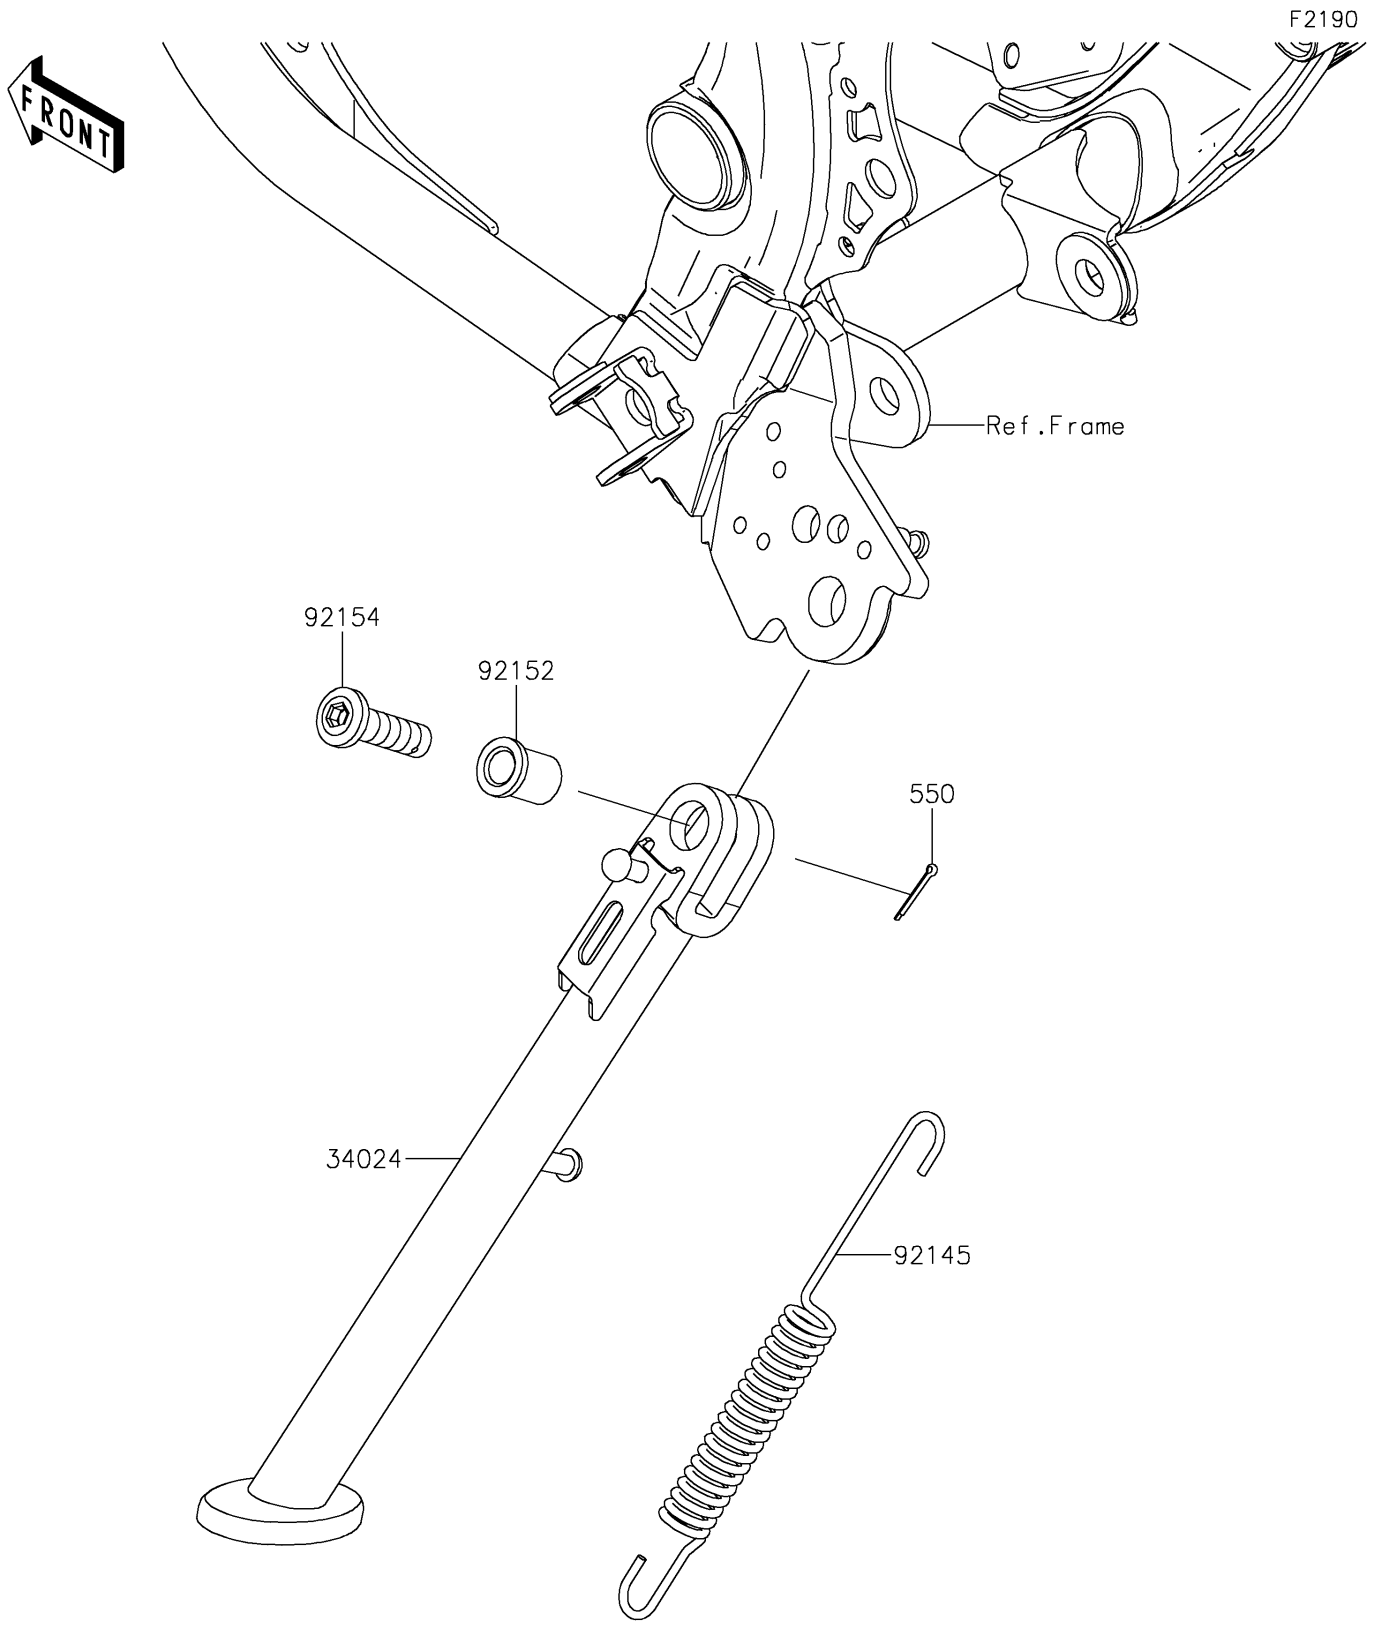

2023 KLX230 S ABS PARTS DIAGRAM

Stand(s)

2023 KLX230 S ABS PARTS LIST

Stand(s)

ITEM NAME	PART NUMBER	QUANTITY
STAND-SIDE,P.SILVER (Ref # 34024)	34024-0176-458	1
SPRING,SIDE STAND (Ref # 92145)	92145-1910	1
COLLAR (Ref # 92152)	92152-2561	1
BOLT,SIDE STAND (Ref # 92154)	92154-3895	1
PIN-COTTER,2.0X15 (Ref # 550)	550AA2015	1