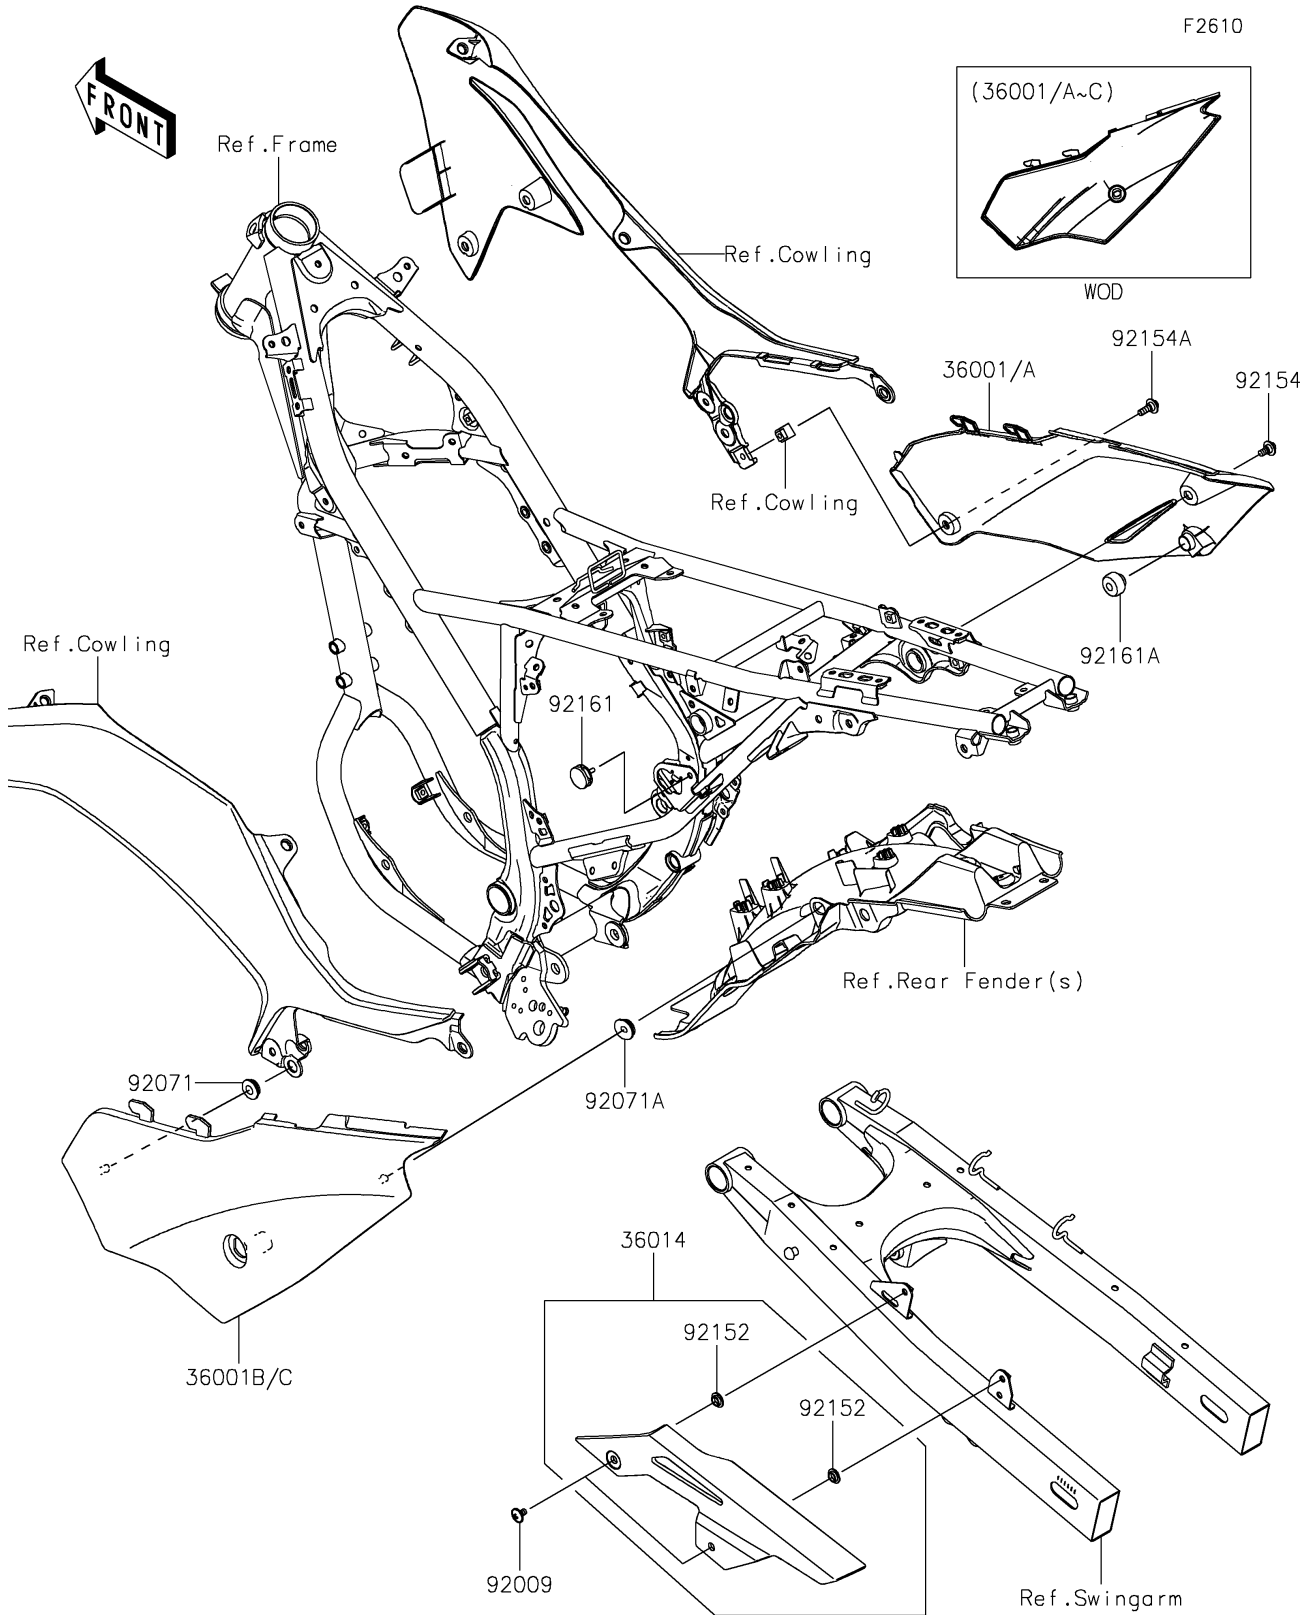

2023 KLX230 S ABS PARTS DIAGRAM

Side Covers/Chain Cover

2023 KLX230 S ABS PARTS LIST

Side Covers/Chain Cover

ITEM NAME	PART NUMBER	QUANTITY
COVER-SIDE,RH,B.WHITE (Ref # 36001)	36001-0679-266	1
COVER-SIDE,RH,EBONY (Ref # 36001A)	36001-0679-68L	1
COVER-SIDE,LH,B.WHITE (Ref # 36001B)	36001-0684-266	1
COVER-SIDE,LH,EBONY (Ref # 36001C)	36001-0684-68L	1
CASE-CHAIN (Ref # 36014)	36014-0560	1
SCREW,6X10 (Ref # 92009)	92009-1729	2
GROMMET (Ref # 92071)	92071-0794	1
GROMMET (Ref # 92071A)	92071-0795	1
COLLAR,8.8X16X4 (Ref # 92152)	92152-1731	2
BOLT,FLANGED,6X9 (Ref # 92154)	92154-0546	1
BOLT,FLANGED,6X28 (Ref # 92154A)	92154-1739	1
DAMPER (Ref # 92161)	92161-0581	1
DAMPER (Ref # 92161A)	92161-1783	1