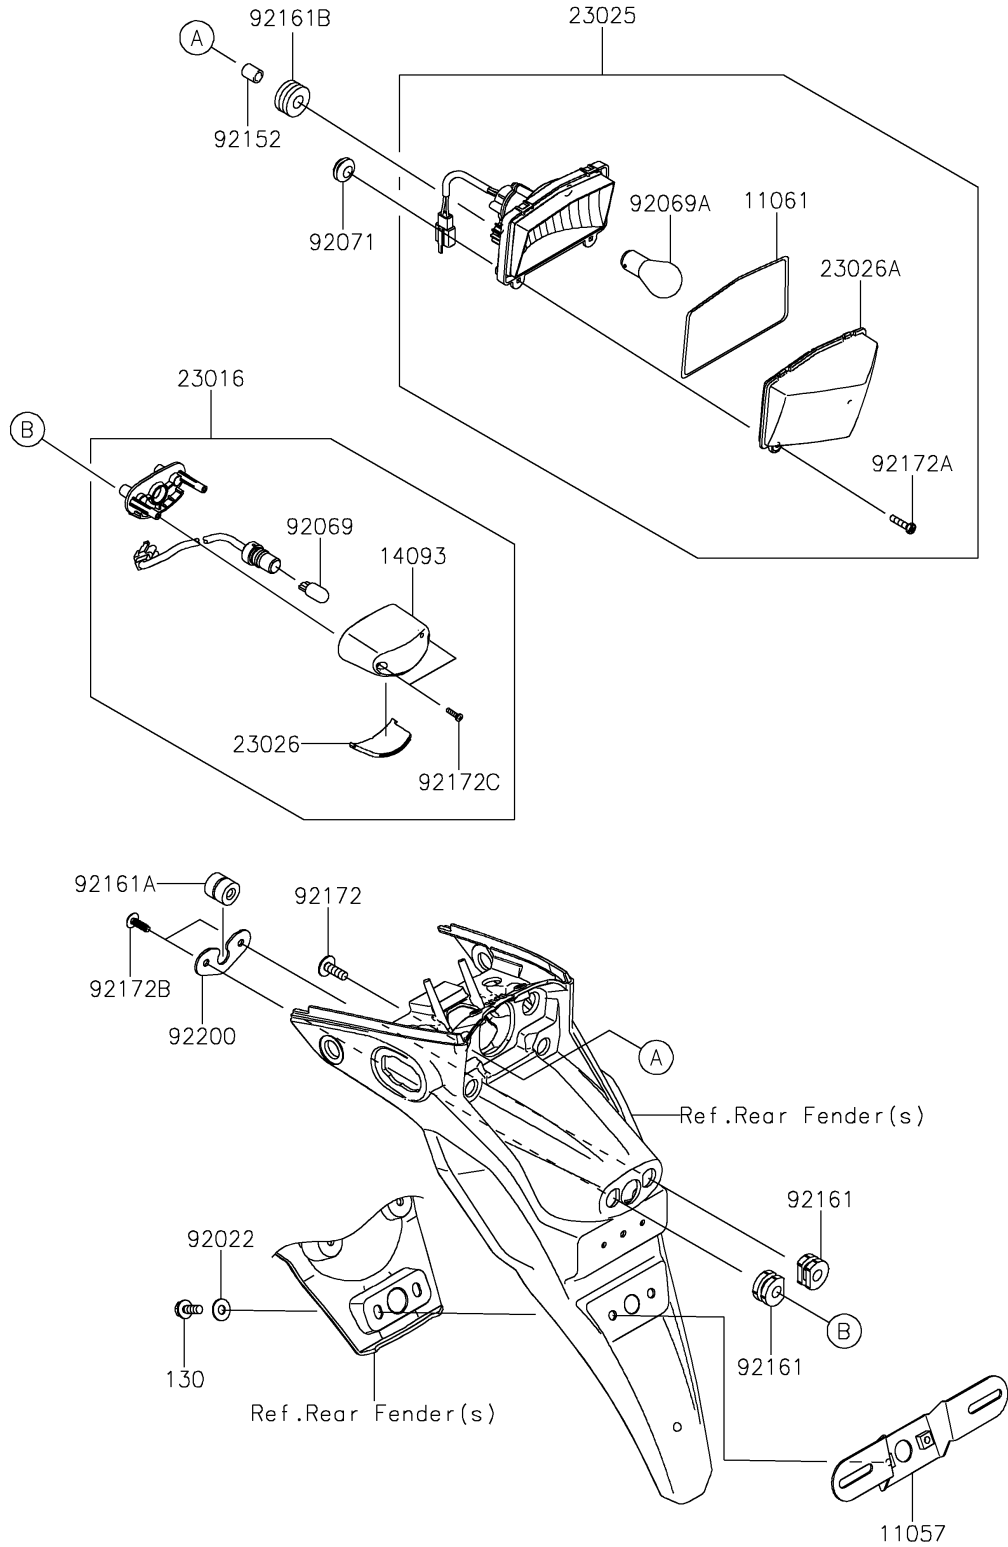

# 2023 KLX230 S ABS PARTS DIAGRAM

Taillight(s)

F2720

## 2023 KLX230 S ABS PARTS LIST

### Taillight(s)

ITEM NAME	PART NUMBER	QUANTITY
BRACKET,LICENSE PLATE (Ref # 11057)	11057-1046	1
GASKET,TAIL LAMP LENS (Ref # 11061)	11061-0393	1
COVER,LICENSE LAMP (Ref # 14093)	14093-0525	1
LAMP-ASSY,LICENCE (Ref # 23016)	23016-0604	1
LAMP-TAIL (Ref # 23025)	23025-0392	1
LENS,LICENSE LAMP (Ref # 23026)	23026-0025	1
LENS,TAIL LAMP (Ref # 23026A)	23026-0036	1
WASHER,6.5X16X1.0 (Ref # 92022)	92022-1093	2
BULB,12V 5W (Ref # 92069)	92069-1016	1
BULB,12V 21/5W (Ref # 92069A)	92069-1084	1
GROMMET (Ref # 92071)	92071-024	2
COLLAR,6.8X10X13 (Ref # 92152)	92152-0580	2
DAMPER (Ref # 92161)	92161-0776	2
DAMPER,6X18X18.2 (Ref # 92161A)	92161-1809	1
DAMPER,10X24X12 (Ref # 92161B)	92161-2112	2
SCREW,6X18 (Ref # 92172)	92172-0192	2
SCREW,4.2X19 (Ref # 92172A)	92172-0411	2
SCREW,5X16 (Ref # 92172B)	92172-0834	2
SCREW,4X12 (Ref # 92172C)	92172-0904	2
WASHER (Ref # 92200)	92200-1773	1
BOLT-FLANGED,6X16 (Ref # 130)	130BA0616	2