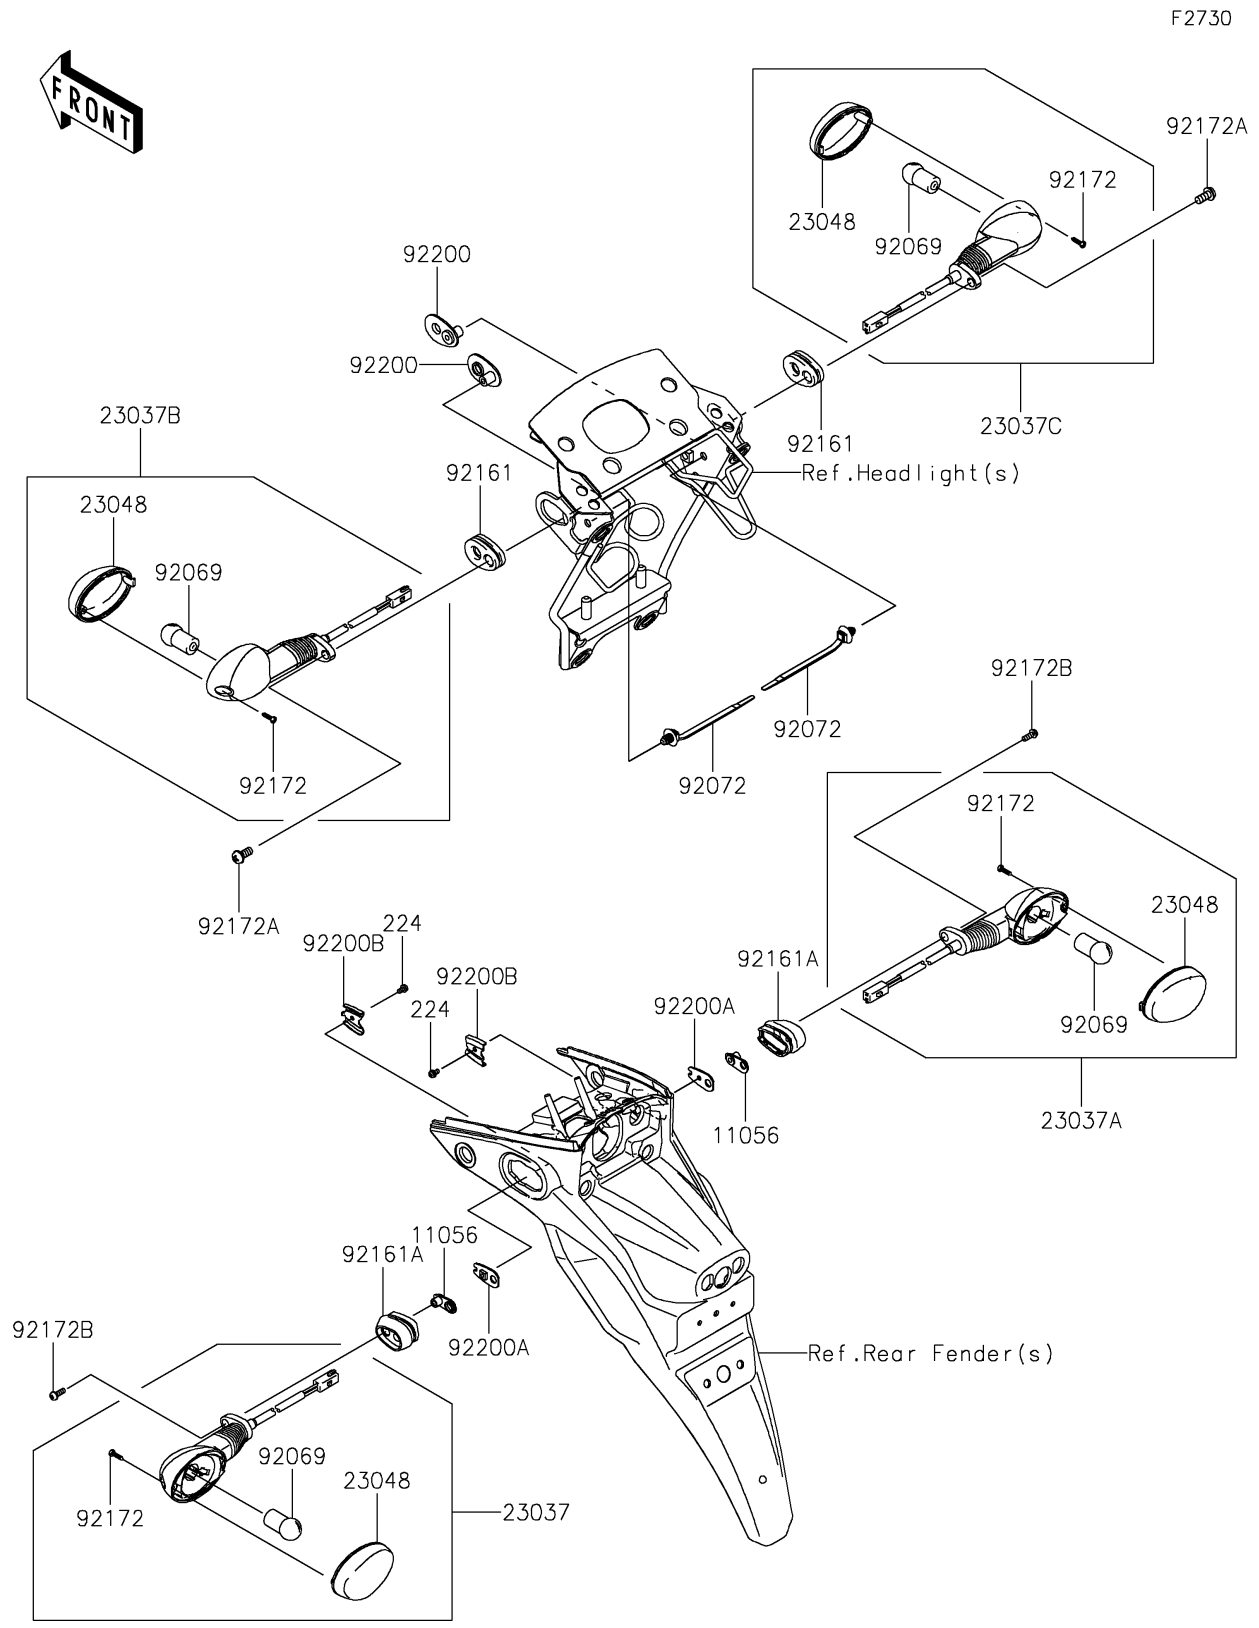

2023 KLX230 S ABS PARTS DIAGRAM

Turn Signals

2023 KLX230 S ABS PARTS LIST

Turn Signals

ITEM NAME	PART NUMBER	QUANTITY
BRACKET,6MM (Ref # 11056)	11056-4156	2
LAMP-ASSY-SIGNAL,RR,LH (Ref # 23037)	23037-0418	1
LAMP-ASSY-SIGNAL,RR,RH (Ref # 23037A)	23037-0419	1
LAMP-ASSY-SIGNAL,FR,LH (Ref # 23037B)	23037-0456	1
LAMP-ASSY-SIGNAL,FR,RH (Ref # 23037C)	23037-0457	1
LENS-SIGNAL LAMP (Ref # 23048)	23048-0035	4
BULB,12V 10W (Ref # 92069)	92069-0106	4
BAND,OS170-FT7(BLACK) (Ref # 92072)	92072-1414	2
DAMPER,MOUNT,FR (Ref # 92161)	92161-2113	2
DAMPER (Ref # 92161A)	92161-2287	2
SCREW,TAPPING,2.9X13 (Ref # 92172)	92172-0343	4
SCREW,6X14 (Ref # 92172A)	92172-0497	2
SCREW-PAN-WP-CROS,6X14 (Ref # 92172B)	92172-1256	2
WASHER (Ref # 92200)	92200-0874	2
WASHER,W/NUT,M4 (Ref # 92200A)	92200-1978	2
WASHER (Ref # 92200B)	92200-1979	2
SCREW-PAN-WP-CROS,4X8 (Ref # 224)	224AB0408	2