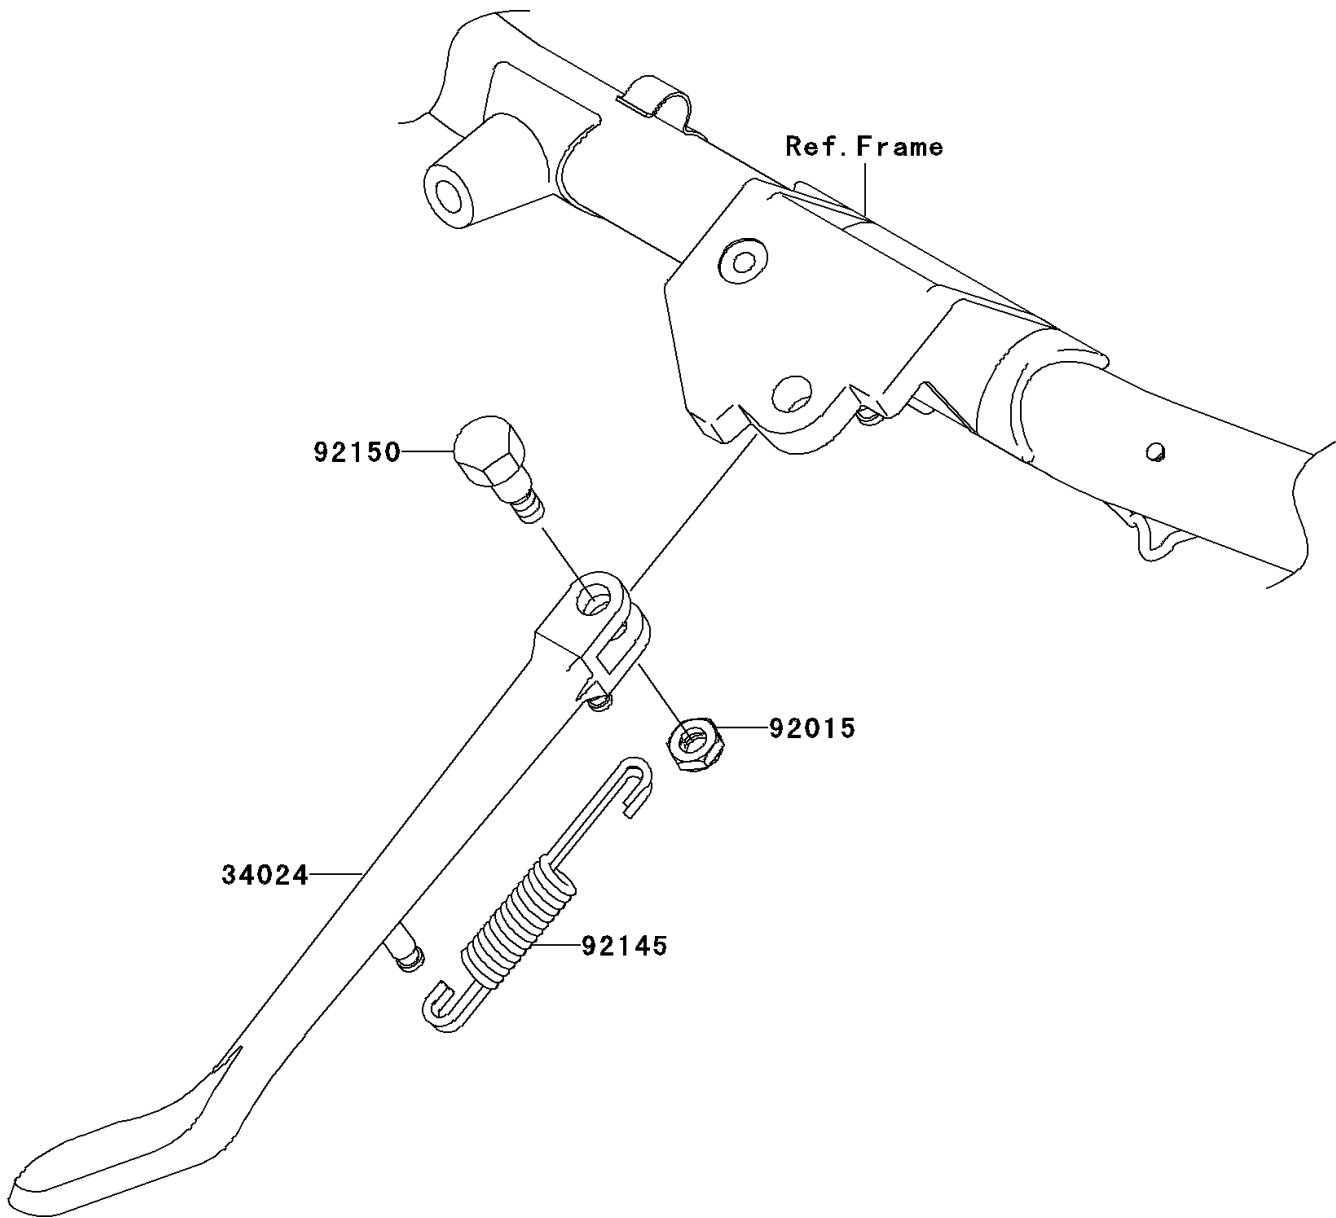

2006 Vulcan 1600 Nomad PARTS DIAGRAM

Stand(s)

F2190

2006 Vulcan 1600 Nomad PARTS LIST

Stand(s)

ITEM NAME	PART NUMBER	QUANTITY
STAND-SIDE (Ref # 34024)	34024-1330	1
NUT,LOCK,10MM,BLACK (Ref # 92015)	92015-1188	1
SPRING,SIDE STAND (Ref # 92145)	92145-0083	1
BOLT,SIDE STAND (Ref # 92150)	92150-1941	1