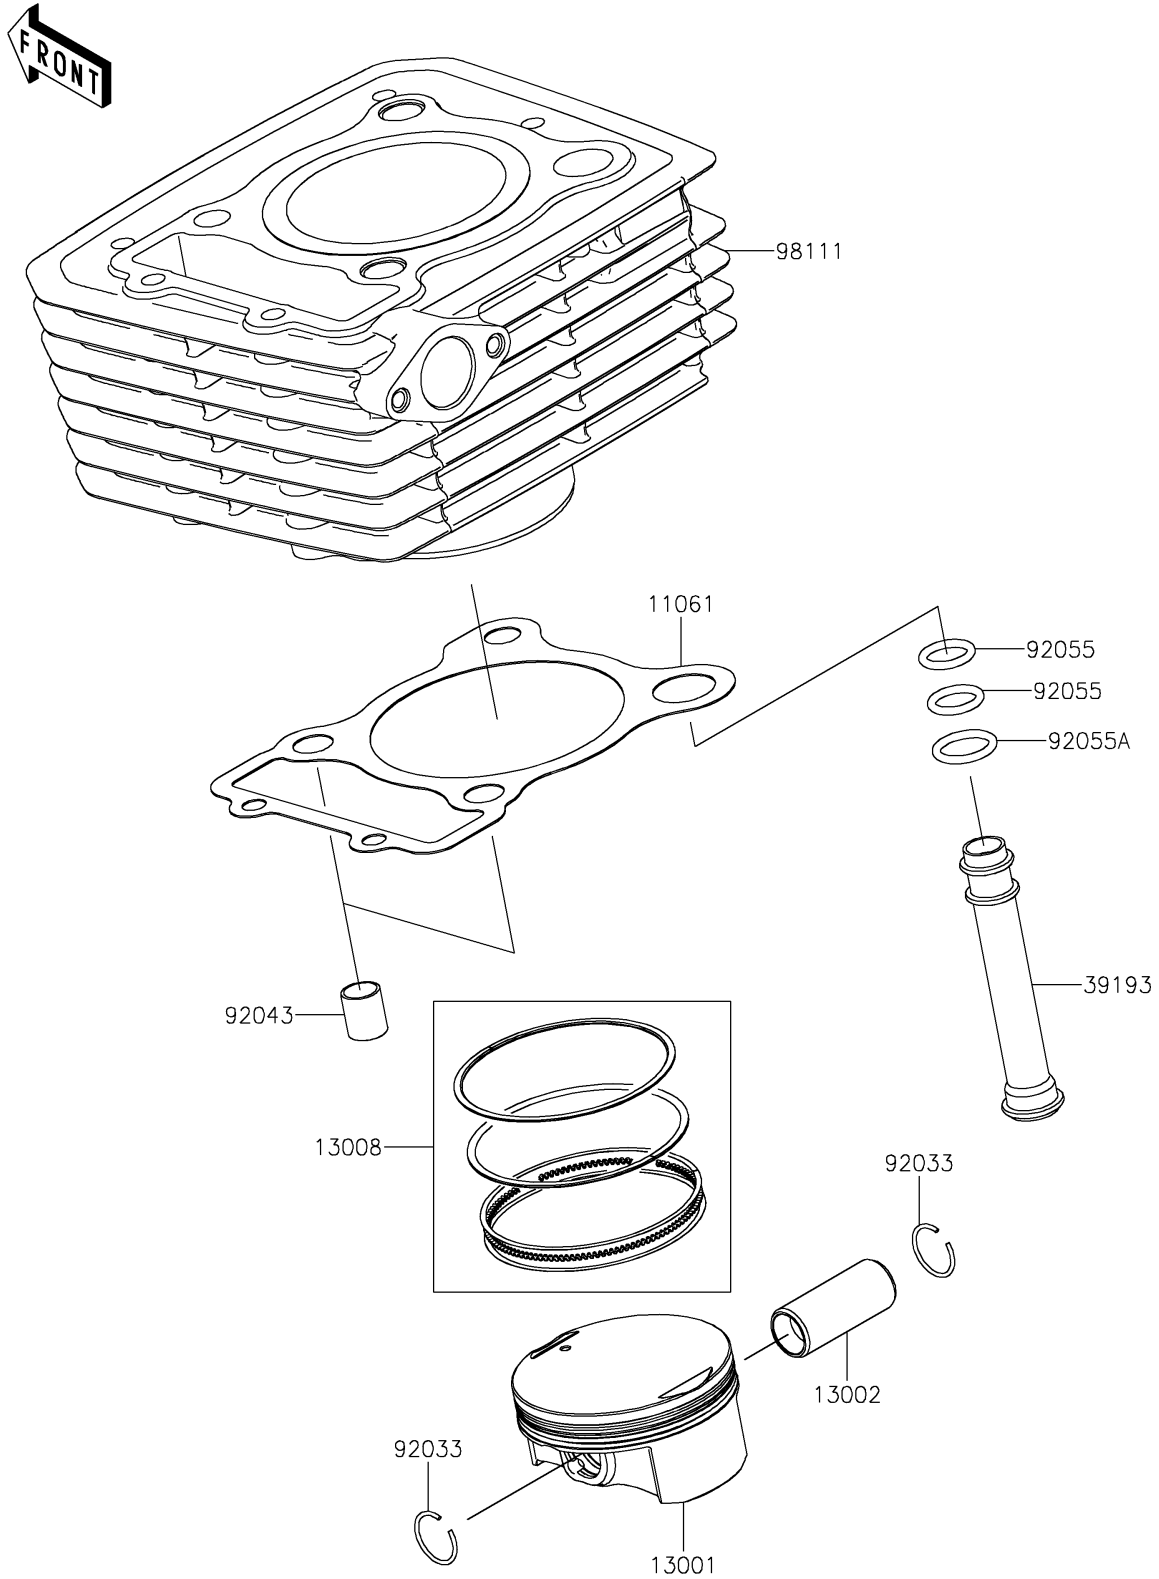

2023 KLX® 230SM PARTS DIAGRAM

Cylinder/Piston(s)

E1120

2023 KLX® 230SM PARTS LIST

Cylinder/Piston(s)

ITEM NAME	PART NUMBER	QUANTITY
GASKET,CYLINDER BASE (Ref # 11061)	11061-1298	1
PISTON-ENGINE (Ref # 13001)	13001-0825	1
PIN-PISTON (Ref # 13002)	13002-0718	1
RING-SET-PISTON (Ref # 13008)	13008-0580	1
PIPE-OIL (Ref # 39193)	39193-0586	1
RING-SNAP,PISTON PIN (Ref # 92033)	92033-0732	2
PIN,10.1X12X14 (Ref # 92043)	92043-4009	2
RING-O,12.3X2.4 (Ref # 92055)	92055-0918	2
RING-O,14.8X2.4 (Ref # 92055A)	92055-0919	1
CYLINDER-COMP-ENGINE (Ref # 98111)	98111-0075	1