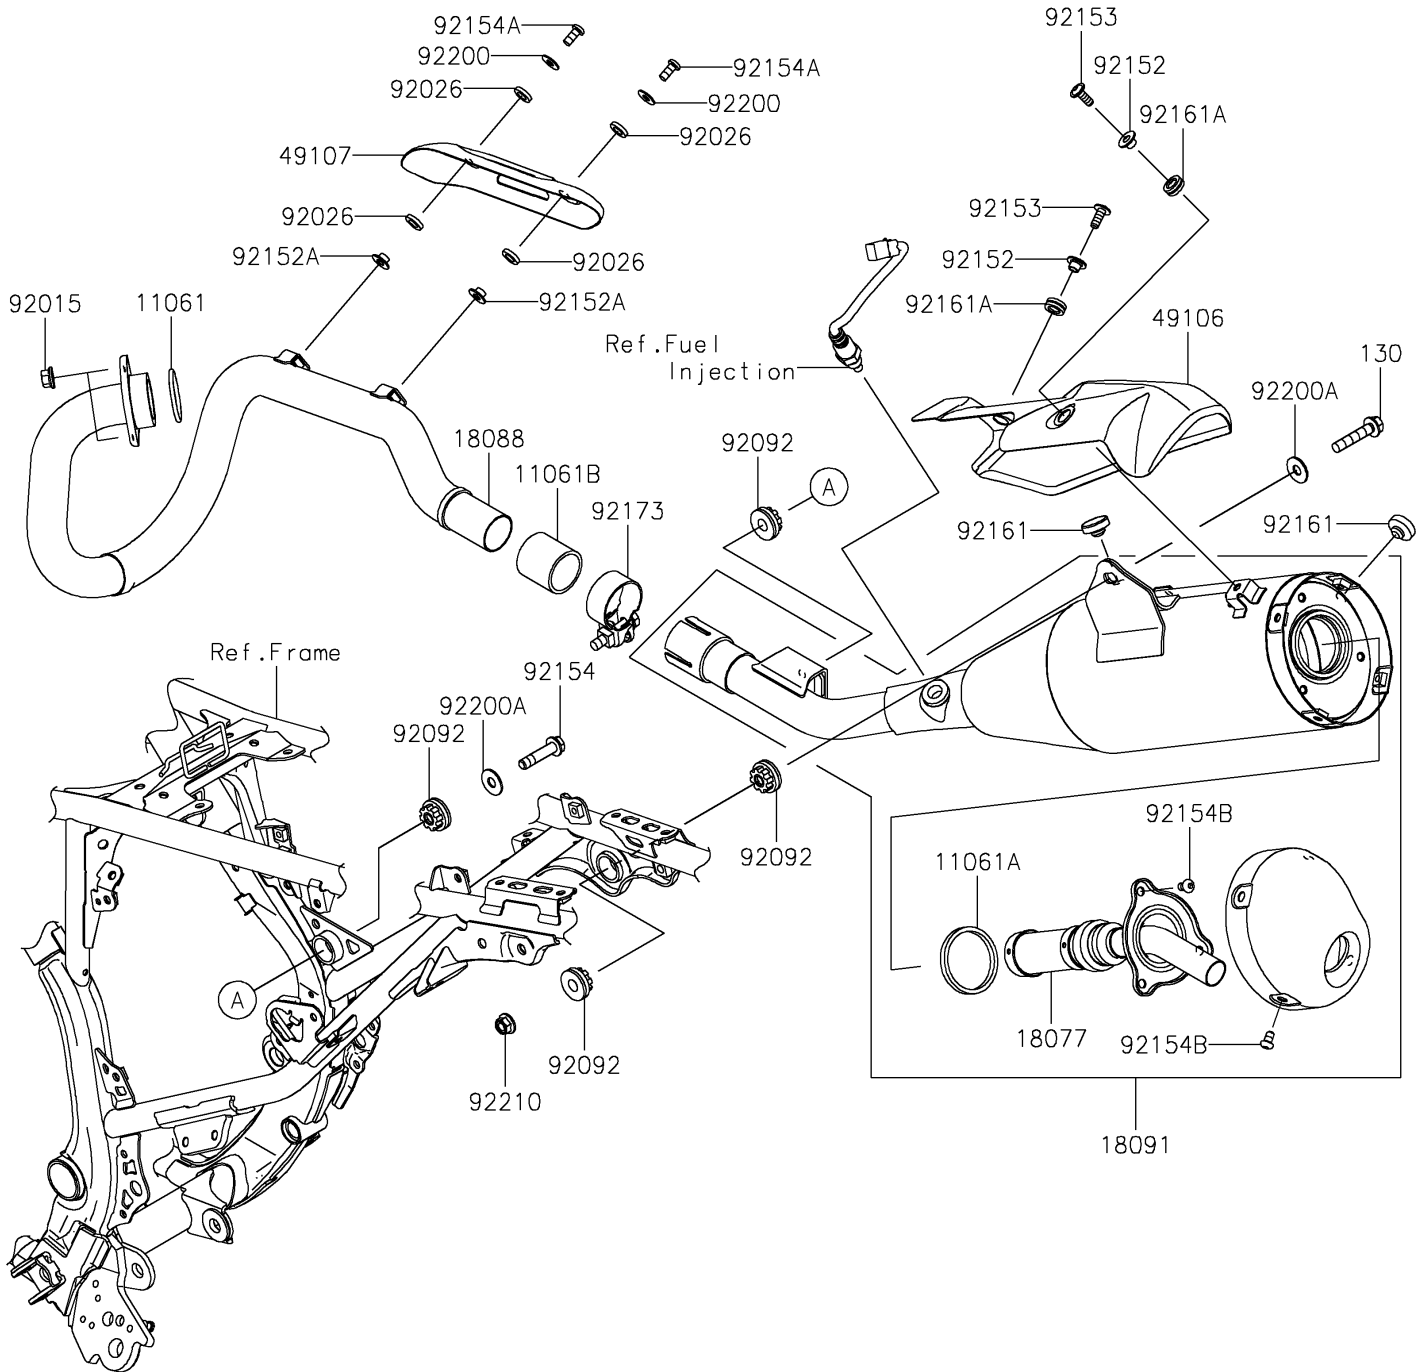

2023 KLX® 230SM PARTS DIAGRAM

Muffler(s)

E1140

2023 KLX® 230SM PARTS LIST

Muffler(s)

ITEM NAME	PART NUMBER	QUANTITY
GASKET,EX PIPE (Ref # 11061)	11061-0027	1
GASKET,J/P-SILENCER (Ref # 11061A)	11061-0174	1
GASKET,EXHAUST PIPE CONNECTING (Ref # 11061B)	11061-1407	1
ARRESTER-SPARK (Ref # 18077)	18077-0046	1
PIPE-EXHAUST (Ref # 18088)	18088-1453	1
BODY-COMP-MUFFLER (Ref # 18091)	18091-1216	1
COVER-MUFFLER (Ref # 49106)	49106-0840	1
COVER-EXHAUST PIPE (Ref # 49107)	49107-0851	1
NUT,8MM (Ref # 92015)	92015-1143	2
SPACER,8.7X15.2X3 (Ref # 92026)	92026-0868	4
BUSHING-RUBBER (Ref # 92092)	92092-0018	4
COLLAR,6.3X8.3X16 (Ref # 92152)	92152-1602	2
COLLAR,6.3X8.3X6.2 (Ref # 92152A)	92152-2586	2
BOLT,SOCKET,6X16 (Ref # 92153)	92153-0817	2
BOLT,FLANGED,8X36 (Ref # 92154)	92154-1301	1
BOLT,6X14 (Ref # 92154A)	92154-3955	2
BOLT,SOCKET,6X10 (Ref # 92154B)	92154-4336	7
DAMPER,MUFFLER (Ref # 92161)	92161-1284	2
DAMPER (Ref # 92161A)	92161-1475	2
CLAMP (Ref # 92173)	92173-2189	1
WASHER,6.5X16X1 (Ref # 92200)	92200-1974	2
WASHER,8.5X22X1.5 (Ref # 92200A)	92200-1975	2
NUT,LOCK,FLANGED,8MM (Ref # 92210)	92210-0140	1
BOLT-FLANGED,8X40 (Ref # 130)	130CA0840	1