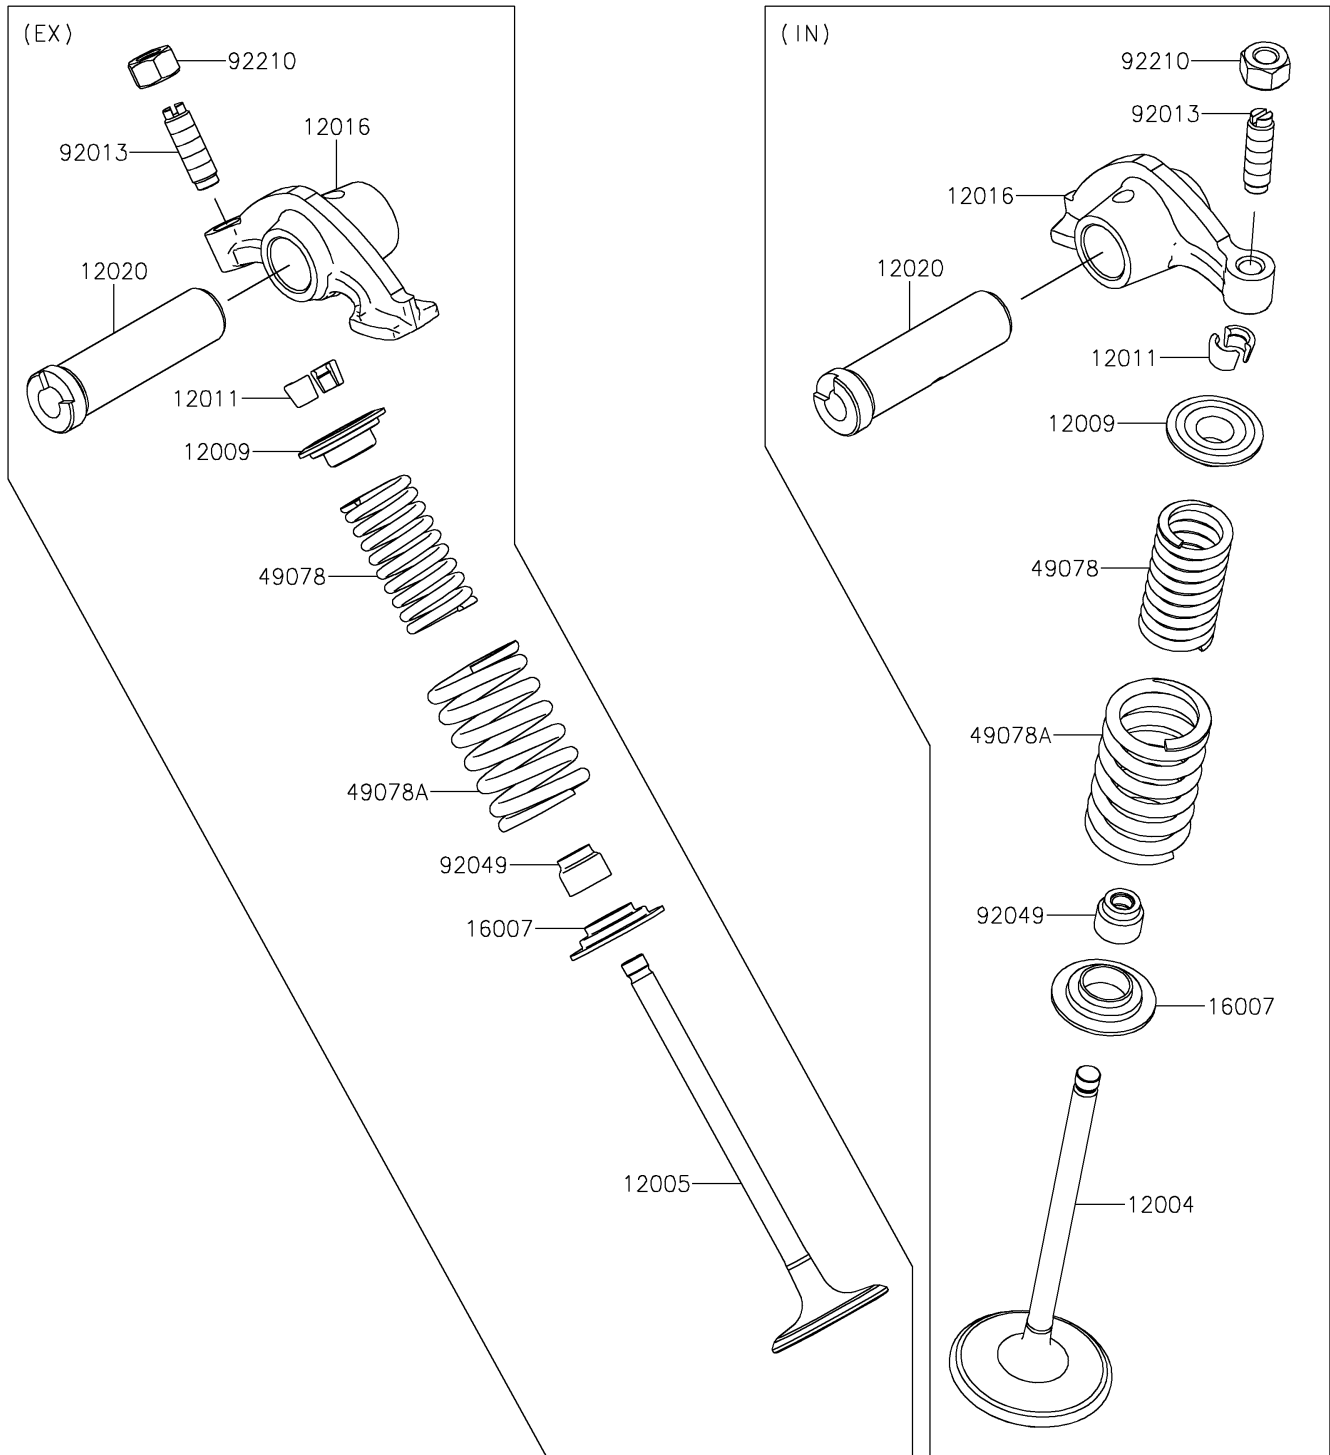

2023 KLX® 230SM PARTS DIAGRAM

Valve(s)

E1210

2023 KLX® 230SM PARTS LIST

Valve(s)

ITEM NAME	PART NUMBER	QUANTITY
VALVE-INTAKE (Ref # 12004)	12004-0765	1
VALVE-EXHAUST (Ref # 12005)	12005-0790	1
RETAINER-VALVE SPRING (Ref # 12009)	12009-1054	2
COLLET (Ref # 12011)	12011-1003	4
ARM-ROCKER (Ref # 12016)	12016-0728	2
SHAFT-ROCKER (Ref # 12020)	12020-0030	2
SEAT-SPRING (Ref # 16007)	16007-1163	2
SPRING-ENGINE VALVE (Ref # 49078)	49078-0756	2
SPRING-ENGINE VALVE (Ref # 49078A)	49078-0757	2
SCREW,6MM (Ref # 92013)	92013-009	2
SEAL-OIL,RVC2-5.5X8.5X8.3 (Ref # 92049)	92049-1062	2
NUT,6MM (Ref # 92210)	92210-1490	2