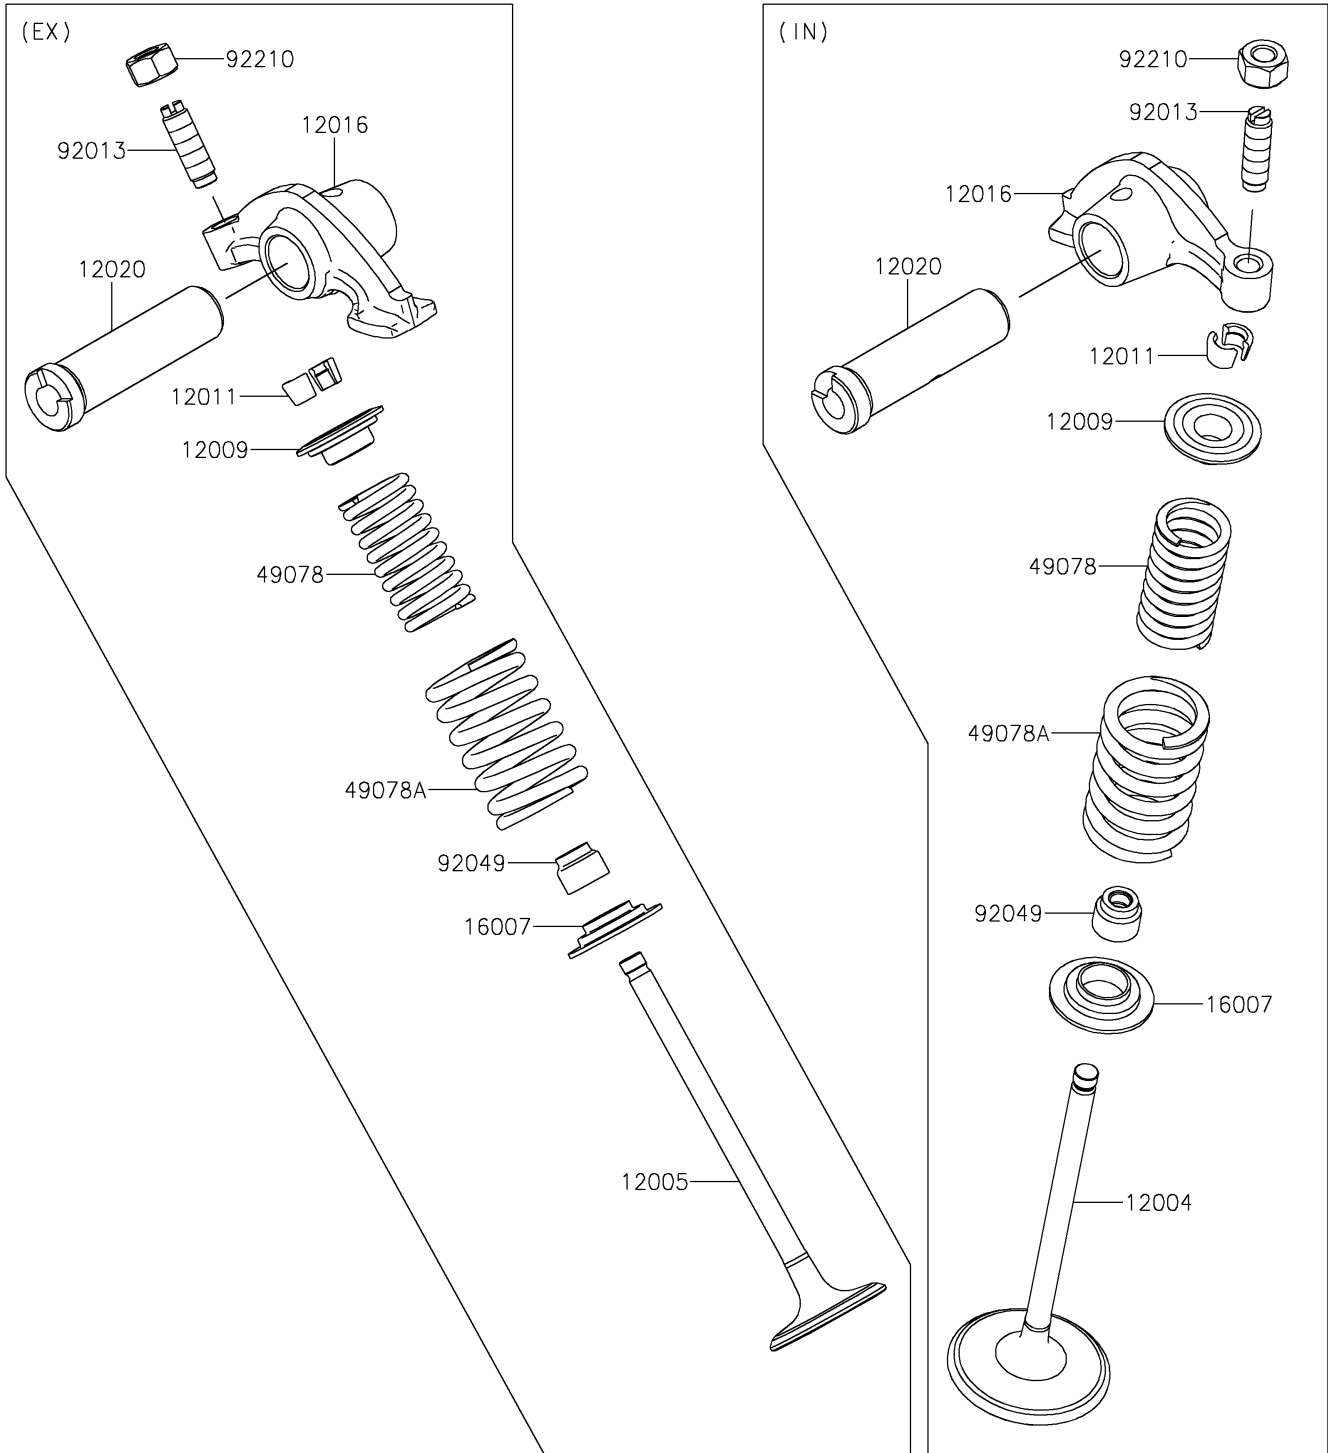

2023 KLX® 230SM PARTS DIAGRAM

Valve(s)

E1210

2023 KLX® 230SM PARTS LIST

Valve(s)

ITEM NAME	PART NUMBER	QUANTITY
VALVE-INTAKE (Ref # 12004)	12004-0765	1
VALVE-EXHAUST (Ref # 12005)	12005-0790	1
RETAINER-VALVE SPRING (Ref # 12009)	12009-1054	2
COLLET (Ref # 12011)	12011-1003	4
ARM-ROCKER (Ref # 12016)	12016-0728	2
SHAFT-ROCKER (Ref # 12020)	12020-0030	2
SEAT-SPRING (Ref # 16007)	16007-1163	2
SPRING-ENGINE VALVE (Ref # 49078)	49078-0756	2
SPRING-ENGINE VALVE (Ref # 49078A)	49078-0757	2
SCREW,6MM (Ref # 92013)	92013-009	2
SEAL-OIL,RVC2-5.5X8.5X8.3 (Ref # 92049)	92049-1062	2
NUT,6MM (Ref # 92210)	92210-1490	2