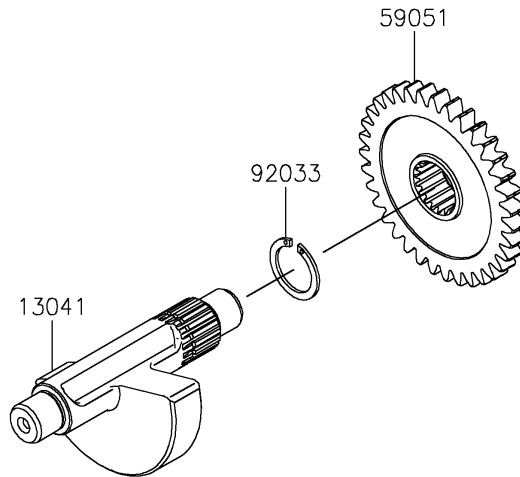

# 2023 KLX® 230SM PARTS DIAGRAM

Crankshaft

E1321

## 2023 KLX<sup>®</sup>230SM PARTS LIST

### Crankshaft

| ITEM NAME                                   | PART NUMBER | QUANTITY |
|---|-------------|----------|
| SPROCKET,21T (Ref # 12046)                  | 12046-0613  | 1        |
| CRANKSHAFT-COMP (Ref # 13031)               | 13031-1522  | 1        |
| BALANCER (Ref # 13041)                      | 13041-0571  | 1        |
| GEAR-PRIMARY SPUR,31T (Ref # 13097)         | 13097-0603  | 1        |
| GEAR-SPUR,BALANCER,DRIVEN,35T (Ref # 59051) | 59051-0864  | 1        |
| RING-SNAP,18MM (Ref # 92033)                | 92033-029   | 1        |
| KEY (Ref # 92038)                           | 92038-1057  | 1        |
| BEARING-BALL,6207CS17 (Ref # 92045)         | 92045-0906  | 1        |
| WASHER,16.3X35X3.2 (Ref # 92200)            | 92200-0119  | 1        |
| NUT,16MM (Ref # 92210)                      | 92210-1538  | 1        |