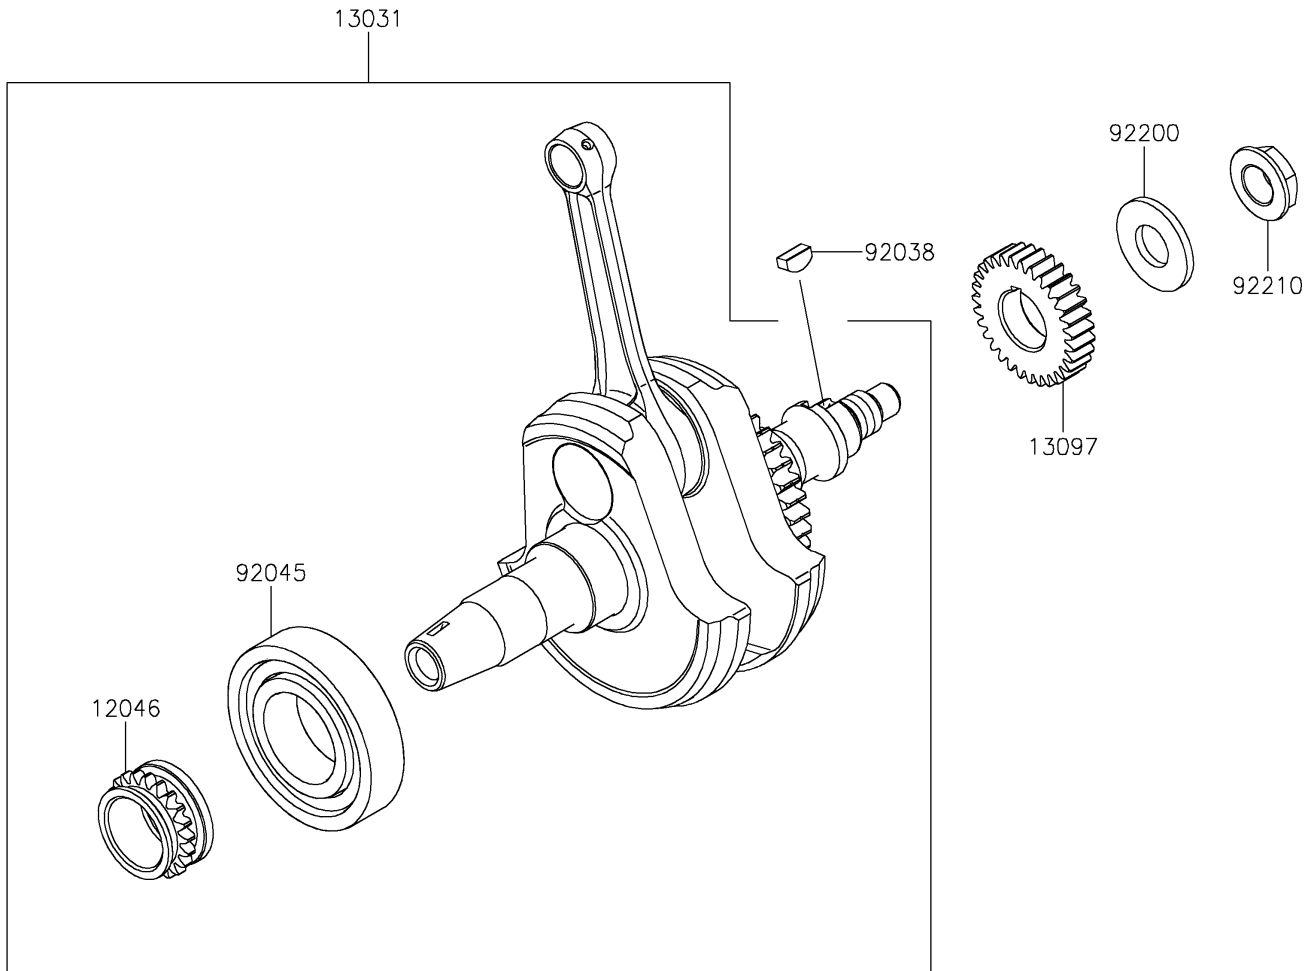

# 2023 KLX® 230SM PARTS DIAGRAM

Crankshaft

E1321

## 2023 KLX<sup>®</sup>230SM PARTS LIST

### Crankshaft

| ITEM NAME                                   | PART NUMBER | QUANTITY |
|---|-------------|----------|
| SPROCKET,21T (Ref # 12046)                  | 12046-0613  | 1        |
| CRANKSHAFT-COMP (Ref # 13031)               | 13031-1522  | 1        |
| BALANCER (Ref # 13041)                      | 13041-0571  | 1        |
| GEAR-PRIMARY SPUR,31T (Ref # 13097)         | 13097-0603  | 1        |
| GEAR-SPUR,BALANCER,DRIVEN,35T (Ref # 59051) | 59051-0864  | 1        |
| RING-SNAP,18MM (Ref # 92033)                | 92033-029   | 1        |
| KEY (Ref # 92038)                           | 92038-1057  | 1        |
| BEARING-BALL,6207CS17 (Ref # 92045)         | 92045-0906  | 1        |
| WASHER,16.3X35X3.2 (Ref # 92200)            | 92200-0119  | 1        |
| NUT,16MM (Ref # 92210)                      | 92210-1538  | 1        |