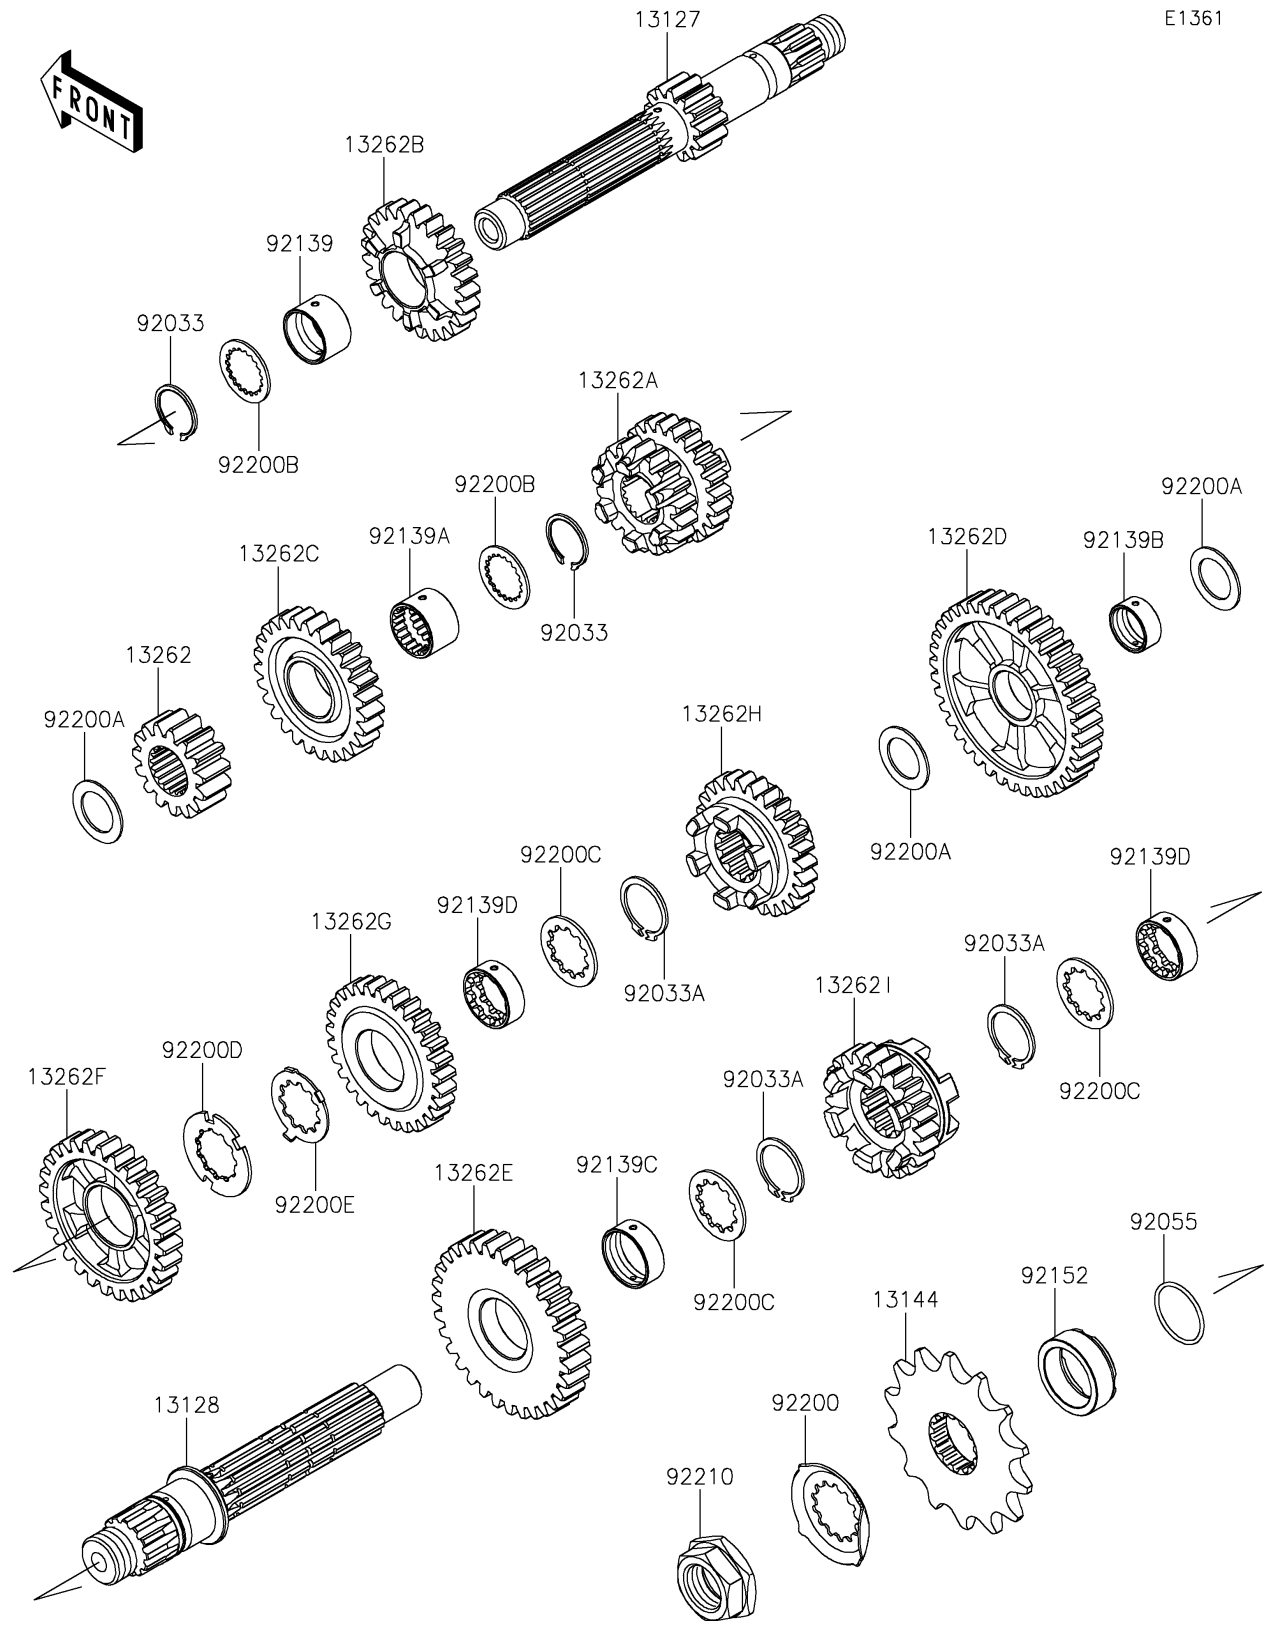

2023 KLX® 230SM PARTS DIAGRAM

Transmission

E1361

2023 KLX® 230SM PARTS LIST

Transmission

ITEM NAME	PART NUMBER	QUANTITY
SHAFT-TRANSMISSION INPUT (Ref # 13127)	13127-0698	1
SHAFT-TRANSMISSION OUTPUT (Ref # 13128)	13128-0712	1
SPROCKET-OUTPUT,14T (Ref # 13144)	13144-0599	1
GEAR,INPUT 2ND,15T (Ref # 13262)	13262-1368	1
GEAR,INPUT 3RD&4TH,18T&23T (Ref # 13262A)	13262-1369	1
GEAR,INPUT 5TH,25T (Ref # 13262B)	13262-1370	1
GEAR,INPUT 6TH,27T (Ref # 13262C)	13262-1371	1
GEAR,OUTPUT LOW,39T (Ref # 13262D)	13262-1372	1
GEAR,OUTPUT 2ND,31T (Ref # 13262E)	13262-1373	1
GEAR,OUTPUT 3RD,28T (Ref # 13262F)	13262-1374	1
GEAR,OUTPUT 4TH,29T (Ref # 13262G)	13262-1375	1
GEAR,OUTPUT 5TH,26T (Ref # 13262H)	13262-1376	1
GEAR,OUTPUT 6TH,23T (Ref # 13262I)	13262-1377	1
RING-SNAP (Ref # 92033)	92033-0798	2
RING-SNAP (Ref # 92033A)	92033-0799	3
RING-O,21.5X1.5 (Ref # 92055)	92055-0196	1
BUSHING,20X23X14 (Ref # 92139)	92139-0917	1
BUSHING,17.9X23X14.5 (Ref # 92139A)	92139-0918	1
BUSHING,17X20X8.5 (Ref # 92139B)	92139-0919	1
BUSHING,22X25X8.5 (Ref # 92139C)	92139-0920	1
BUSHING,18.7X25X8.6 (Ref # 92139D)	92139-0921	2
COLLAR (Ref # 92152)	92152-1350	1
WASHER (Ref # 92200)	92200-1720	1
WASHER,17.2X26X1 (Ref # 92200A)	92200-2223	3
WASHER,20X26X1.2 (Ref # 92200B)	92200-2224	2
WASHER,22.3X29X1.5 (Ref # 92200C)	92200-2226	3
WASHER (Ref # 92200D)	92200-2227	1
WASHER (Ref # 92200E)	92200-2228	1
NUT,20MM (Ref # 92210)	92210-0850	1