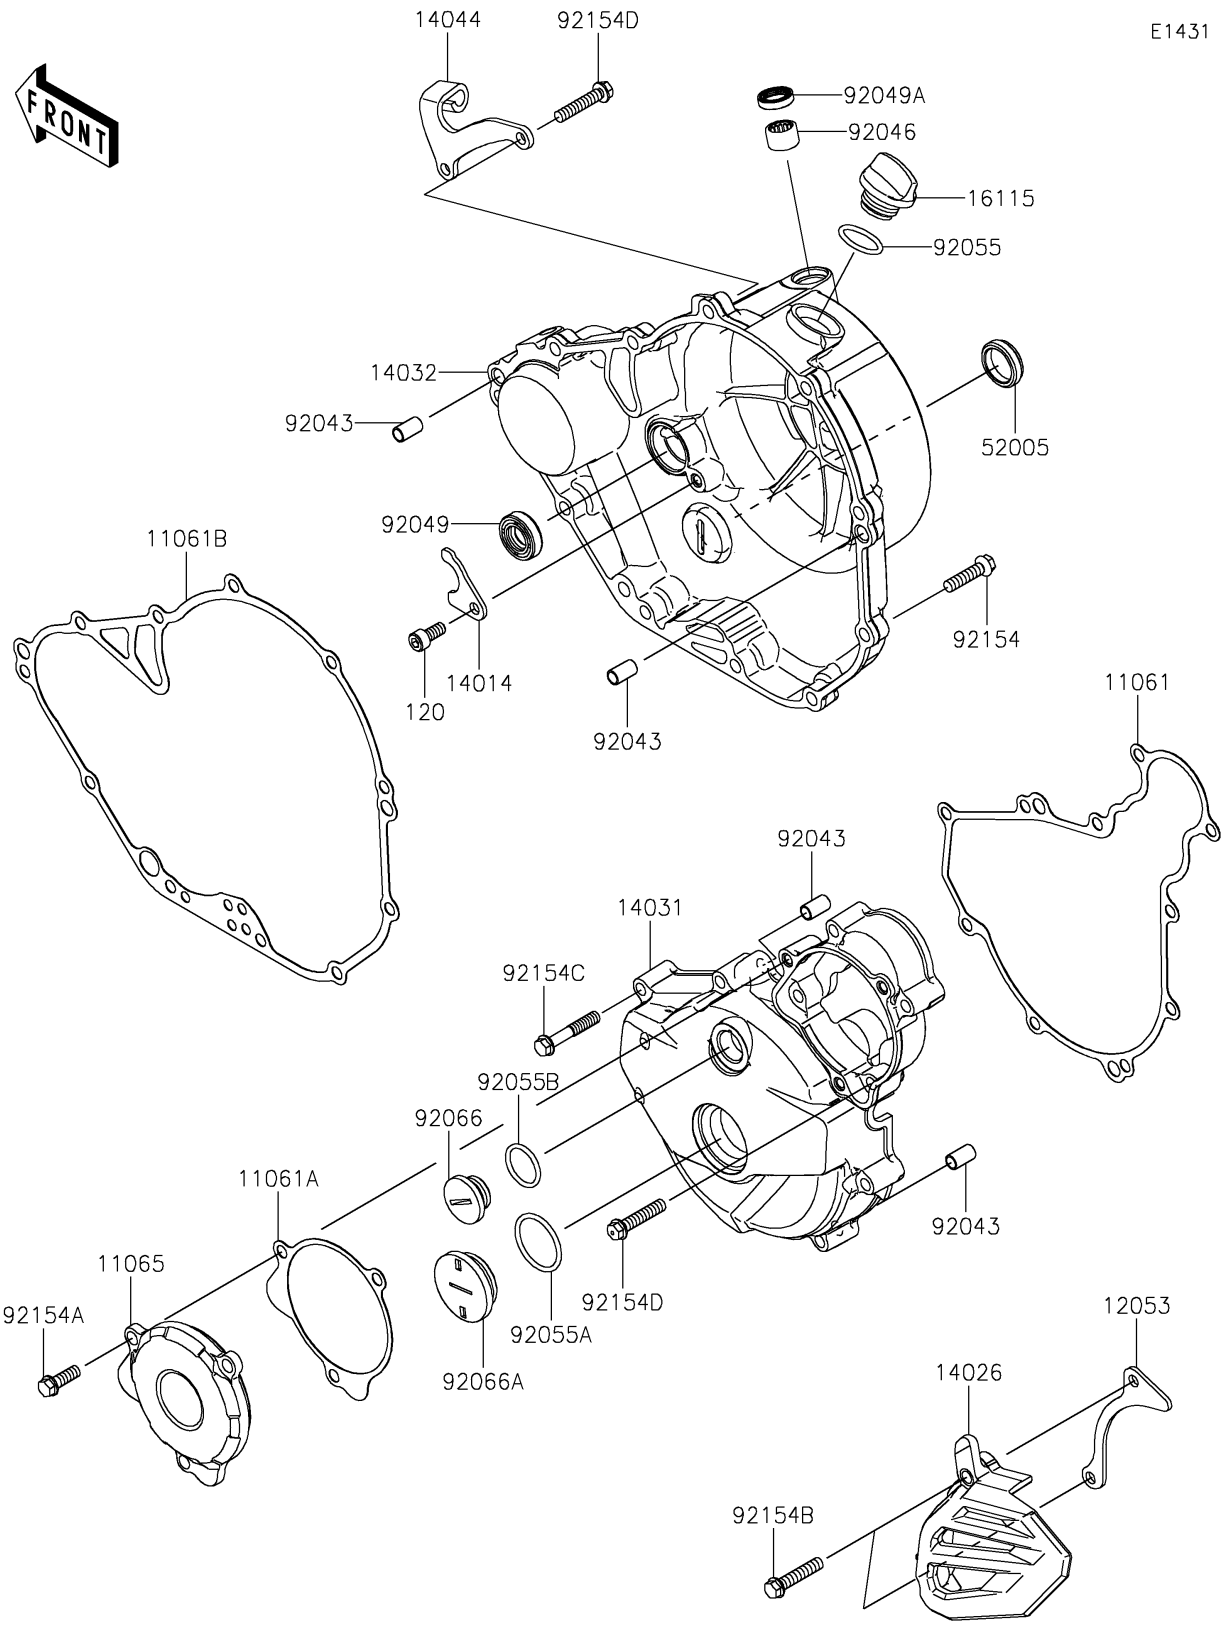

2023 KLX® 230SM PARTS DIAGRAM

Engine Cover(s)

E1431

2023 KLX® 230SM PARTS LIST

Engine Cover(s)

ITEM NAME	PART NUMBER	QUANTITY
GASKET,GENERATOR COVER (Ref # 11061)	11061-1299	1
GASKET,GENERATOR COVER CAP (Ref # 11061A)	11061-1300	1
GASKET,CLUTCH COVER (Ref # 11061B)	11061-1301	1
CAP,GENERATOR COVER (Ref # 11065)	11065-1412	1
GUIDE-CHAIN (Ref # 12053)	12053-0272	1
PLATE-POSITION (Ref # 14014)	14014-0567	1
COVER-CHAIN (Ref # 14026)	14026-0146	1
COVER-GENERATOR (Ref # 14031)	14031-0656	1
COVER-CLUTCH (Ref # 14032)	14032-0692	1
HOLDER-CABLE (Ref # 14044)	14044-0579	1
CAP-OIL FILLER (Ref # 16115)	16115-1053	1
GAUGE,OIL LEVEL (Ref # 52005)	52005-1009	1
PIN,6.2X8X14 (Ref # 92043)	92043-1741	4
BEARING-NEEDLE,HK1210FM (Ref # 92046)	92046-0034	1
SEAL-OIL (Ref # 92049)	92049-1191	1
SEAL-OIL,AG0353-F0 (Ref # 92049A)	92049-1262	1
RING-O,19.8MM (Ref # 92055)	92055-0844	1
RING-O,27.7X2.4 (Ref # 92055A)	92055-091	1
RING-O,20X2 (Ref # 92055B)	92055-1146	1
PLUG,COVER (Ref # 92066)	92066-0991	1
PLUG,30X8 (Ref # 92066A)	92066-0993	1
BOLT,FLANGED,6X25 (Ref # 92154)	92154-0520	9
BOLT,FLANGED,6X18 (Ref # 92154A)	92154-1775	3
BOLT,FLANGED,6X30 (Ref # 92154B)	92154-1830	2
BOLT,FLANGED,6X35 (Ref # 92154C)	92154-2100	8
BOLT,FLANGED,6X30 (Ref # 92154D)	92154-4061	4
BOLT-SOCKET,6X14 (Ref # 120)	120CA0614	1