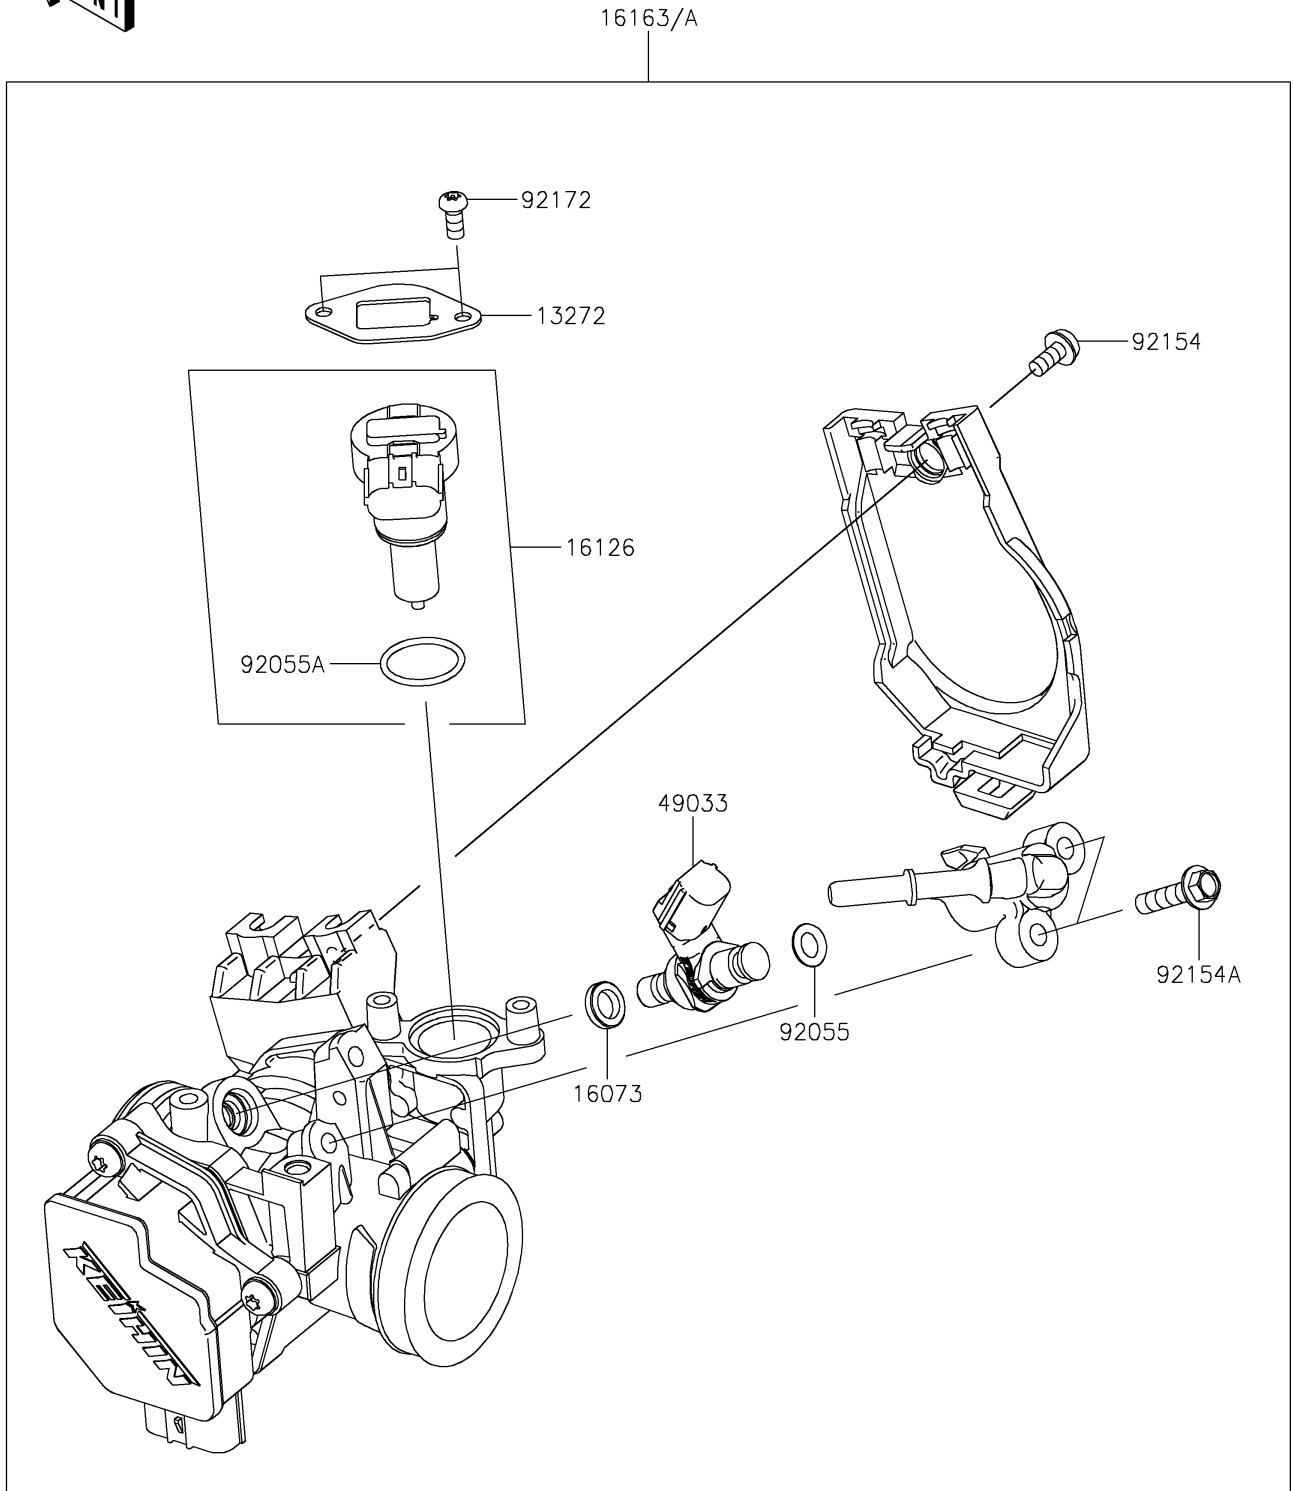

# 2023 KLX® 230SM PARTS DIAGRAM

Throttle

E1510

## 2023 KLX® 230SM PARTS LIST

### Throttle

ITEM NAME	PART NUMBER	QUANTITY
PLATE (Ref # 13272)	13272-1862	1
INSULATOR (Ref # 16073)	16073-0821	1
VALVE,ISC (Ref # 16126)	16126-0729	1
NOZZLE-INJECTION (Ref # 49033)	49033-0031	1
RING-O,6.3X2.2 (Ref # 92055)	92055-0821	1
RING-O (Ref # 92055A)	92055-0826	1
BOLT (Ref # 92154)	92154-0133	1
BOLT,FLANGED,5X20 (Ref # 92154A)	92154-1559	2
SCREW,TORX (Ref # 92172)	92172-0903	2