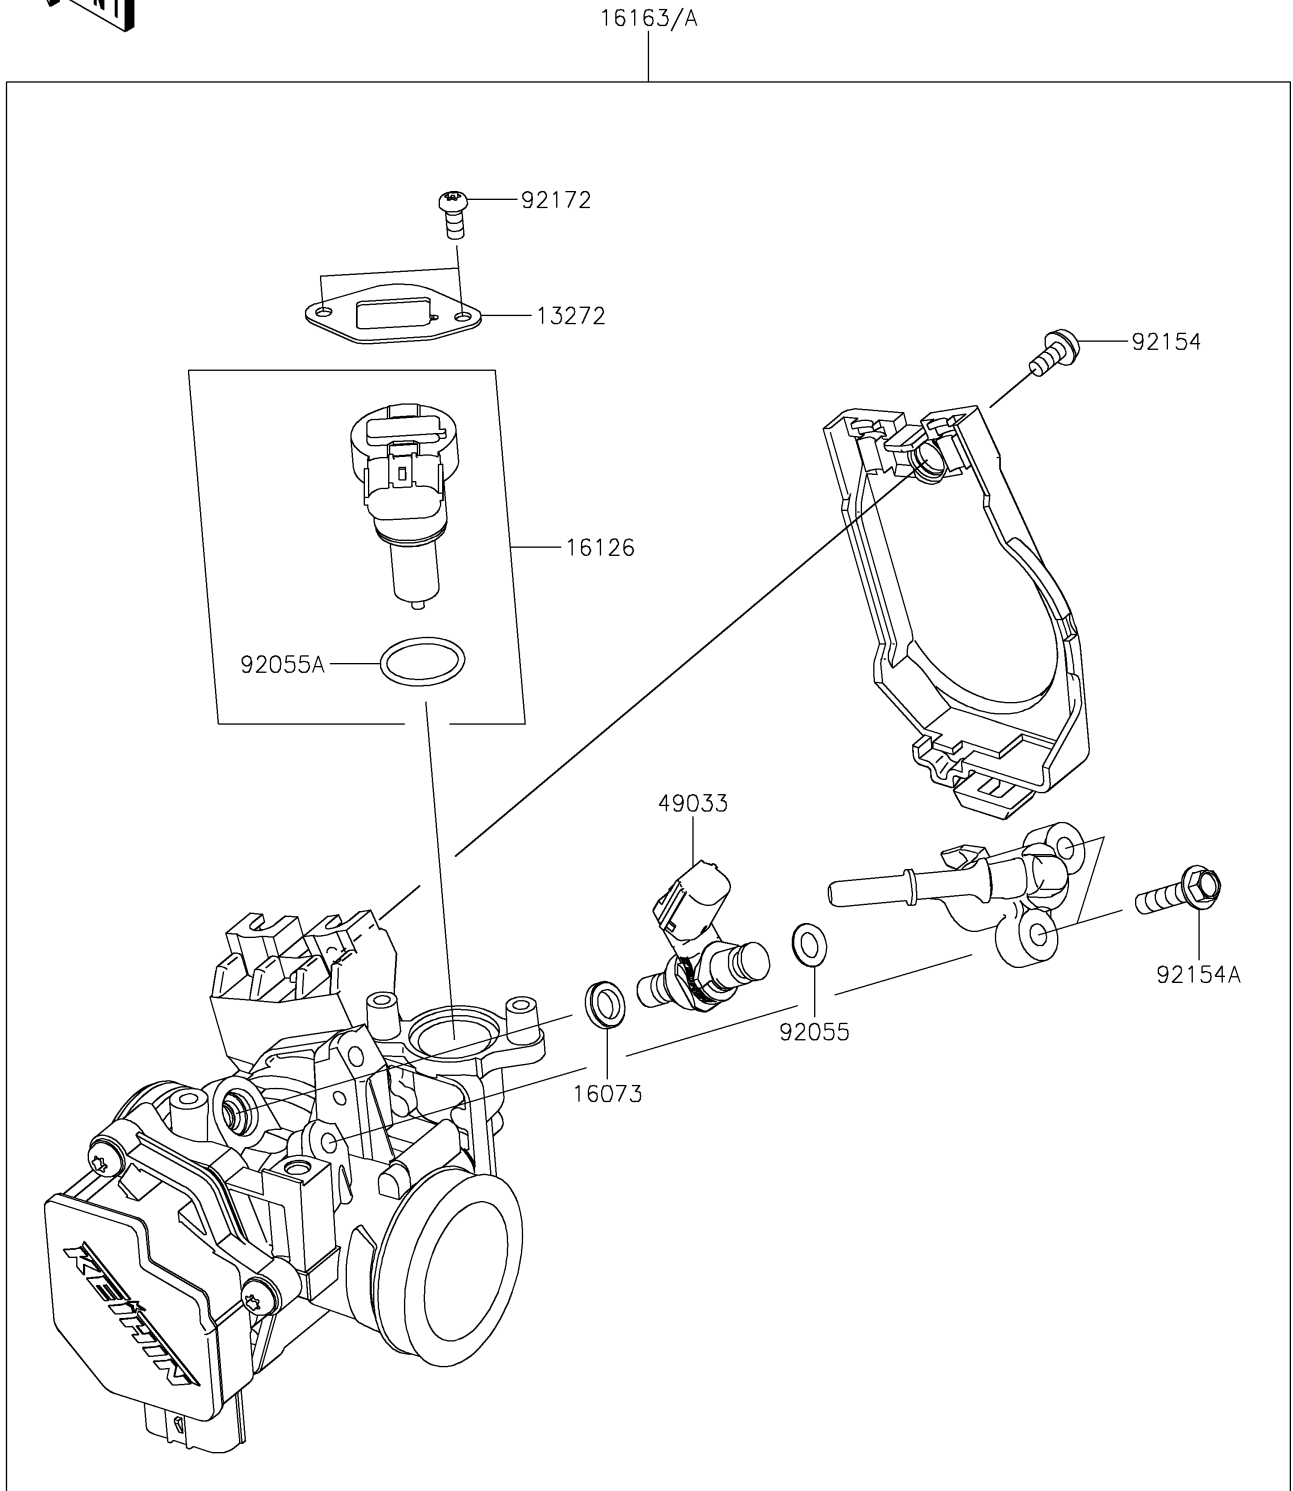

2023 KLX® 230SM PARTS DIAGRAM

Throttle

E1510

2023 KLX® 230SM PARTS LIST

Throttle

ITEM NAME	PART NUMBER	QUANTITY
PLATE (Ref # 13272)	13272-1862	1
INSULATOR (Ref # 16073)	16073-0821	1
VALVE,ISC (Ref # 16126)	16126-0729	1
NOZZLE-INJECTION (Ref # 49033)	49033-0031	1
RING-O,6.3X2.2 (Ref # 92055)	92055-0821	1
RING-O (Ref # 92055A)	92055-0826	1
BOLT (Ref # 92154)	92154-0133	1
BOLT,FLANGED,5X20 (Ref # 92154A)	92154-1559	2
SCREW,TORX (Ref # 92172)	92172-0903	2