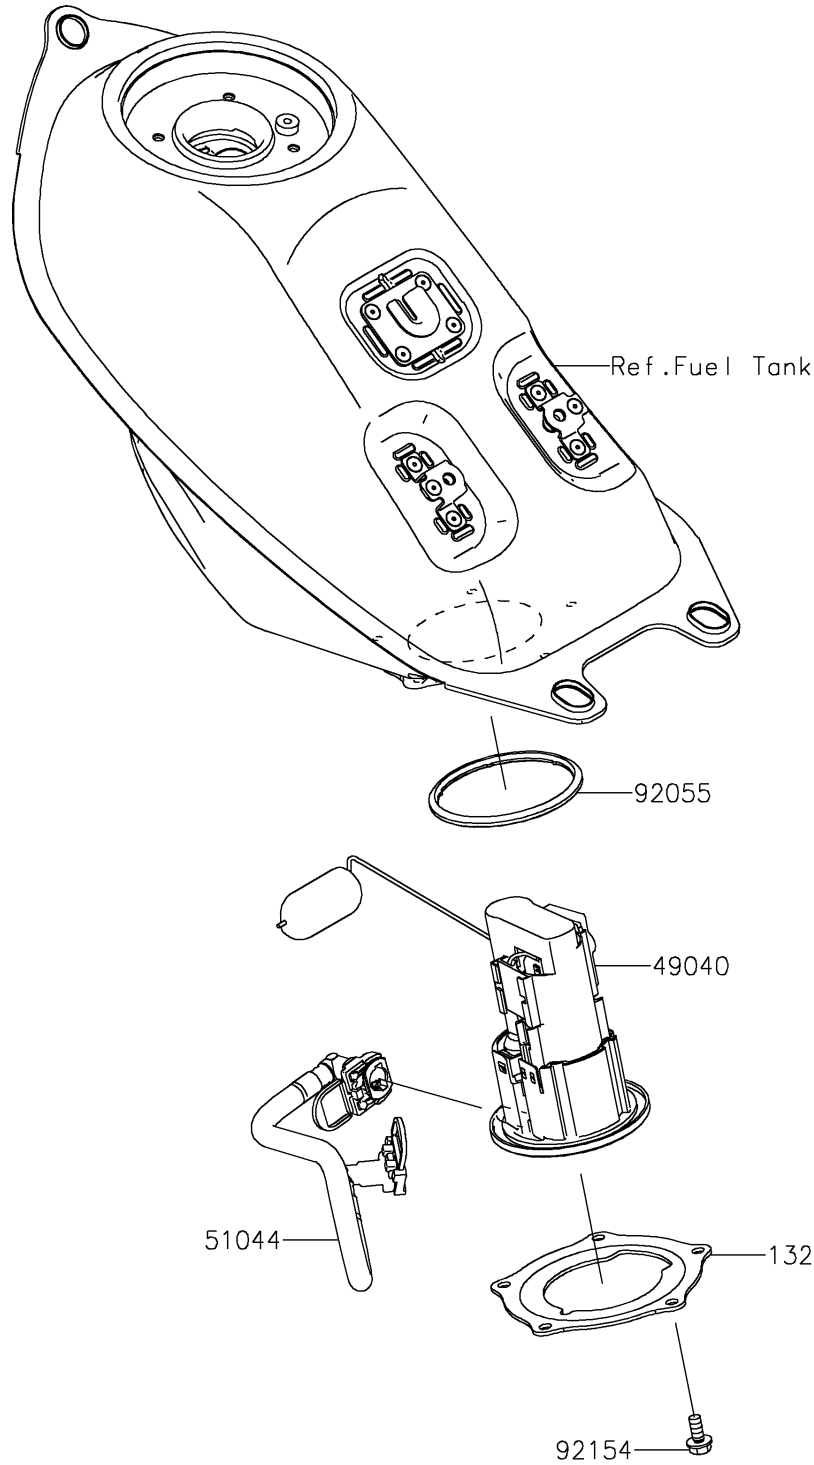

2023 KLX® 230SM PARTS DIAGRAM

Fuel Pump

E1520

2023 KLX® 230SM PARTS LIST

Fuel Pump

ITEM NAME	PART NUMBER	QUANTITY
PLATE,FUEL PUMP (Ref # 13272)	13272-2614	1
PUMP-FUEL (Ref # 49040)	49040-0783	1
TUBE-ASSY,FUEL (Ref # 51044)	51044-0993	1
RING-O,FUEL PUMP (Ref # 92055)	92055-0920	1
BOLT,FLANGED,6X14 (Ref # 92154)	92154-3963	5