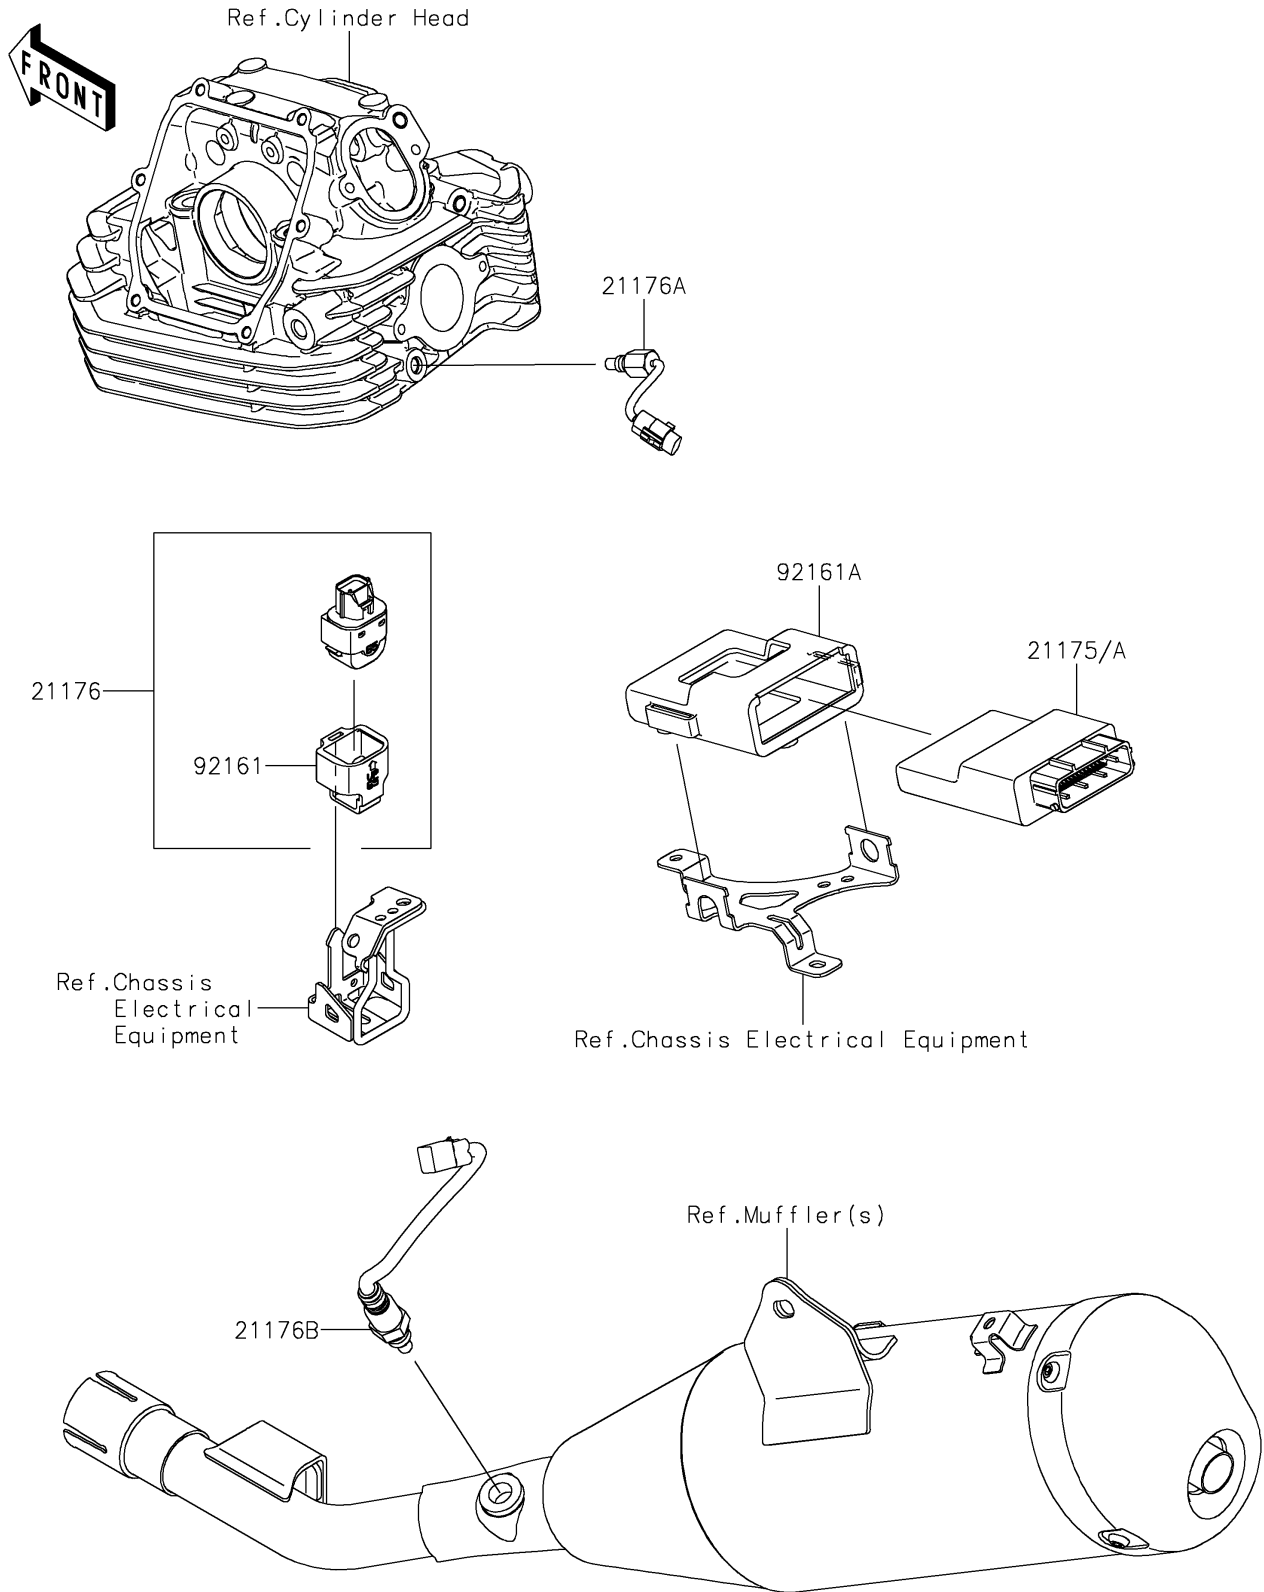

2023 KLX® 230SM PARTS DIAGRAM

Fuel Injection

E1530

2023 KLX® 230SM PARTS LIST

Fuel Injection

ITEM NAME	PART NUMBER	QUANTITY
SENSOR,VEHICLE-DOWN (Ref # 21176)	21176-0704	1
SENSOR,ENGINE TEMP (Ref # 21176A)	21176-0898	1
SENSOR,OXYGEN (Ref # 21176B)	21176-0899	1
DAMPER (Ref # 92161)	92161-0951	1
DAMPER,ECU (Ref # 92161A)	92161-2101	1