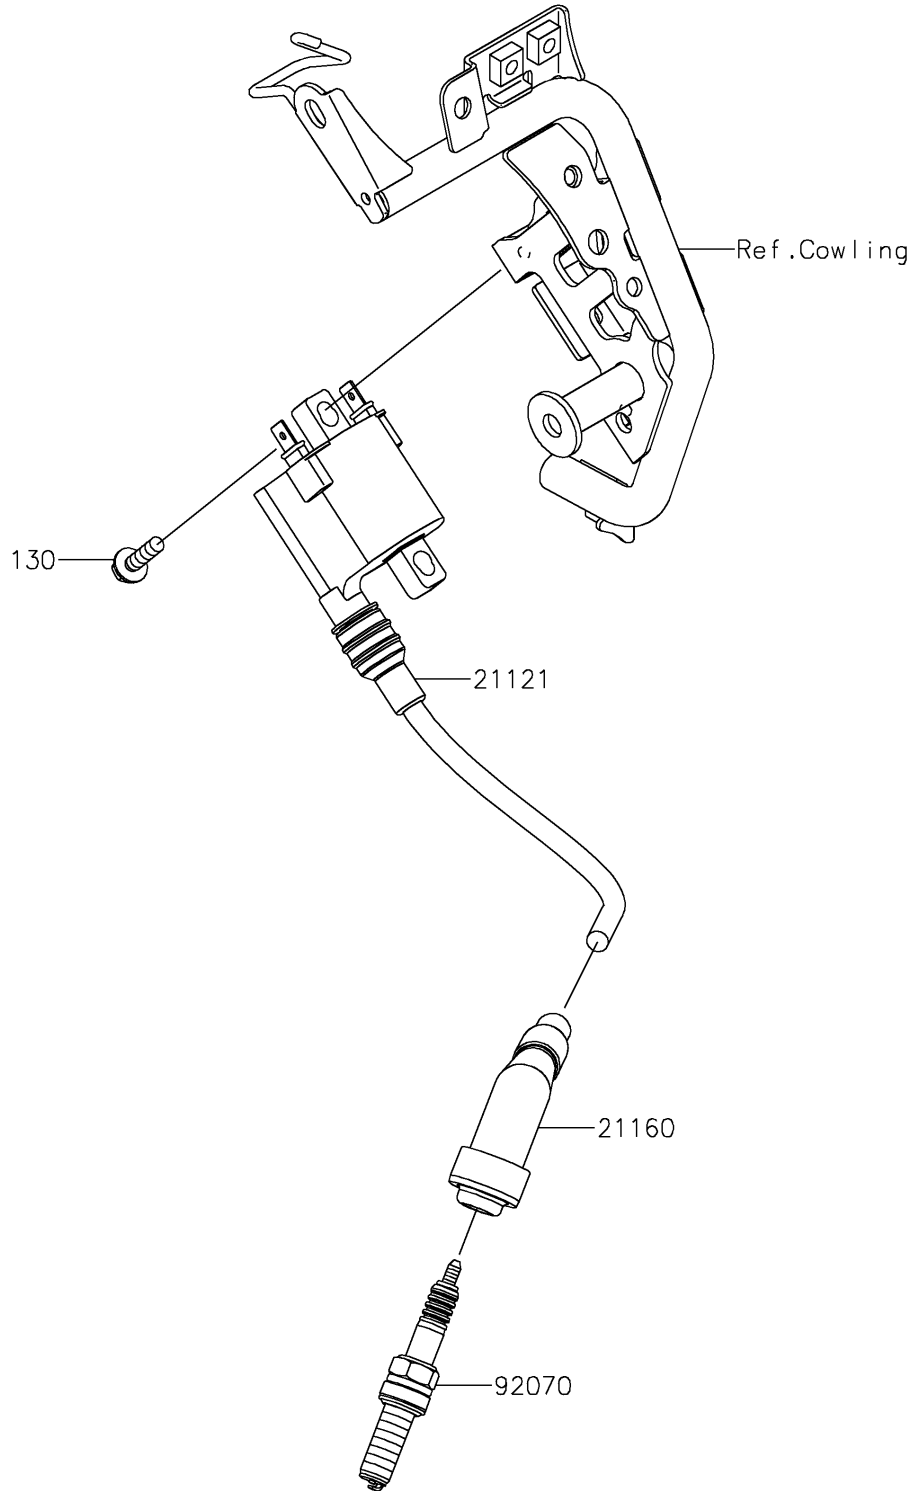

2023 KLX[®] 230SM PARTS DIAGRAM

Ignition System

E1830

2023 KLX® 230SM PARTS LIST

Ignition System

ITEM NAME	PART NUMBER	QUANTITY
COIL-IGNITION (Ref # 21121)	21121-0735	1
CAP-ASSY-PLUG (Ref # 21160)	21160-0026	1
PLUG-SPARK,LMAR9G(NGK) (Ref # 92070)	92070-0716	1
BOLT-FLANGED,5X18 (Ref # 130)	130BB0518	2