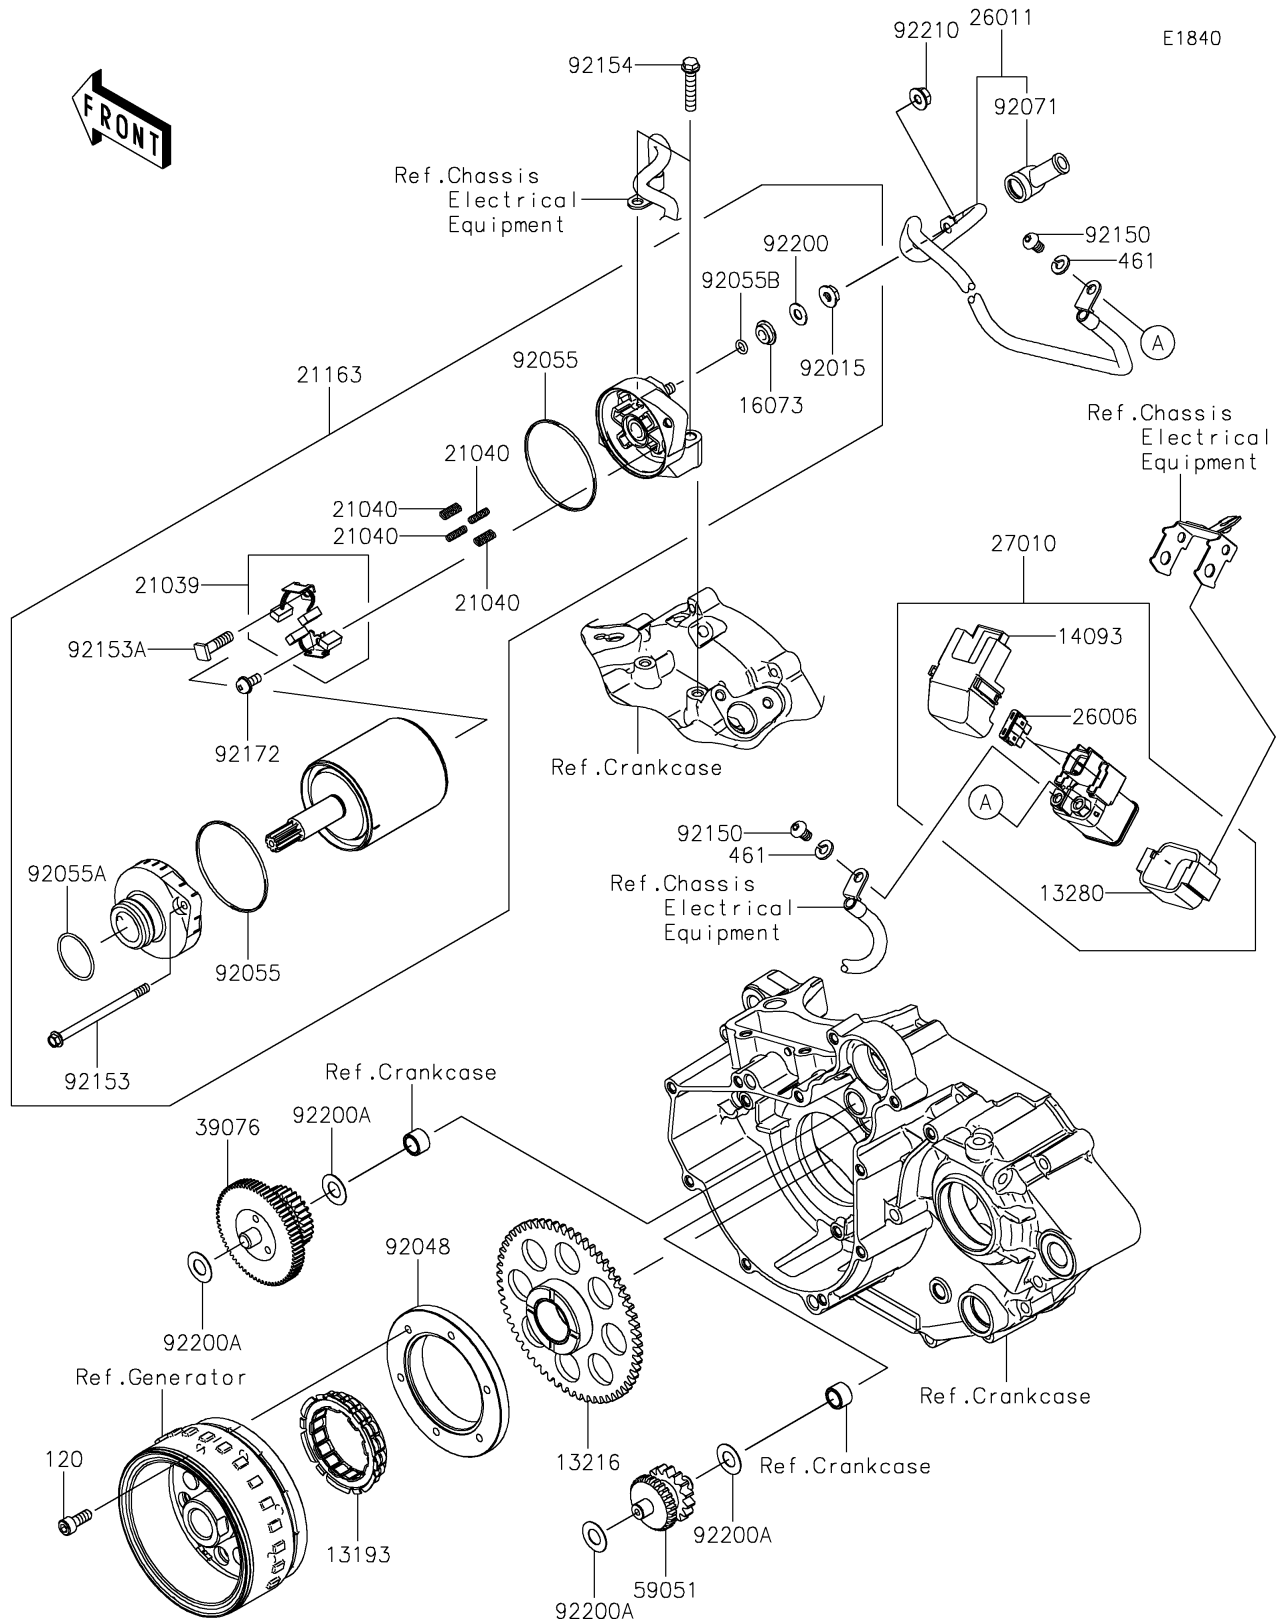

2023 KLX® 230SM PARTS DIAGRAM

Starter Motor

2023 KLX® 230SM PARTS LIST

Starter Motor

ITEM NAME	PART NUMBER	QUANTITY
CLUTCH-ASSY-ONEWAY (Ref # 13193)	13193-0014	1
GEAR-COMP,ONEWAY CLUTCH (Ref # 13216)	13216-0900	1
HOLDER (Ref # 13280)	13280-0710	1
COVER (Ref # 14093)	14093-0199	1
INSULATOR (Ref # 16073)	16073-0053	1
BRUSH,CARBON (Ref # 21039)	21039-0004	1
SPRING-BRUSH (Ref # 21040)	21040-0003	4
STARTER-ELECTRIC (Ref # 21163)	21163-0783	1
FUSE,BLADE,30A,GREEN (Ref # 26006)	26006-1006	2
WIRE-LEAD (Ref # 26011)	26011-0890	1
SWITCH (Ref # 27010)	27010-0754	1
LIMITER,STARTER IDLE GEAR (Ref # 39076)	39076-0020	1
GEAR-SPUR,IDLER (Ref # 59051)	59051-0824	1
NUT,STARTER MOTOR (Ref # 92015)	92015-1476	1
RACE,ONEWAY CLUTCH (Ref # 92048)	92048-0030	1
RING-O (Ref # 92055)	92055-0136	2
RING-O (Ref # 92055A)	92055-1276	1
RING-O,4.5X2.0 (Ref # 92055B)	92055-1370	1
GROMMET (Ref # 92071)	92071-0024	1
BOLT,6X10 (Ref # 92150)	92150-1577	2
BOLT (Ref # 92153)	92153-1850	2
BOLT (Ref # 92153A)	92153-1866	1
BOLT,FLANGED,6X30 (Ref # 92154)	92154-1773	2
SCREW (Ref # 92172)	92172-0334	1
WASHER (Ref # 92200)	92200-0386	1
WASHER,10.2X20X0.5 (Ref # 92200A)	92200-1976	4
NUT,6MM (Ref # 92210)	92210-0188	1
BOLT-SOCKET,6X12 (Ref # 120)	120CB0612	6
WASHER-SPRING,6MM (Ref # 461)	461DB0600	2