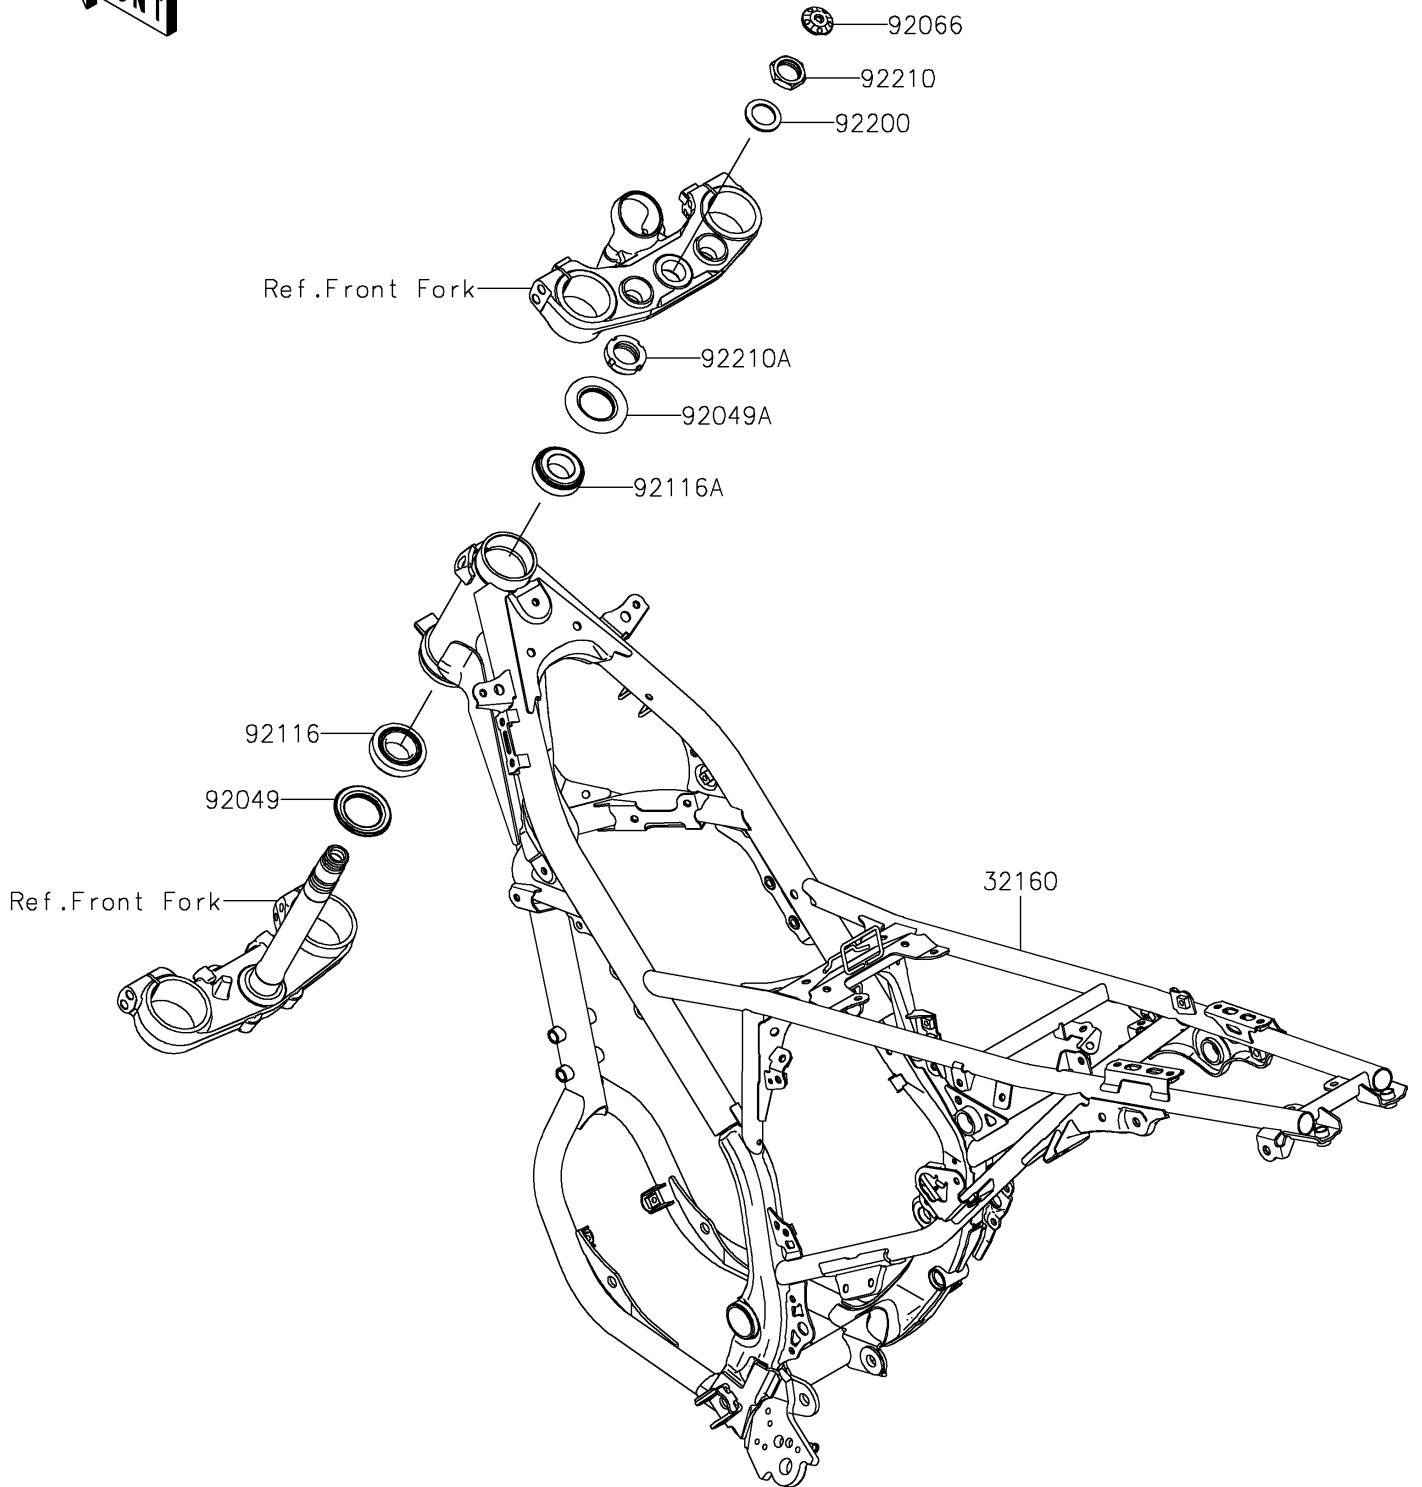

# 2023 KLX® 230SM PARTS DIAGRAM

Frame

F2120

## 2023 KLX® 230SM PARTS LIST

### Frame

ITEM NAME	PART NUMBER	QUANTITY
FRAME-COMP,F.S.BLACK (Ref # 32160)	32160-1963-18R	1
SEAL-OIL,XMHE36X52X4J (Ref # 92049)	92049-1162	1
SEAL-OIL,STEERING STEM (Ref # 92049A)	92049-1214	1
PLUG (Ref # 92066)	92066-0162	1
BEARING-ROLLER,HR320/28XJ (Ref # 92116)	92116-1009	1
BEARING-ROLLER,HICAP 32005JR (Ref # 92116A)	92116-1052	1
WASHER,STEERING STEM (Ref # 92200)	92200-0517	1
NUT,STEERING STEM,22MM (Ref # 92210)	92210-1521	1
NUT,STEERING STEM,25MM (Ref # 92210A)	92210-1754	1