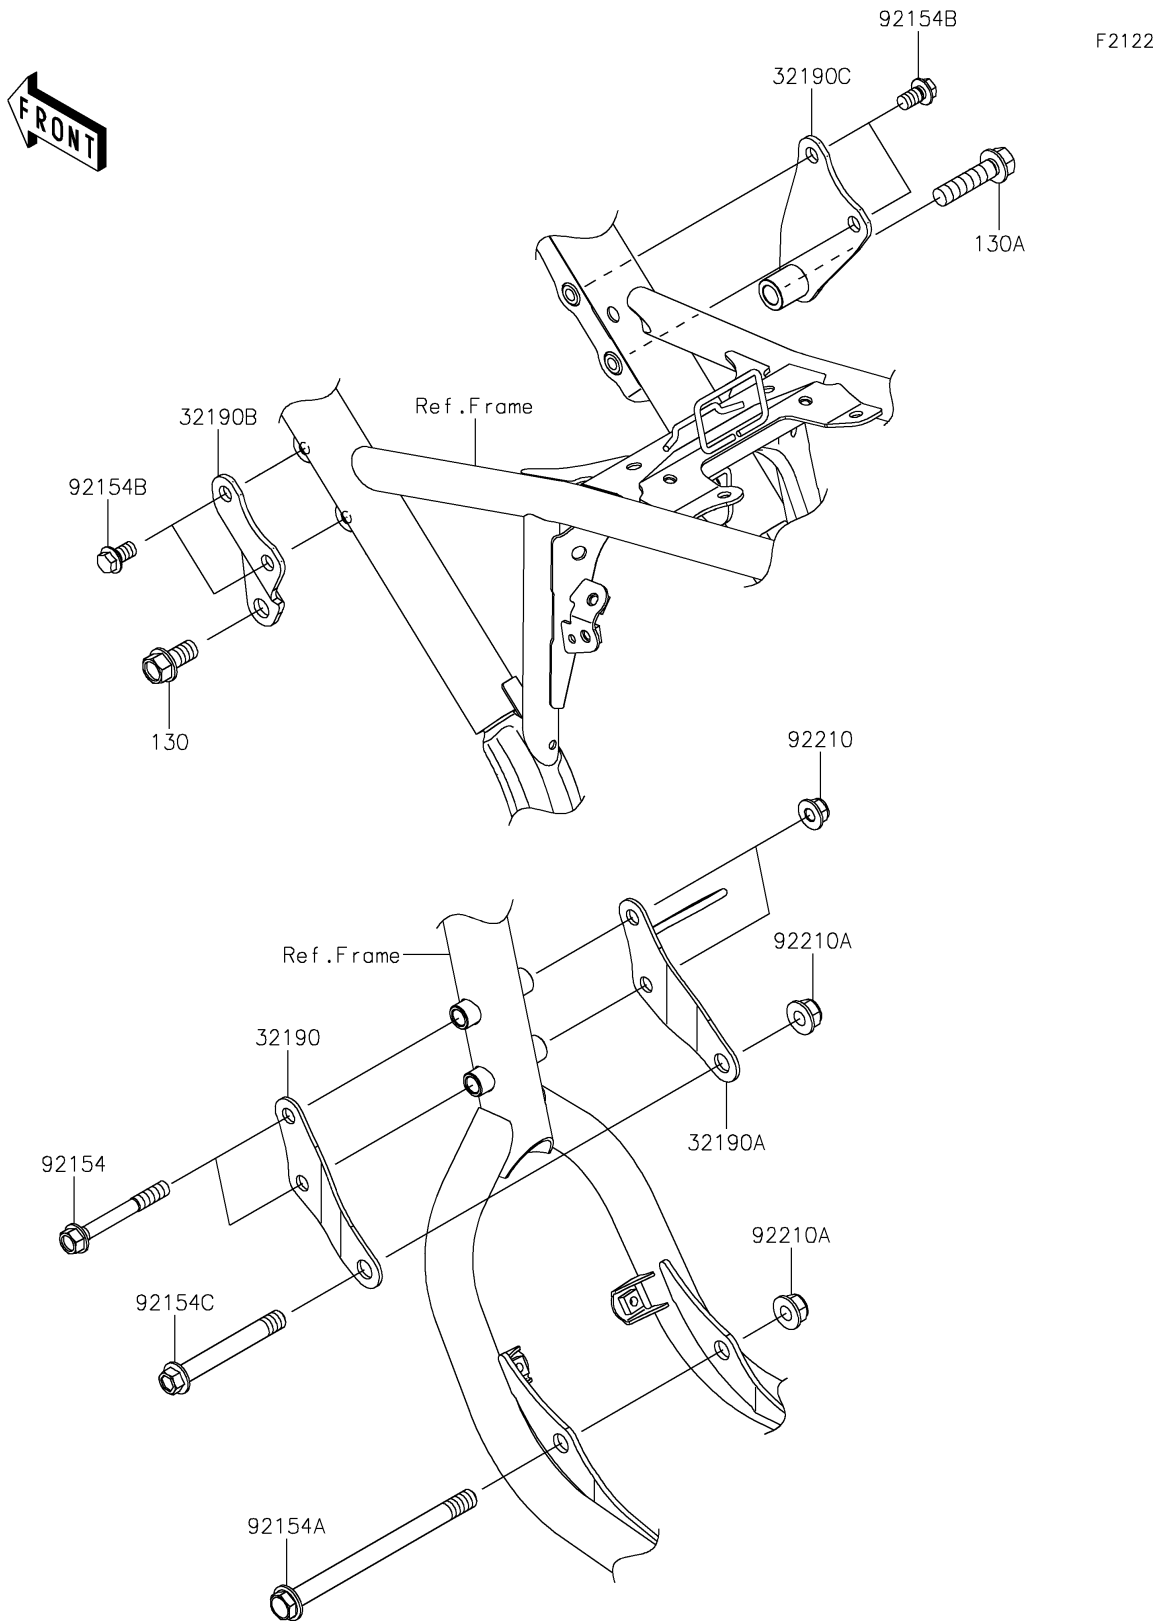

2023 KLX® 230SM PARTS DIAGRAM

Engine Mount

2023 KLX® 230SM PARTS LIST

Engine Mount

ITEM NAME	PART NUMBER	QUANTITY
BRACKET-ENGINE,FR,LH (Ref # 32190)	32190-0872	1
BRACKET-ENGINE,FR,RH (Ref # 32190A)	32190-0873	1
BRACKET-ENGINE,HEAD,LH (Ref # 32190B)	32190-0874	1
BRACKET-ENGINE,HEAD,RH (Ref # 32190C)	32190-0875	1
BOLT,FLANGED,8X65 (Ref # 92154)	92154-3896	2
BOLT,FLANGED,10X137 (Ref # 92154A)	92154-3897	1
BOLT,FLANGED,8X14 (Ref # 92154B)	92154-3913	4
BOLT,FLANGED,10X77 (Ref # 92154C)	92154-4041	1
NUT,8MM (Ref # 92210)	92210-0570	2
NUT,LOCK,FLANGED,10MM (Ref # 92210A)	92210-1080	2
BOLT-FLANGED,10X20 (Ref # 130)	130CA1020	1
BOLT-FLANGED,10X40 (Ref # 130A)	130CA1040	1