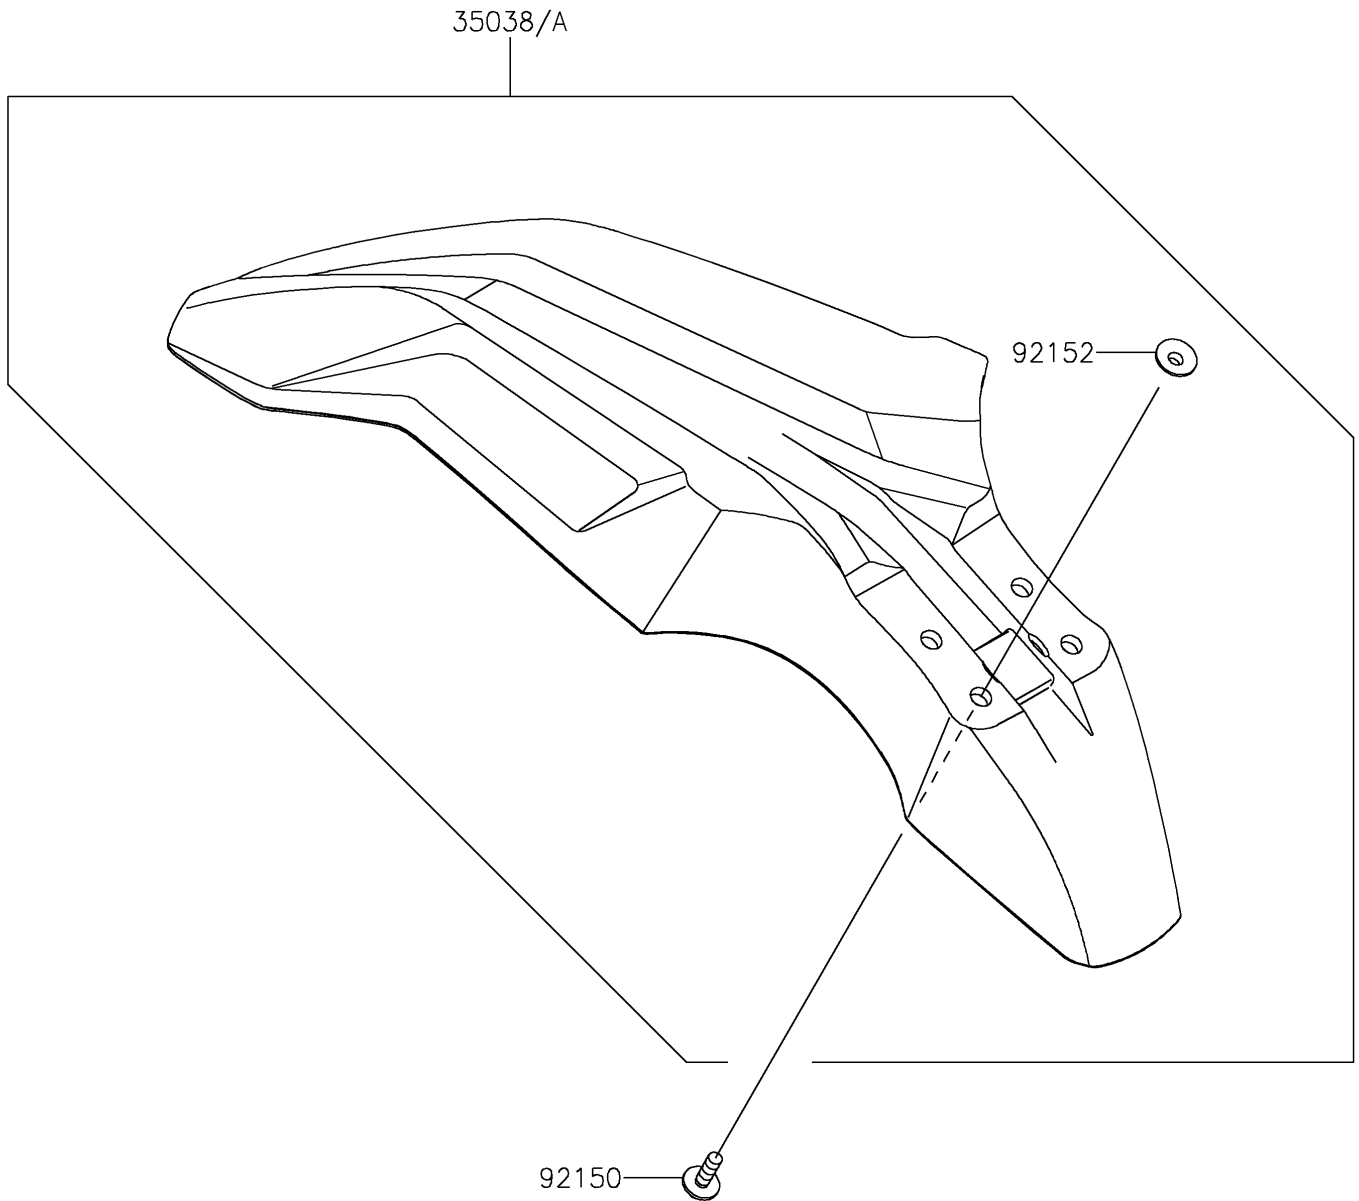

2023 KLX® 230SM PARTS DIAGRAM

Front Fender(s)

F2171

2023 KLX® 230SM PARTS LIST

Front Fender(s)

ITEM NAME	PART NUMBER	QUANTITY
FENDER-FRONT,O.BLUE (Ref # 35038)	35038-0030-274	1
FENDER-FRONT,L.GREEN (Ref # 35038A)	35038-0030-290	1
BOLT,FLANGED,6X20 (Ref # 92150)	92150-1339	4
COLLAR,6.6X9X6 (Ref # 92152)	92152-1999	4