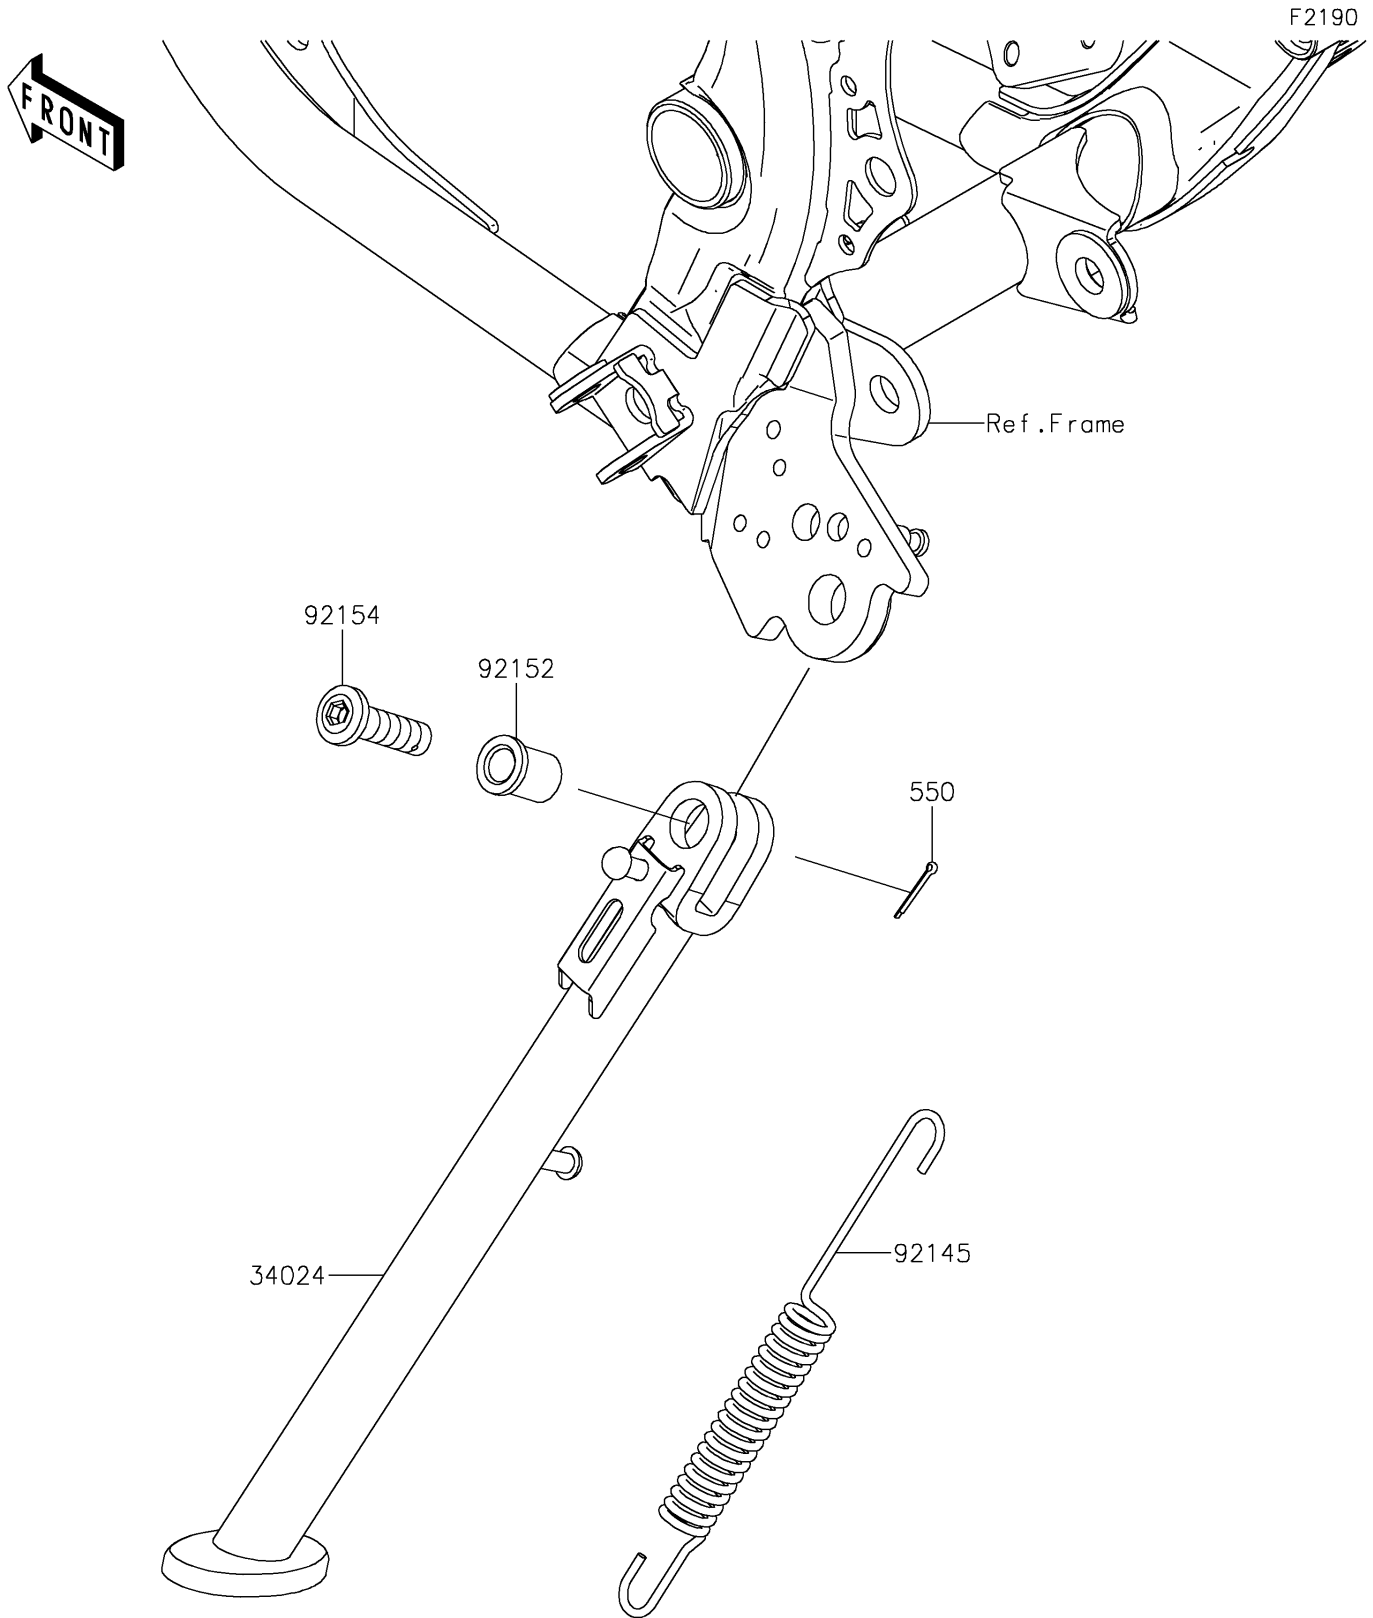

# 2023 KLX® 230SM PARTS DIAGRAM

Stand(s)

## 2023 KLX® 230SM PARTS LIST

Stand(s)

ITEM NAME	PART NUMBER	QUANTITY
STAND-SIDE,F.S.BLACK (Ref # 34024)	34024-0176-18R	1
SPRING,SIDE STAND (Ref # 92145)	92145-1910	1
COLLAR (Ref # 92152)	92152-2561	1
BOLT,SIDE STAND (Ref # 92154)	92154-3895	1
PIN-COTTER,2.0X15 (Ref # 550)	550AA2015	1