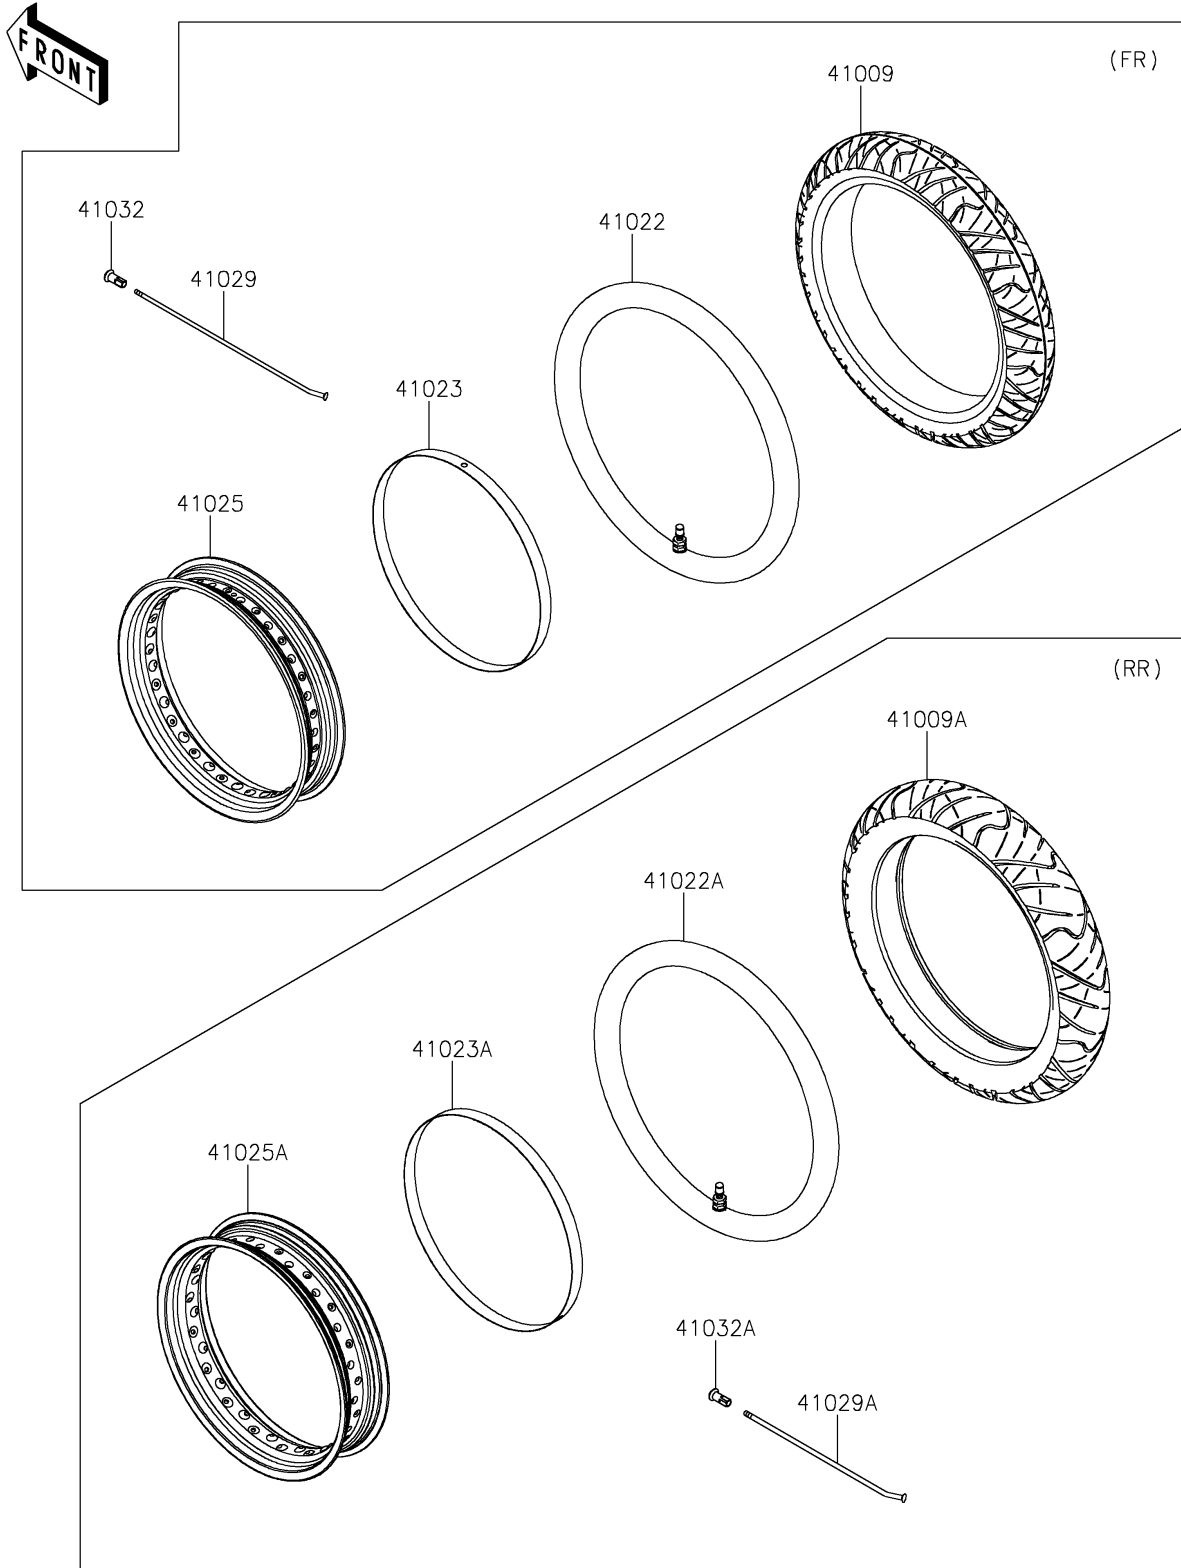

# 2023 KLX® 230SM PARTS DIAGRAM

Wheels/Tires

F2210

## 2023 KLX® 230SM PARTS LIST

### Wheels/Tires

| ITEM NAME                                   | PART NUMBER   | QUANTITY |
|---|---------------|----------|
| TIRE,FR,110/70-17 54P,RX-01F (Ref # 41009)  | 41009-0888    | 1        |
| TIRE,RR,120/70-17 58P,RX-01R (Ref # 41009A) | 41009-0889    | 1        |
| TUBE-TIRE,110/70-17 (Ref # 41022)           | 41022-0135    | 1        |
| TUBE-TIRE,120/70-17 (Ref # 41022A)          | 41022-0136    | 1        |
| BAND-RIM,25-17 (Ref # 41023)                | 41023-0034    | 1        |
| BAND-RIM (Ref # 41023A)                     | 41023-0046    | 1        |
| RIM,FR,17M/CXMT3.00,BLACK (Ref # 41025)     | 41025-0437-WC | 1        |
| RIM,RR,17M/CXMT3.50,BLACK (Ref # 41025A)    | 41025-0438-WC | 1        |
| SPOKE-INNER,170MMX160D (Ref # 41029)        | 41029-0122    | 36       |
| SPOKE-INNER,169MMX160D (Ref # 41029A)       | 41029-0123    | 36       |
| NIPPLE-SPOKE (Ref # 41032)                  | 41032-0010    | 36       |
| NIPPLE-SPOKE (Ref # 41032A)                 | 41032-0013    | 36       |