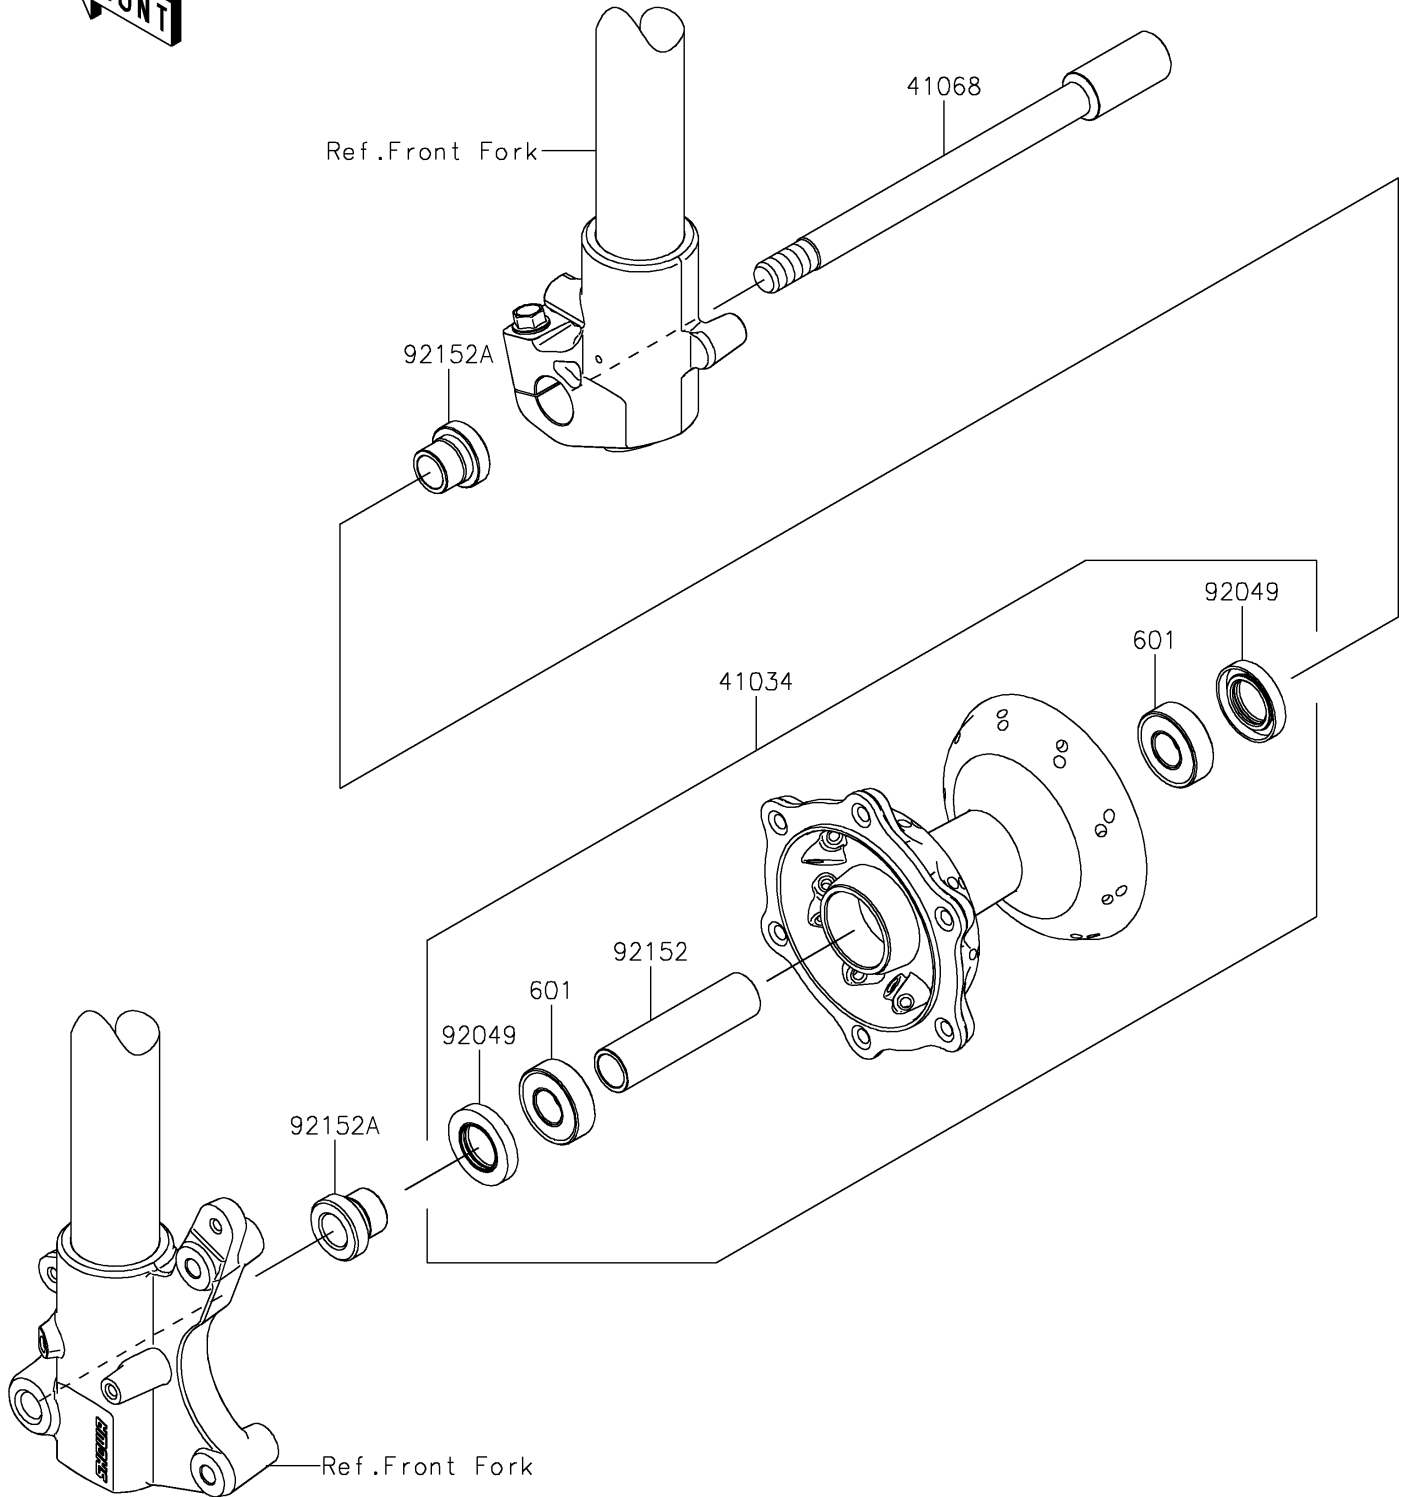

2023 KLX® 230SM PARTS DIAGRAM

Front Hub

F2230

2023 KLX® 230SM PARTS LIST

Front Hub

ITEM NAME	PART NUMBER	QUANTITY
DRUM-ASSY,FR (Ref # 41034)	41034-0600	1
AXLE,FR,15X188 (Ref # 41068)	41068-0650	1
SEAL-OIL (Ref # 92049)	92049-0114	2
COLLAR,15.2X20X9 (Ref # 92152)	92152-2543	1
COLLAR (Ref # 92152A)	92152-2545	2
BEARING-BALL (Ref # 601)	601B6202UU	2