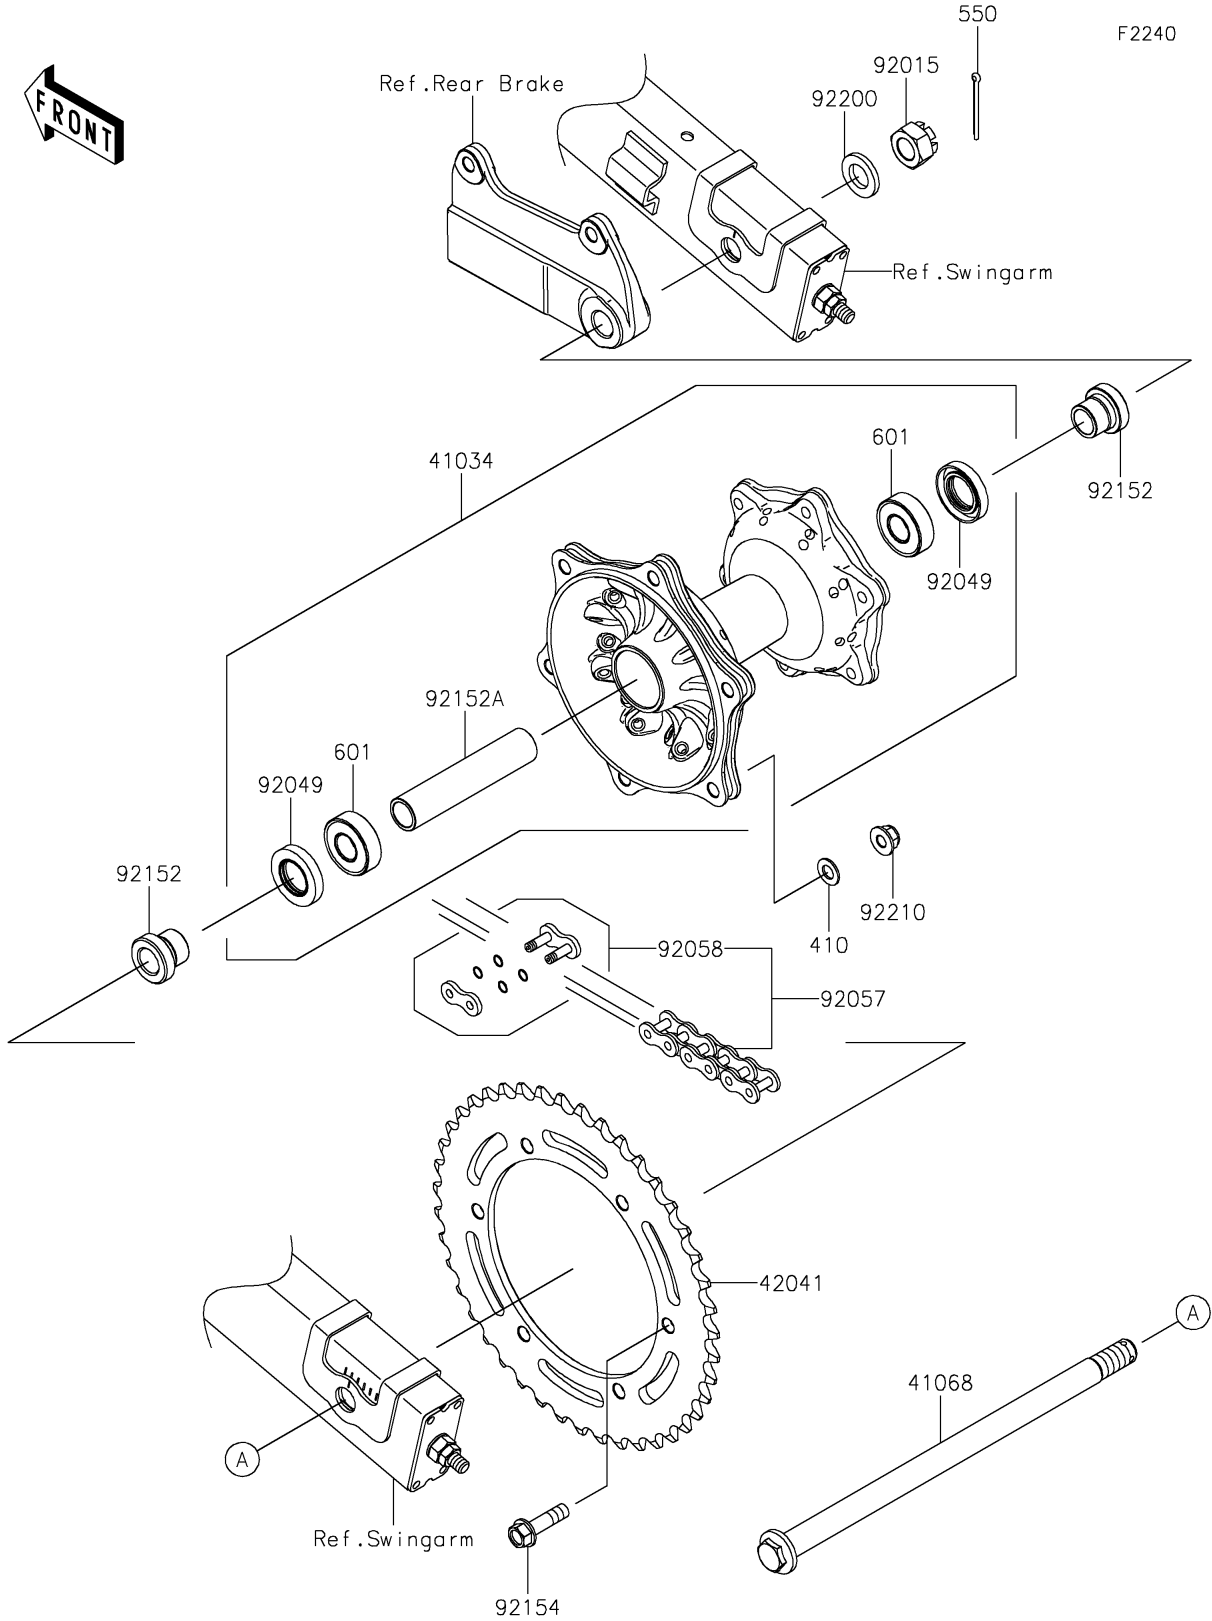

2023 KLX® 230SM PARTS DIAGRAM

Rear Hub

2023 KLX® 230SM PARTS LIST

Rear Hub

ITEM NAME	PART NUMBER	QUANTITY
DRUM-ASSY,RR (Ref # 41034)	41034-0612	1
AXLE,RR,15X275 (Ref # 41068)	41068-0648	1
SPROCKET-HUB,43T (Ref # 42041)	42041-0190	1
NUT,CASTLE,14MM (Ref # 92015)	92015-1765	1
SEAL-OIL (Ref # 92049)	92049-0114	2
CHAIN,DRIVE,520VF2X106L (Ref # 92057)	92057-0800	1
JOINT-CHAIN (Ref # 92058)	92058-0069	1
COLLAR (Ref # 92152)	92152-2545	2
COLLAR,15.2X20X96.2 (Ref # 92152A)	92152-2546	1
BOLT,FLANGED,8X30 (Ref # 92154)	92154-3918	6
WASHER,14.2X26X3.2 (Ref # 92200)	92200-1428	1
NUT,8MM (Ref # 92210)	92210-0570	6
WASHER-PLAIN-SMALL,8MM (Ref # 410)	410AA0800	6
PIN-COTTER,3.0X35 (Ref # 550)	550AA3035	1
BEARING-BALL (Ref # 601)	601B6202UU	2