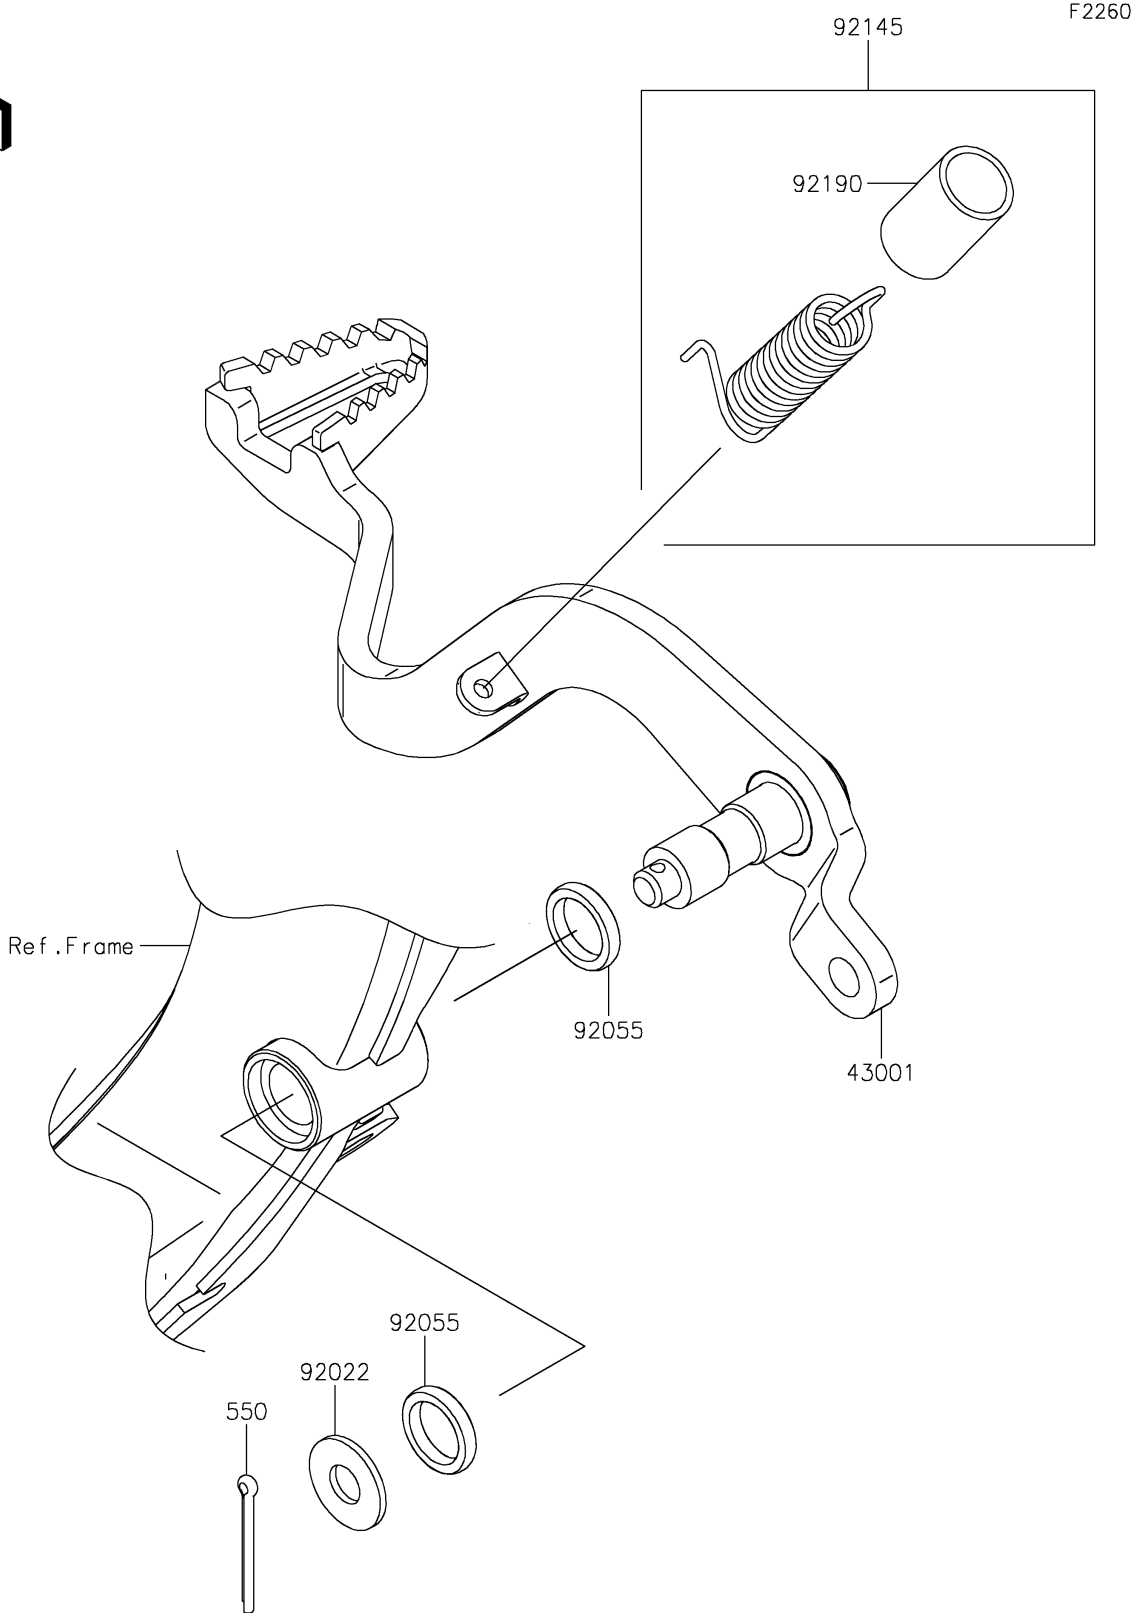

2023 KLX® 230SM PARTS DIAGRAM

Brake Pedal

2023 KLX® 230SM PARTS LIST

Brake Pedal

ITEM NAME	PART NUMBER	QUANTITY
LEVER-BRAKE (Ref # 43001)	43001-0776	1
WASHER,8.5X20X1.6 (Ref # 92022)	92022-1561	1
RING-O,13.1X2.7 (Ref # 92055)	92055-0768	2
SPRING,BRAKE PEDAL RETURN (Ref # 92145)	92145-1867	1
TUBE,13X16X25 (Ref # 92190)	92190-1488	1
PIN-COTTER,2.5X25 (Ref # 550)	550AA2525	1