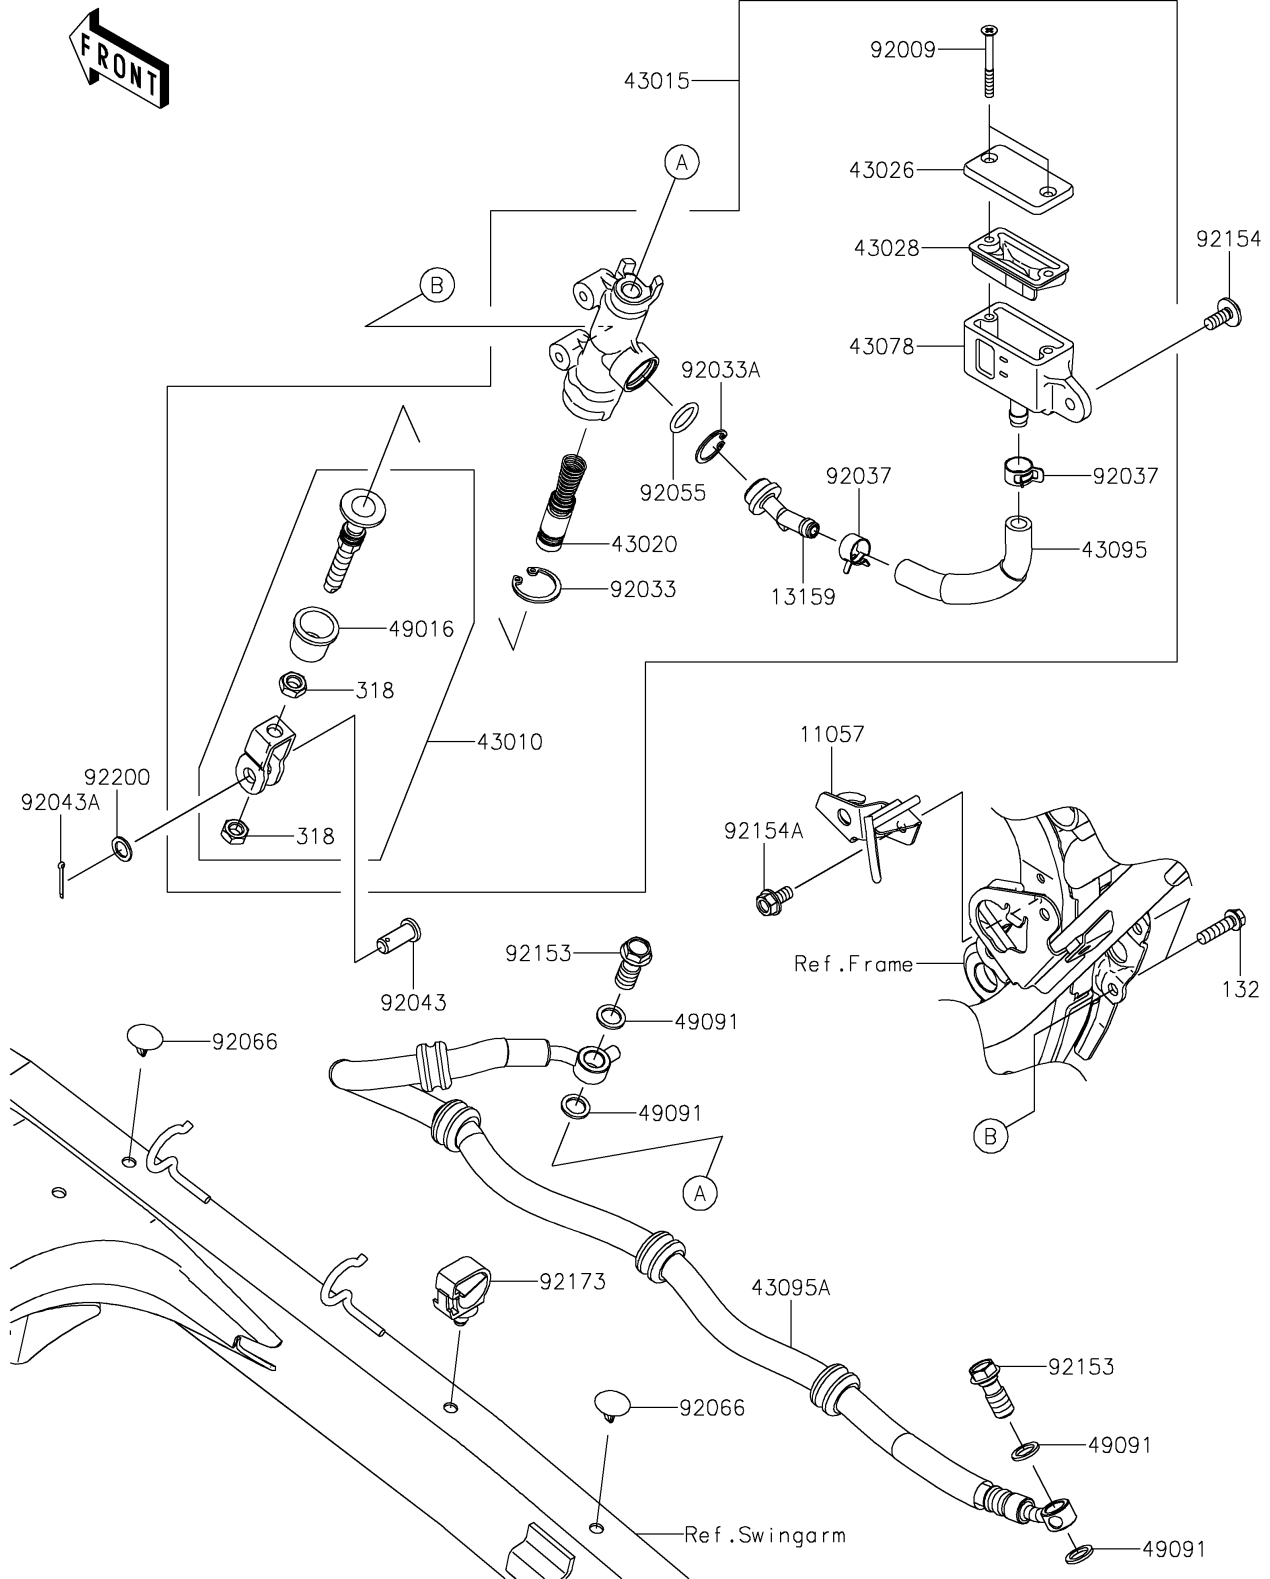

2023 KLX® 230SM PARTS DIAGRAM

Rear Master Cylinder

F2293

2023 KLX® 230SM PARTS LIST

Rear Master Cylinder

ITEM NAME	PART NUMBER	QUANTITY
BRACKET (Ref # 11057)	11057-2396	1
CONNECTOR (Ref # 13159)	13159-0009	1
ROD-ASSY-BRAKE (Ref # 43010)	43010-0028	1
CYLINDER-ASSY-MASTER,RR (Ref # 43015)	43015-0737	1
PISTON-COMP-BRAKE (Ref # 43020)	43020-0027	1
CAP-BRAKE (Ref # 43026)	43026-1075	1
DIAPHRAGM (Ref # 43028)	43028-1067	1
RESERVOIR (Ref # 43078)	43078-1189	1
HOSE-BRAKE (Ref # 43095)	43095-1663	1
HOSE-BRAKE,RR CALIPER-RR M/C (Ref # 43095A)	43095-1665	1
COVER-SEAL,BRAKE PISTON (Ref # 49016)	49016-1103	1
WASHER-SEAL,10.1X14.5X1.5 (Ref # 49091)	49091-0001	4
SCREW,4X40 (Ref # 92009)	92009-1596	2
RING-SNAP,20.9X24.6X1.2 (Ref # 92033)	92033-0079	1
RING-SNAP,20.5MM (Ref # 92033A)	92033-1186	1
CLAMP (Ref # 92037)	92037-1710	2
PIN (Ref # 92043)	92043-0004	1
PIN,COTTER,2.0X15 (Ref # 92043A)	92043-0766	1
RING-O,14.8X2.4 (Ref # 92055)	92055-0741	1
PLUG (Ref # 92066)	92066-0934	2
BOLT,OIL,L=23 (Ref # 92153)	92153-0029	2
BOLT,SOCKET,6X14 (Ref # 92154)	92154-1202	1
BOLT,FLANGED,6X12 (Ref # 92154A)	92154-2776	1
CLAMP (Ref # 92173)	92173-0861	1
WASHER,8.5X13X1 (Ref # 92200)	92200-1980	1
BOLT-FLANGED-SMALL,6X22 (Ref # 132)	132BA0622	2
NUT-HEX-SMALL,8MM (Ref # 318)	318BA0800	2