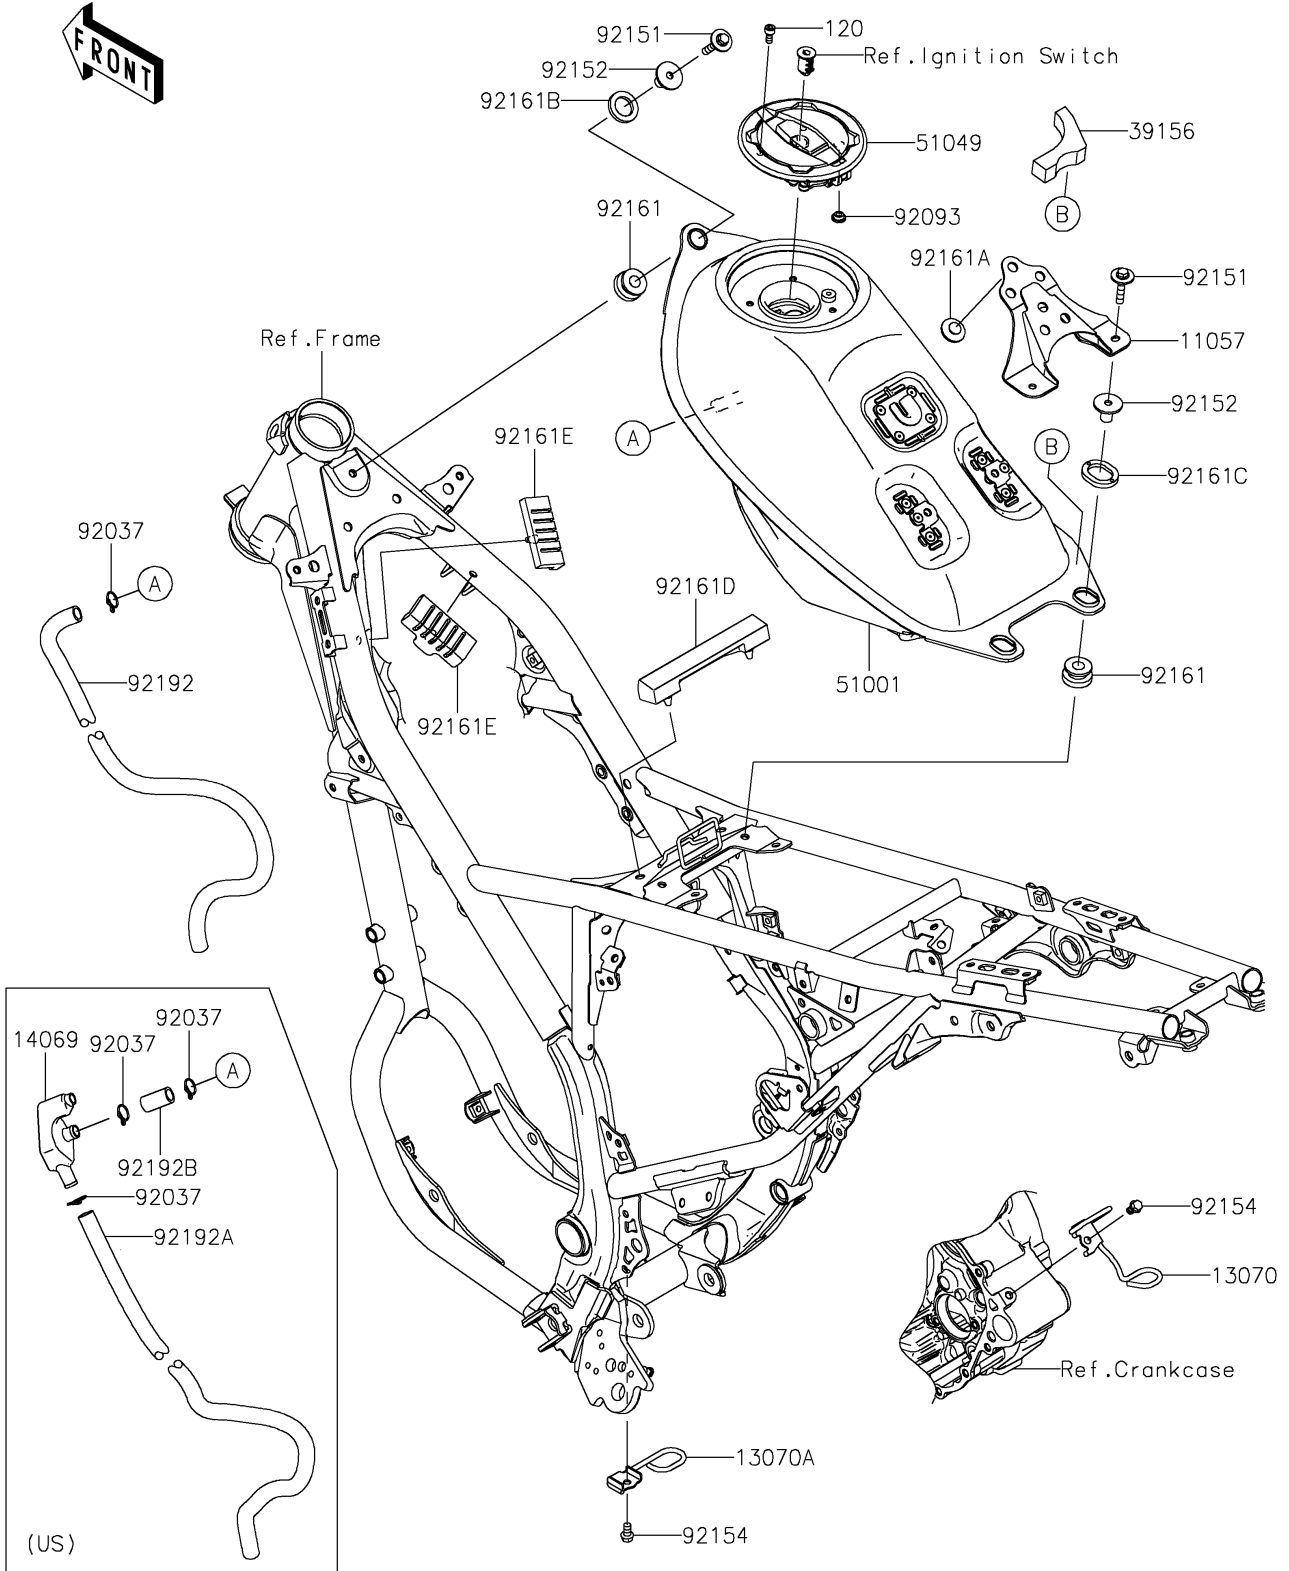

2023 KLX® 230SM PARTS DIAGRAM

Fuel Tank

F2410

2023 KLX® 230SM PARTS LIST

Fuel Tank

ITEM NAME	PART NUMBER	QUANTITY
BRACKET (Ref # 11057)	11057-3910	1
GUIDE (Ref # 13070)	13070-0909	1
GUIDE (Ref # 13070A)	13070-0912	1
PAD (Ref # 39156)	39156-2463	1
TANK-COMP-FUEL,F.S.BLACK (Ref # 51001)	51001-0902-25Q	1
CAP-TANK (Ref # 51049)	51049-0765	1
SEAL,FUEL TANK CAP (Ref # 92093)	92093-1030	1
BOLT,FLANGED,6X30 (Ref # 92151)	92151-1105	3
COLLAR,6.8X10X16 (Ref # 92152)	92152-2666	3
BOLT,FLANGED,6X10 (Ref # 92154)	92154-0459	2
DAMPER,FUEL TANK (Ref # 92161)	92161-1392	3
DAMPER,8X22X10 (Ref # 92161A)	92161-1685	3
DAMPER (Ref # 92161B)	92161-2216	1
DAMPER (Ref # 92161C)	92161-2217	2
DAMPER (Ref # 92161D)	92161-2231	1
DAMPER (Ref # 92161E)	92161-2286	2
BOLT-SOCKET,5X12 (Ref # 120)	120CA0512	4