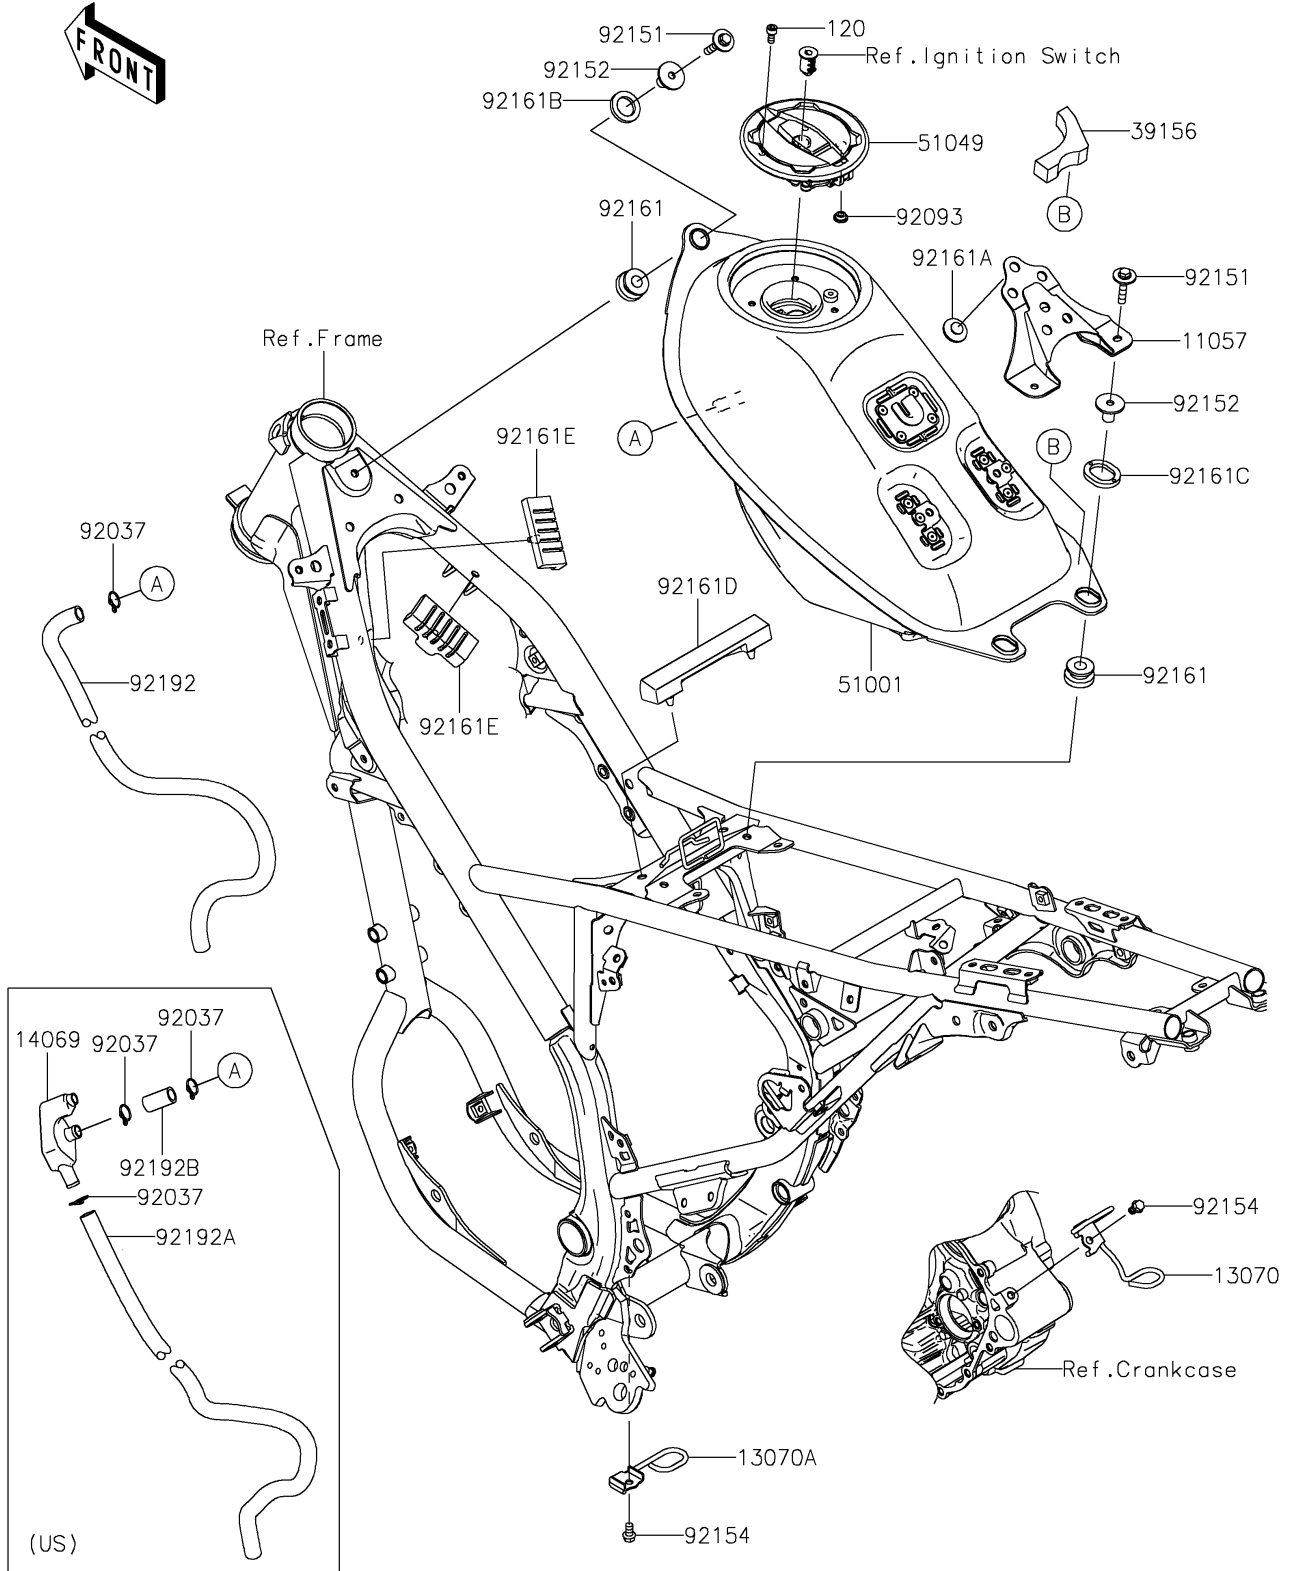

# 2023 KLX® 230SM PARTS DIAGRAM

Fuel Tank

F2410

## 2023 KLX® 230SM PARTS LIST

### Fuel Tank

ITEM NAME	PART NUMBER	QUANTITY
BRACKET (Ref # 11057)	11057-3910	1
GUIDE (Ref # 13070)	13070-0909	1
GUIDE (Ref # 13070A)	13070-0912	1
PAD (Ref # 39156)	39156-2463	1
TANK-COMP-FUEL,F.S.BLACK (Ref # 51001)	51001-0902-25Q	1
CAP-TANK (Ref # 51049)	51049-0765	1
SEAL,FUEL TANK CAP (Ref # 92093)	92093-1030	1
BOLT,FLANGED,6X30 (Ref # 92151)	92151-1105	3
COLLAR,6.8X10X16 (Ref # 92152)	92152-2666	3
BOLT,FLANGED,6X10 (Ref # 92154)	92154-0459	2
DAMPER,FUEL TANK (Ref # 92161)	92161-1392	3
DAMPER,8X22X10 (Ref # 92161A)	92161-1685	3
DAMPER (Ref # 92161B)	92161-2216	1
DAMPER (Ref # 92161C)	92161-2217	2
DAMPER (Ref # 92161D)	92161-2231	1
DAMPER (Ref # 92161E)	92161-2286	2
BOLT-SOCKET,5X12 (Ref # 120)	120CA0512	4