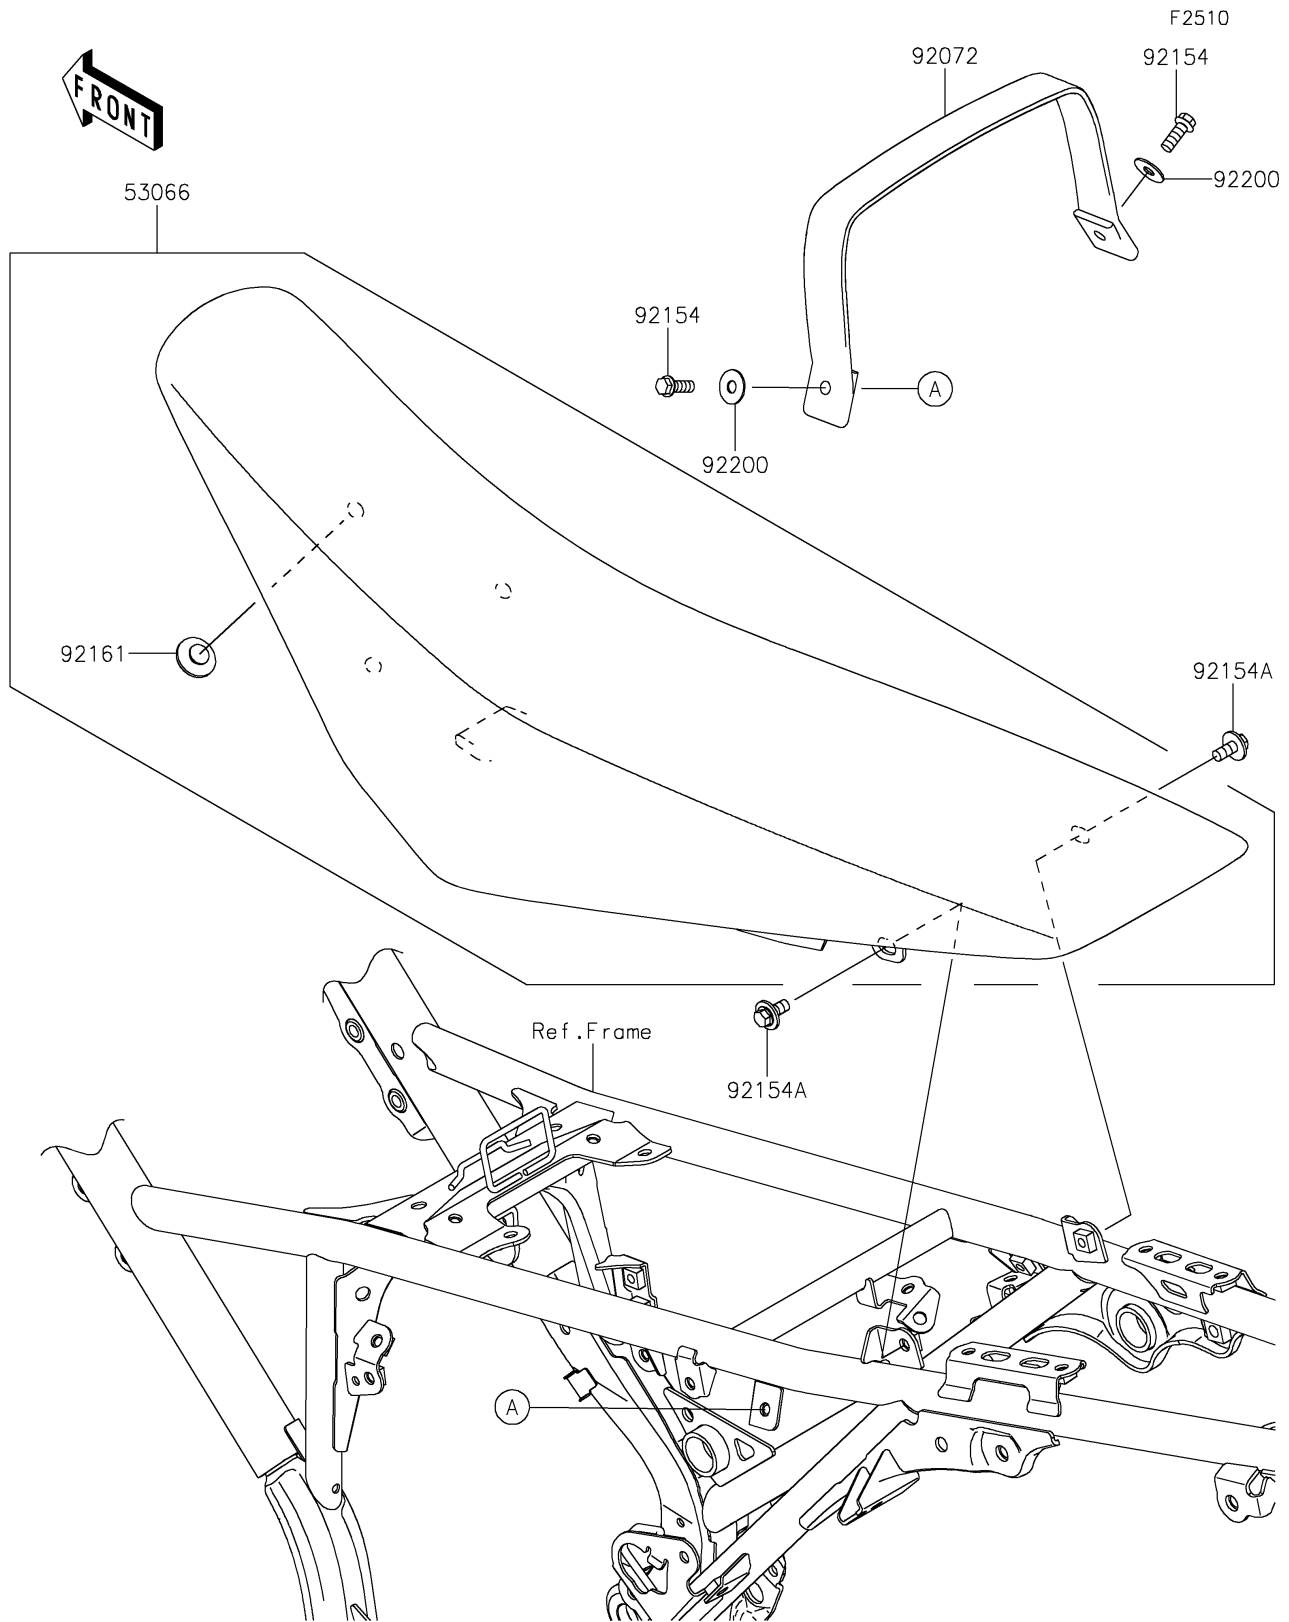

2023 KLX® 230SM PARTS DIAGRAM

Seat

2023 KLX® 230SM PARTS LIST

Seat

| ITEM NAME | PART NUMBER | QUANTITY |
|----------------------------------|---------------|----------|
| SEAT-ASSY,BLACK (Ref # 53066) | 53066-0692-MA | 1 |
| BAND,BLACK (Ref # 92072) | 92072-0837-MA | 1 |
| BOLT,FLANGED,6X16 (Ref # 92154) | 92154-0460 | 2 |
| BOLT,FLANGED,6X14 (Ref # 92154A) | 92154-1231 | 2 |
| DAMPER,8X22X10 (Ref # 92161) | 92161-1685 | 3 |
| WASHER,6.5X18X1 (Ref # 92200) | 92200-0544 | 2 |