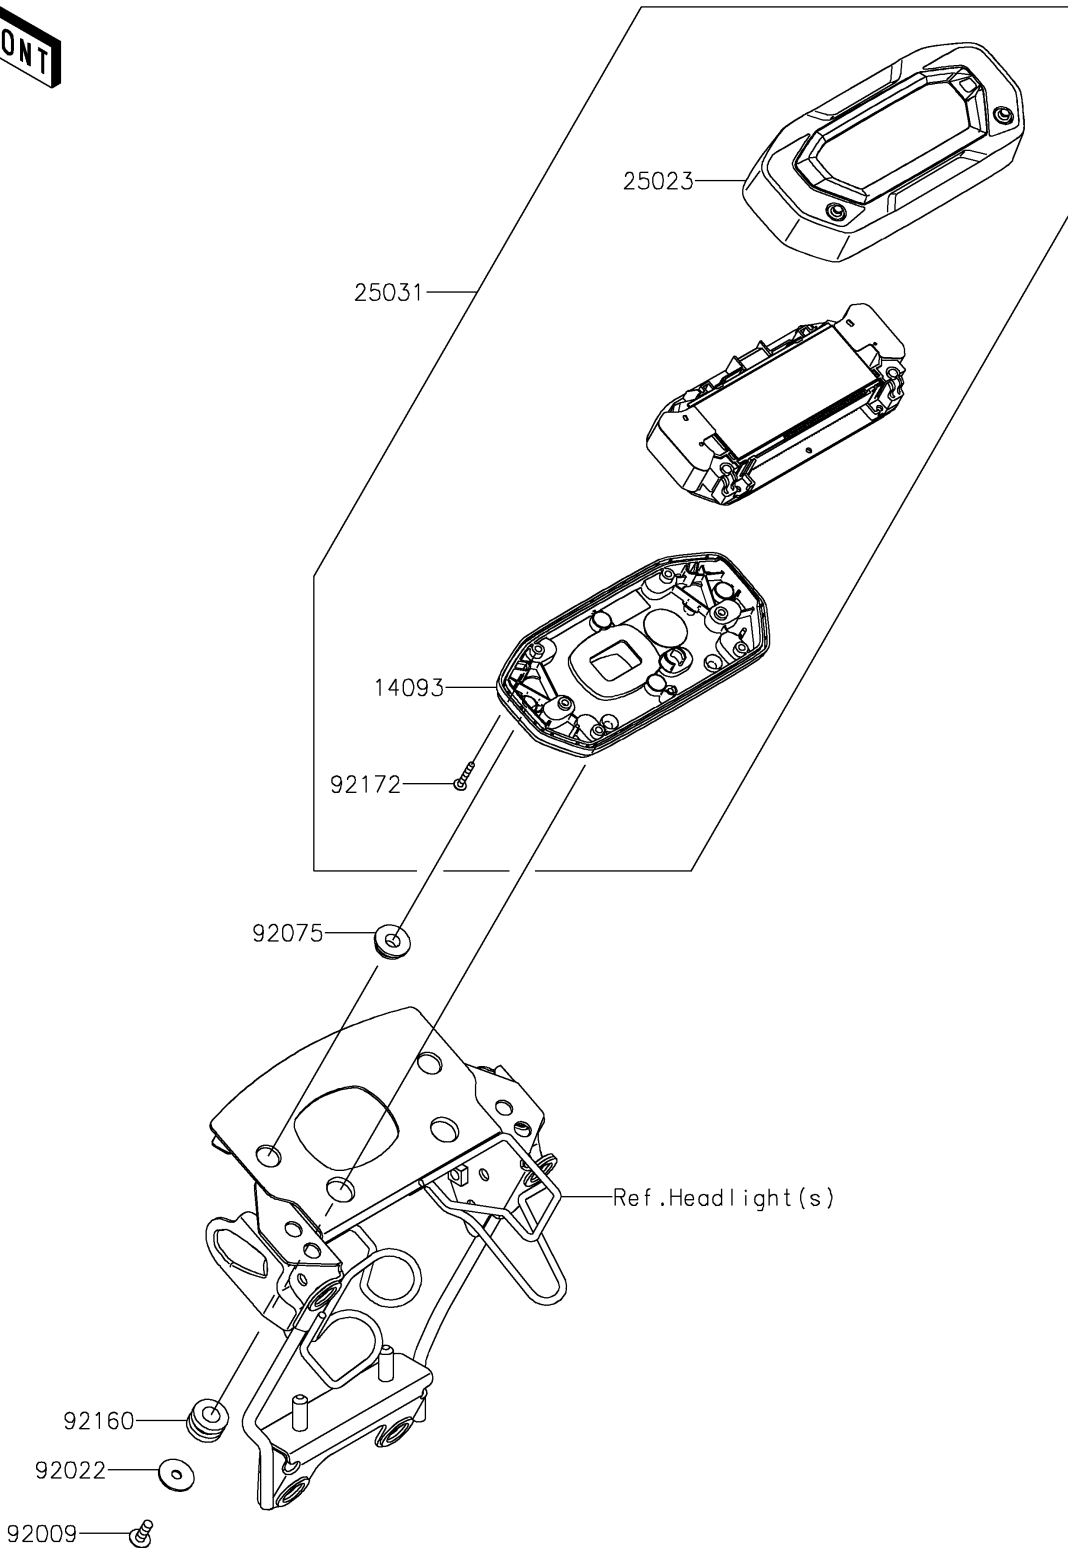

2023 KLX® 230SM PARTS DIAGRAM

Meter(s)

F2530

2023 KLX® 230SM PARTS LIST

Meter(s)

ITEM NAME	PART NUMBER	QUANTITY
COVER,METER (Ref # 14093)	14093-0941	1
COVER-METER CASE (Ref # 25023)	25023-0139	1
METER-ASSY,LCD (Ref # 25031)	25031-1311	1
SCREW,TAPPING,5X14 (Ref # 92009)	92009-1197	2
WASHER,5.5X20X1.2 (Ref # 92022)	92022-1405	2
DAMPER,RADIATOR GUARD (Ref # 92075)	92075-1469	2
DAMPER,10X20X12 (Ref # 92160)	92160-1167	2
SCREW,TAPPING,3X20 (Ref # 92172)	92172-1224	6