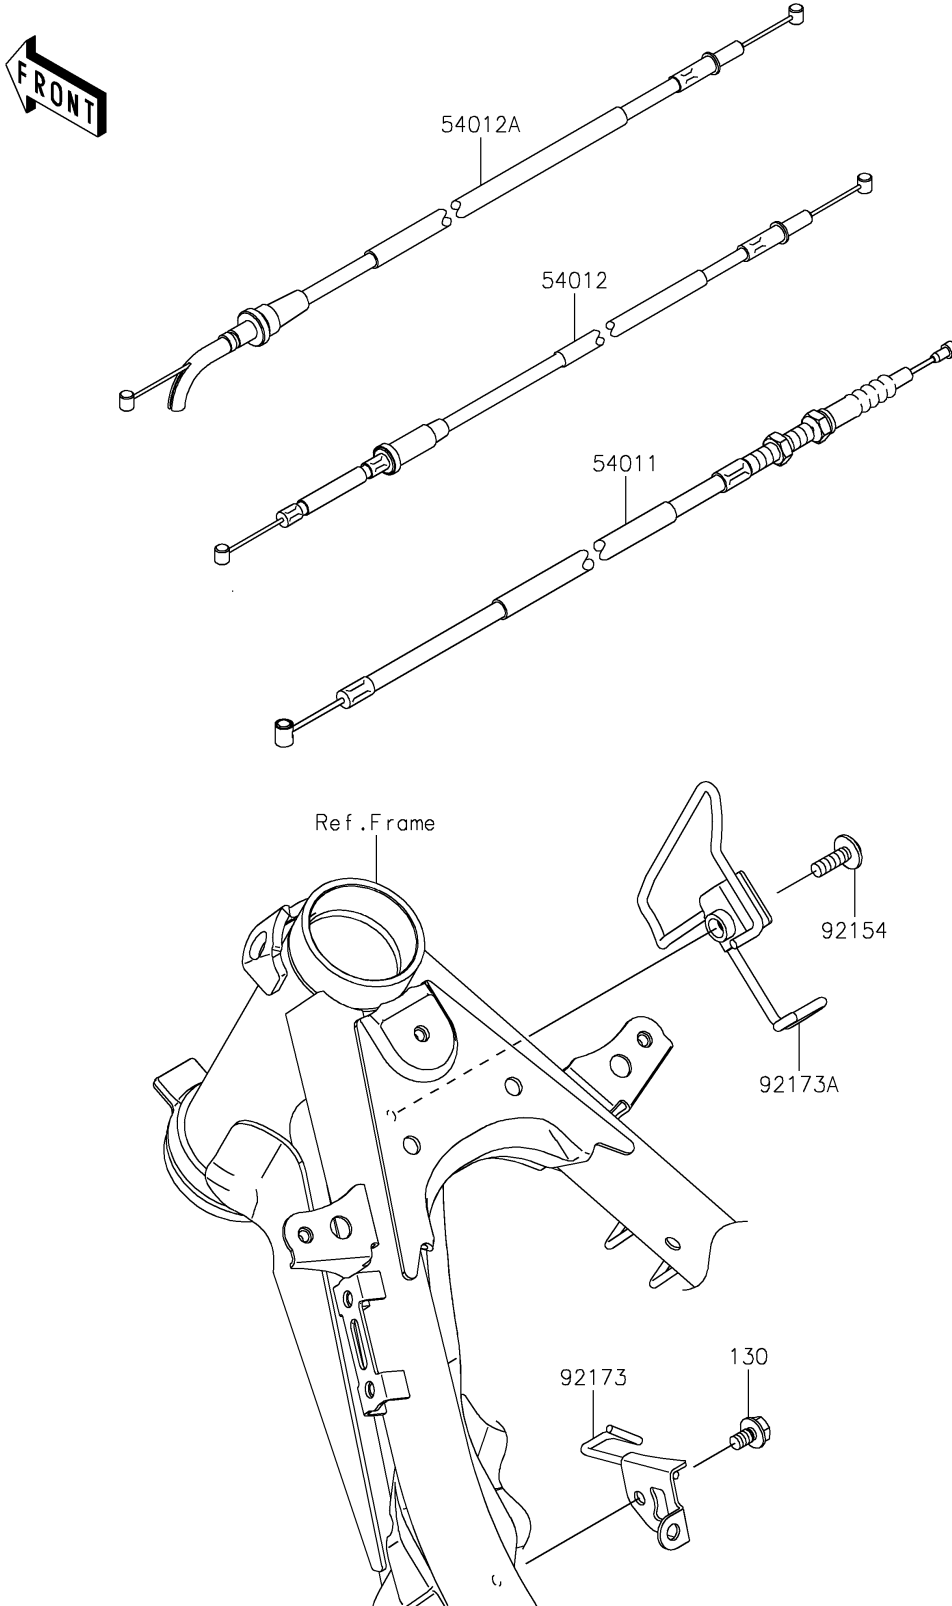

2023 KLX® 230SM PARTS DIAGRAM

Cables

F2540

2023 KLX® 230SM PARTS LIST

Cables

ITEM NAME	PART NUMBER	QUANTITY
CABLE-CLUTCH (Ref # 54011)	54011-0639	1
CABLE-THROTTLE,RETURN (Ref # 54012)	54012-0689	1
CABLE-THROTTLE,PULL (Ref # 54012A)	54012-0710	1
BOLT,SOCKET,6X18 (Ref # 92154)	92154-1291	1
CLAMP (Ref # 92173)	92173-2243	1
CLAMP (Ref # 92173A)	92173-2520	1
BOLT-FLANGED,6X10 (Ref # 130)	130BA0610	1