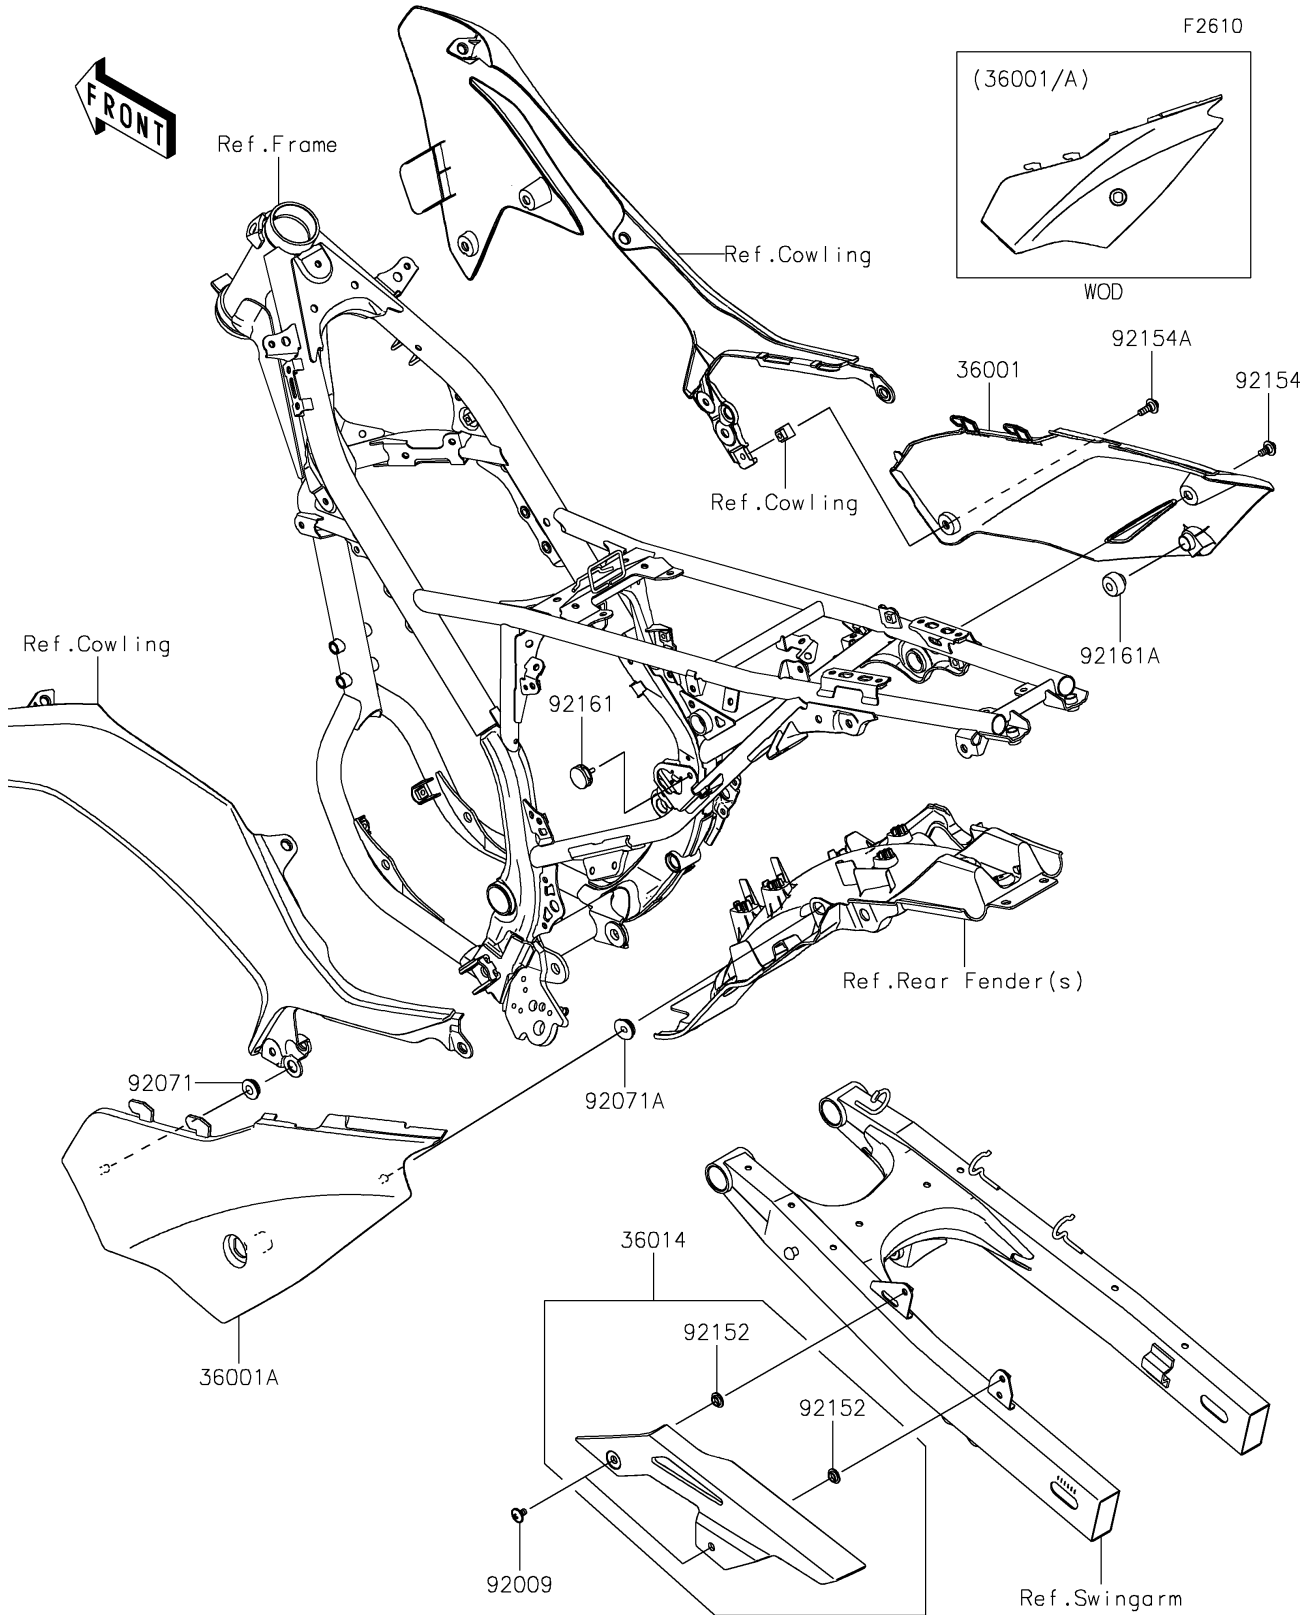

# 2023 KLX® 230SM PARTS DIAGRAM

## Side Covers/Chain Cover

## 2023 KLX® 230SM PARTS LIST

### Side Covers/Chain Cover

ITEM NAME	PART NUMBER	QUANTITY
COVER-SIDE,RH,EBONY (Ref # 36001)	36001-0679-68L	1
COVER-SIDE,LH,EBONY (Ref # 36001A)	36001-0684-68L	1
CASE-CHAIN (Ref # 36014)	36014-0560	1
SCREW,6X10 (Ref # 92009)	92009-1729	2
GROMMET (Ref # 92071)	92071-0794	1
GROMMET (Ref # 92071A)	92071-0795	1
COLLAR,8.8X16X4 (Ref # 92152)	92152-1731	2
BOLT,FLANGED,6X9 (Ref # 92154)	92154-0546	1
BOLT,FLANGED,6X28 (Ref # 92154A)	92154-1739	1
DAMPER (Ref # 92161)	92161-0581	1
DAMPER (Ref # 92161A)	92161-1783	1