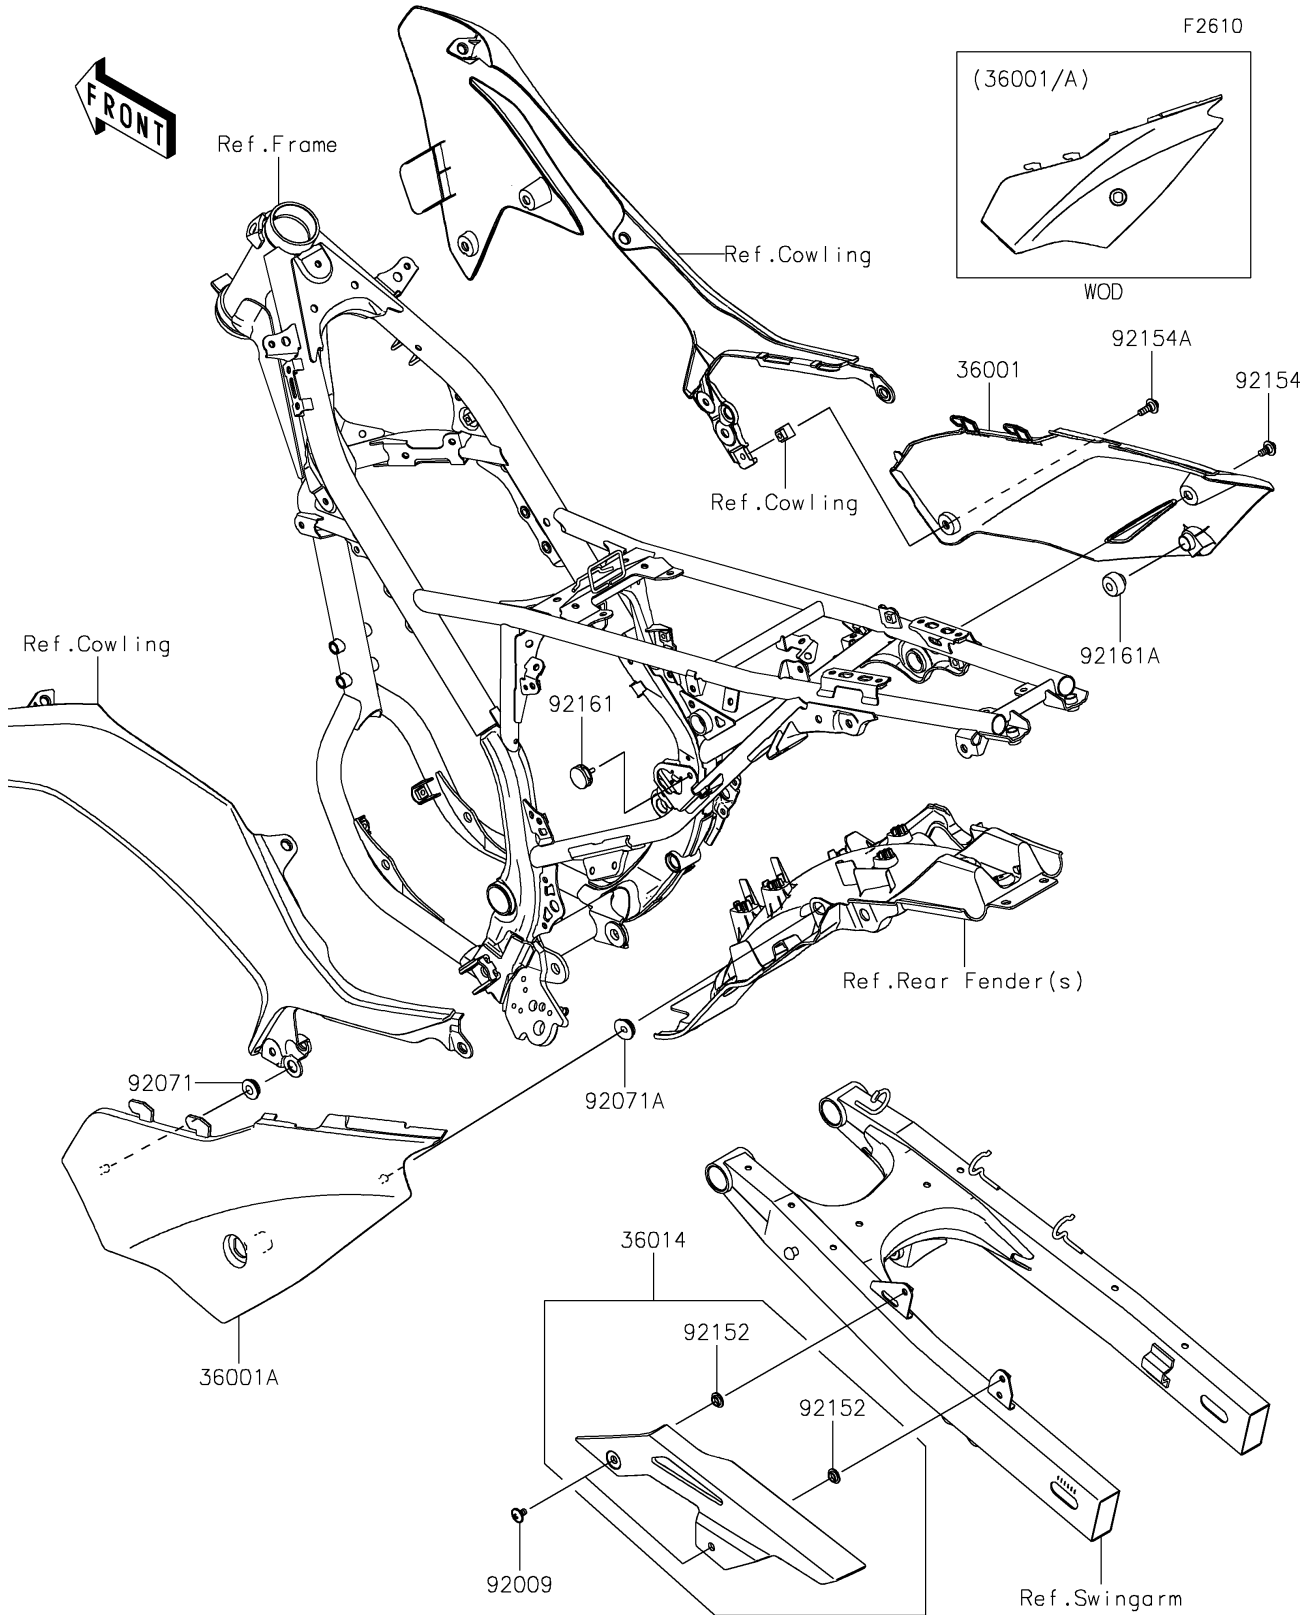

2023 KLX® 230SM PARTS DIAGRAM

Side Covers/Chain Cover

2023 KLX® 230SM PARTS LIST

Side Covers/Chain Cover

ITEM NAME	PART NUMBER	QUANTITY
COVER-SIDE,RH,EBONY (Ref # 36001)	36001-0679-68L	1
COVER-SIDE,LH,EBONY (Ref # 36001A)	36001-0684-68L	1
CASE-CHAIN (Ref # 36014)	36014-0560	1
SCREW,6X10 (Ref # 92009)	92009-1729	2
GROMMET (Ref # 92071)	92071-0794	1
GROMMET (Ref # 92071A)	92071-0795	1
COLLAR,8.8X16X4 (Ref # 92152)	92152-1731	2
BOLT,FLANGED,6X9 (Ref # 92154)	92154-0546	1
BOLT,FLANGED,6X28 (Ref # 92154A)	92154-1739	1
DAMPER (Ref # 92161)	92161-0581	1
DAMPER (Ref # 92161A)	92161-1783	1