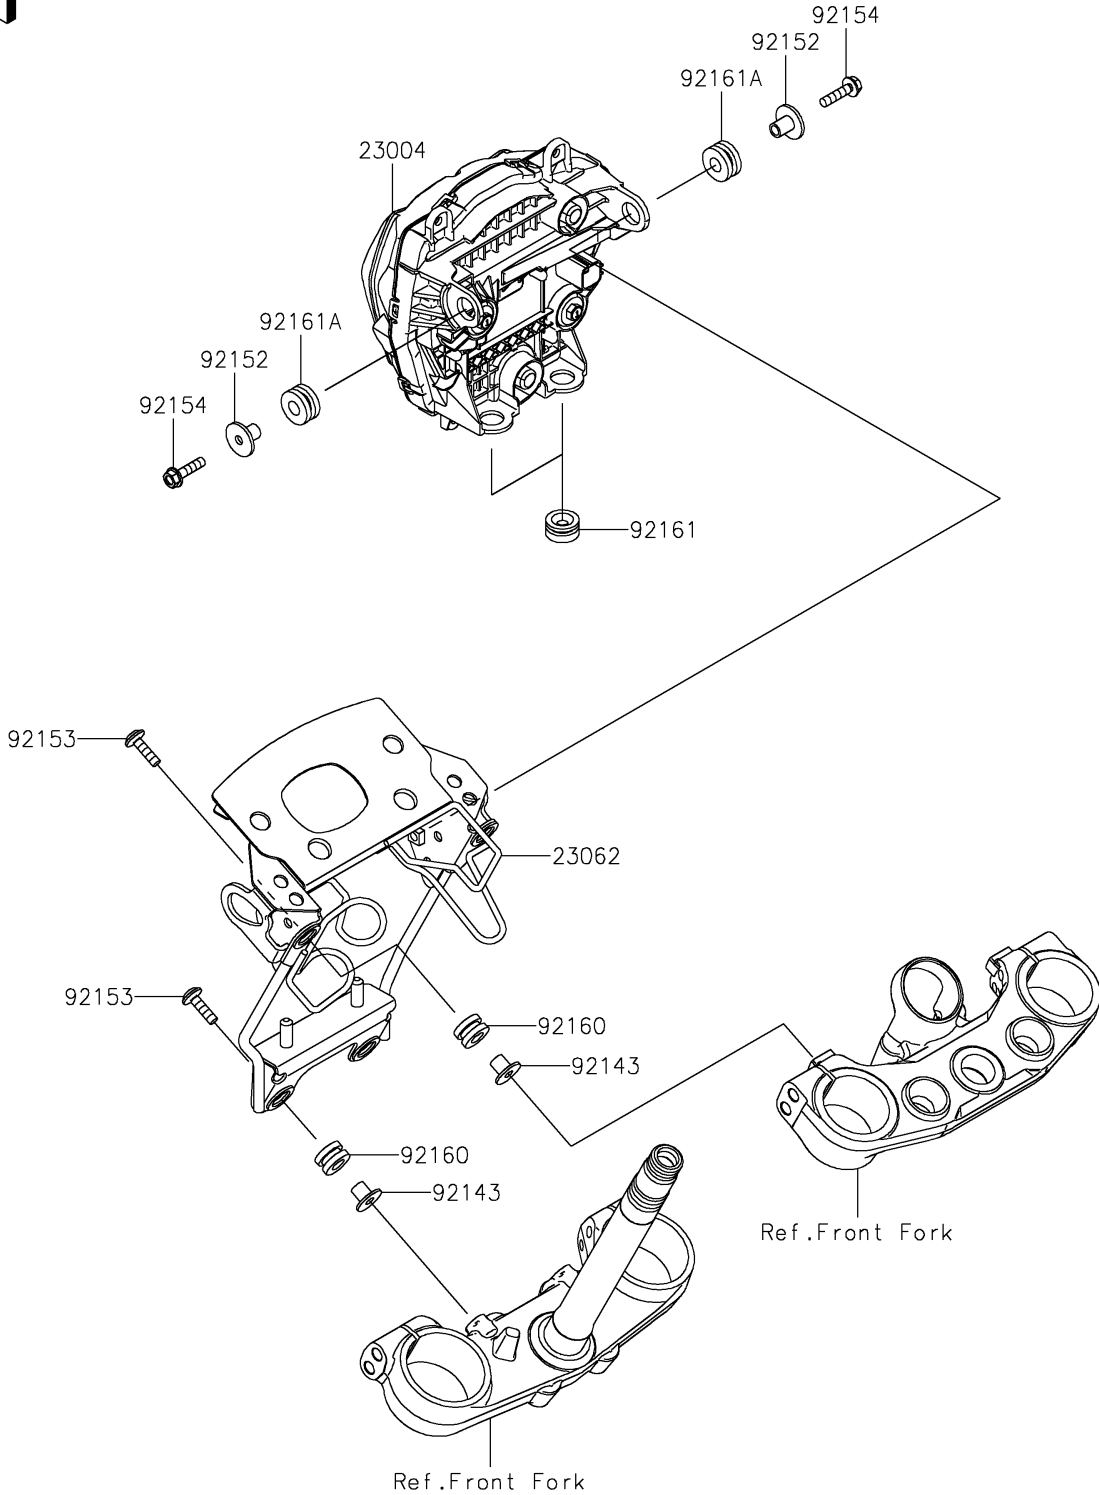

2023 KLX® 230SM PARTS DIAGRAM

Headlight(s)

F2710

2023 KLX® 230SM PARTS LIST

Headlight(s)

ITEM NAME	PART NUMBER	QUANTITY
LAMP-HEAD,LED (Ref # 23004)	23004-0431	1
BRACKET-COMP,HEAD LAMP (Ref # 23062)	23062-1358	1
COLLAR (Ref # 92143)	92143-1353	4
COLLAR,6.5X10X15.3 (Ref # 92152)	92152-1793	2
BOLT,SOCKET,6X22 (Ref # 92153)	92153-0574	4
BOLT,FLANGED,6X25 (Ref # 92154)	92154-2774	2
DAMPER,10X20X12 (Ref # 92160)	92160-1167	4
DAMPER,7.5X22X11 (Ref # 92161)	92161-1536	2
DAMPER,10X24X12 (Ref # 92161A)	92161-2112	2