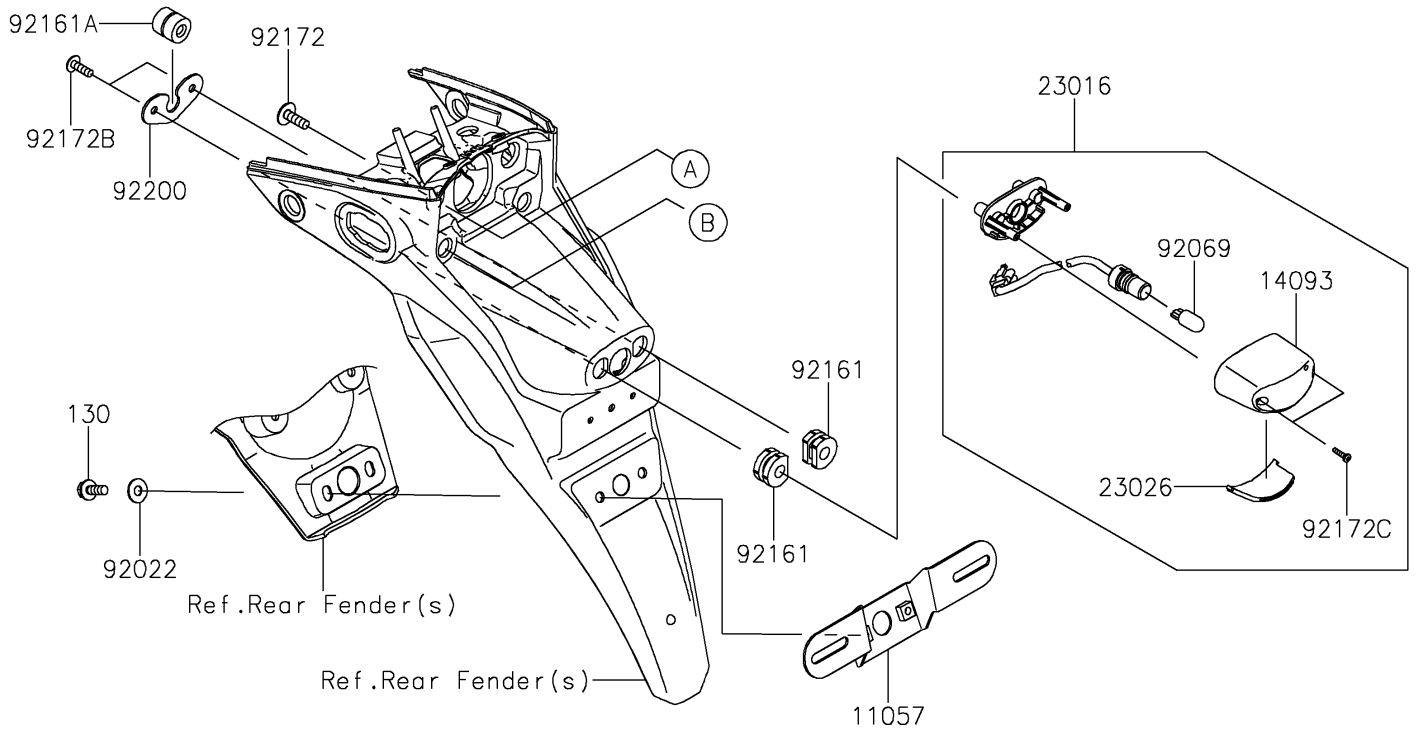

2023 KLX® 230SM PARTS DIAGRAM

Taillight(s)

F2720

2023 KLX® 230SM PARTS LIST

Taillight(s)

ITEM NAME	PART NUMBER	QUANTITY
BRACKET,LICENSE PLATE (Ref # 11057)	11057-1046	1
GASKET,TAIL LAMP LENS (Ref # 11061)	11061-0393	1
COVER,LICENSE LAMP (Ref # 14093)	14093-0525	1
LAMP-ASSY,LICENCE (Ref # 23016)	23016-0604	1
LAMP-TAIL (Ref # 23025)	23025-0392	1
LENS,LICENSE LAMP (Ref # 23026)	23026-0025	1
LENS,TAIL LAMP (Ref # 23026A)	23026-0036	1
WASHER,6.5X16X1.0 (Ref # 92022)	92022-1093	2
BULB,12V 5W (Ref # 92069)	92069-1016	1
BULB,12V 21/5W (Ref # 92069A)	92069-1084	1
GROMMET (Ref # 92071)	92071-024	2
COLLAR,6.8X10X13 (Ref # 92152)	92152-0580	2
DAMPER (Ref # 92161)	92161-0776	2
DAMPER,6X18X18.2 (Ref # 92161A)	92161-1809	1
DAMPER,10X24X12 (Ref # 92161B)	92161-2112	2
SCREW,6X18 (Ref # 92172)	92172-0192	2
SCREW,4.2X19 (Ref # 92172A)	92172-0411	2
SCREW,5X16 (Ref # 92172B)	92172-0834	2
SCREW,4X12 (Ref # 92172C)	92172-0904	2
WASHER (Ref # 92200)	92200-1773	1
BOLT-FLANGED,6X16 (Ref # 130)	130BA0616	2