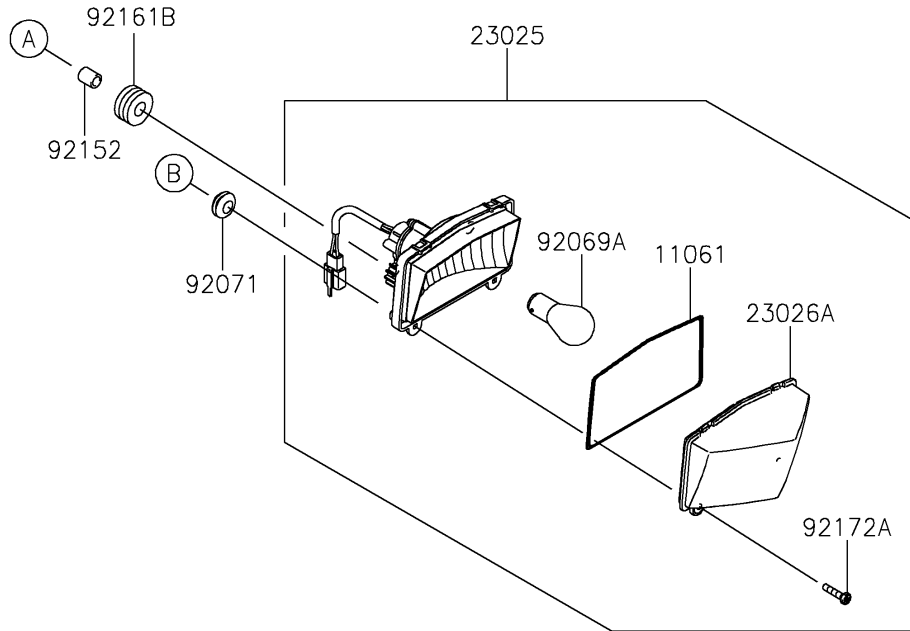

2023 KLX® 230SM PARTS DIAGRAM

Taillight(s)

F2720

2023 KLX® 230SM PARTS LIST

Taillight(s)

ITEM NAME	PART NUMBER	QUANTITY
BRACKET,LICENSE PLATE (Ref # 11057)	11057-1046	1
GASKET,TAIL LAMP LENS (Ref # 11061)	11061-0393	1
COVER,LICENSE LAMP (Ref # 14093)	14093-0525	1
LAMP-ASSY,LICENCE (Ref # 23016)	23016-0604	1
LAMP-TAIL (Ref # 23025)	23025-0392	1
LENS,LICENSE LAMP (Ref # 23026)	23026-0025	1
LENS,TAIL LAMP (Ref # 23026A)	23026-0036	1
WASHER,6.5X16X1.0 (Ref # 92022)	92022-1093	2
BULB,12V 5W (Ref # 92069)	92069-1016	1
BULB,12V 21/5W (Ref # 92069A)	92069-1084	1
GROMMET (Ref # 92071)	92071-024	2
COLLAR,6.8X10X13 (Ref # 92152)	92152-0580	2
DAMPER (Ref # 92161)	92161-0776	2
DAMPER,6X18X18.2 (Ref # 92161A)	92161-1809	1
DAMPER,10X24X12 (Ref # 92161B)	92161-2112	2
SCREW,6X18 (Ref # 92172)	92172-0192	2
SCREW,4.2X19 (Ref # 92172A)	92172-0411	2
SCREW,5X16 (Ref # 92172B)	92172-0834	2
SCREW,4X12 (Ref # 92172C)	92172-0904	2
WASHER (Ref # 92200)	92200-1773	1
BOLT-FLANGED,6X16 (Ref # 130)	130BA0616	2