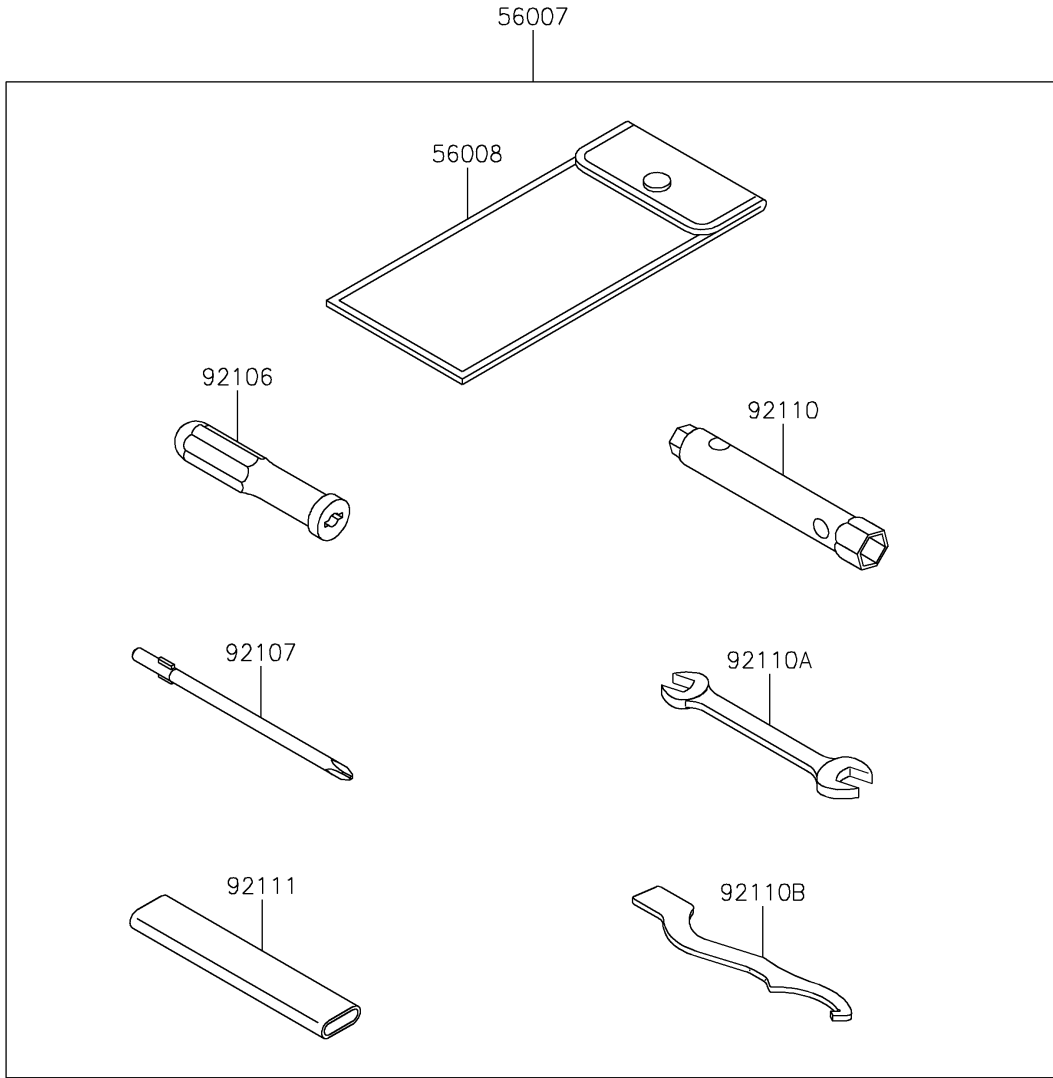

2023 KLX® 230SM PARTS DIAGRAM

Owner's Tools

F2810

2023 KLX® 230SM PARTS LIST

Owner's Tools

ITEM NAME	PART NUMBER	QUANTITY
TOOL-KIT (Ref # 56007)	56007-0190	1
BAG,TOOL (Ref # 56008)	56008-0050	1
GASKET-LIQUID,TB1211F,CLEAR (Ref # 92104)	92104-0004	1
GASKET-LIQUID,TB1216B,BLACK (Ref # 92104A)	92104-1064	1
GRIP-SCREW DRIVER (Ref # 92106)	92106-0005	1
TOOL-DRIVER,#2PHILLIPS (Ref # 92107)	92107-0022	1
TOOL-WRENCH,BOX,8X10 (Ref # 92110)	92110-0584	1
TOOL-WRENCH,OPEN END,12X14 (Ref # 92110A)	92110-0586	1
TOOL-WRENCH,SPRING ADJUST (Ref # 92110B)	92110-0624	1
TOOL-BAR (Ref # 92111)	92111-1057	1