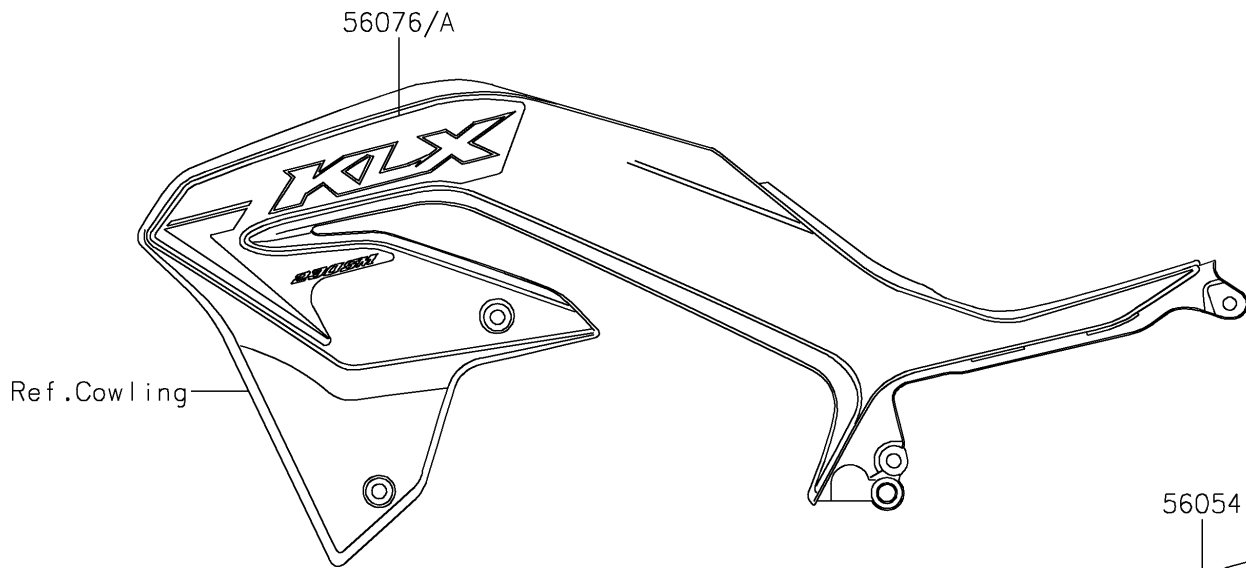

2023 KLX® 230SM PARTS DIAGRAM

Decals(Green)

F2861

2023 KLX® 230SM PARTS LIST

Decals(Green)

ITEM NAME	PART NUMBER	QUANTITY
MARK,SIDE COVER,KAWASAKI (Ref # 56054)	56054-3759	2
MARK,HEAD LAMP COVER,KAWASAKI (Ref # 56054A)	56054-3879	1
PATTERN,SHROUD,LH (Ref # 56076)	56076-7258	1
PATTERN,SHROUD,RH (Ref # 56076A)	56076-7259	1