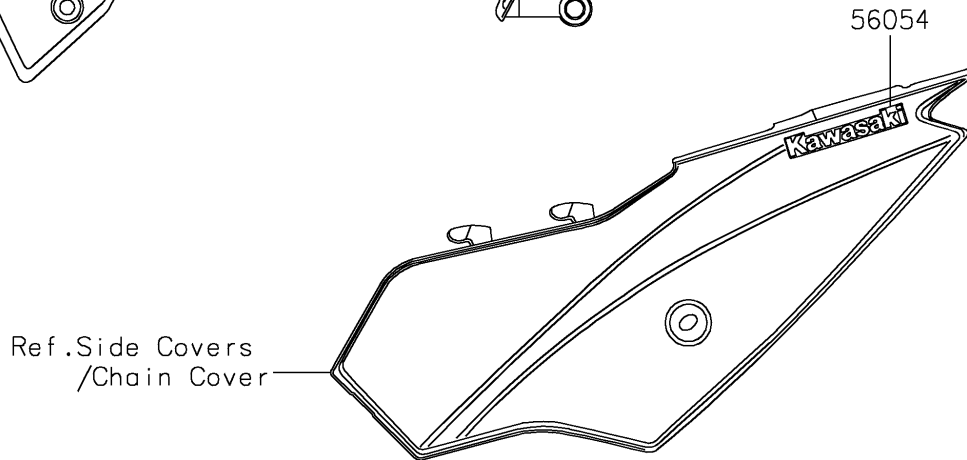

2023 KLX® 230SM PARTS DIAGRAM

Decals(Green)

F2861

2023 KLX® 230SM PARTS LIST

Decals(Green)

ITEM NAME	PART NUMBER	QUANTITY
MARK,SIDE COVER,KAWASAKI (Ref # 56054)	56054-3759	2
MARK,HEAD LAMP COVER,KAWASAKI (Ref # 56054A)	56054-3879	1
PATTERN,SHROUD,LH (Ref # 56076)	56076-7258	1
PATTERN,SHROUD,RH (Ref # 56076A)	56076-7259	1