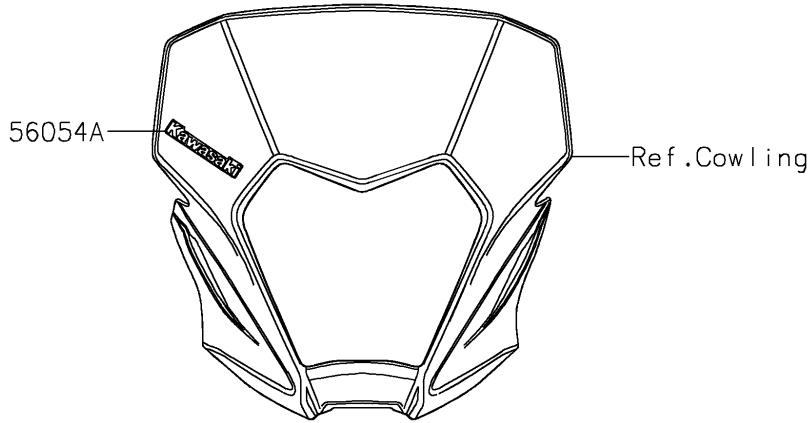

2023 KLX® 230SM PARTS DIAGRAM

Decals(Green)

F2861

2023 KLX® 230SM PARTS LIST

Decals(Green)

ITEM NAME	PART NUMBER	QUANTITY
MARK,SIDE COVER,KAWASAKI (Ref # 56054)	56054-3759	2
MARK,HEAD LAMP COVER,KAWASAKI (Ref # 56054A)	56054-3879	1
PATTERN,SHROUD,LH (Ref # 56076)	56076-7258	1
PATTERN,SHROUD,RH (Ref # 56076A)	56076-7259	1