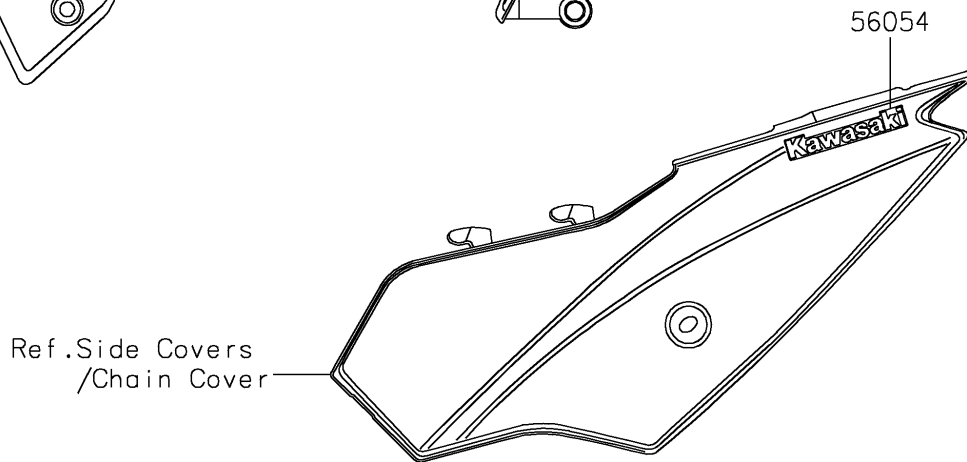

2023 KLX® 230SM PARTS DIAGRAM

Decals(Green)

F2861

2023 KLX® 230SM PARTS LIST

Decals(Green)

ITEM NAME	PART NUMBER	QUANTITY
MARK,SIDE COVER,KAWASAKI (Ref # 56054)	56054-3759	2
MARK,HEAD LAMP COVER,KAWASAKI (Ref # 56054A)	56054-3879	1
PATTERN,SHROUD,LH (Ref # 56076)	56076-7258	1
PATTERN,SHROUD,RH (Ref # 56076A)	56076-7259	1