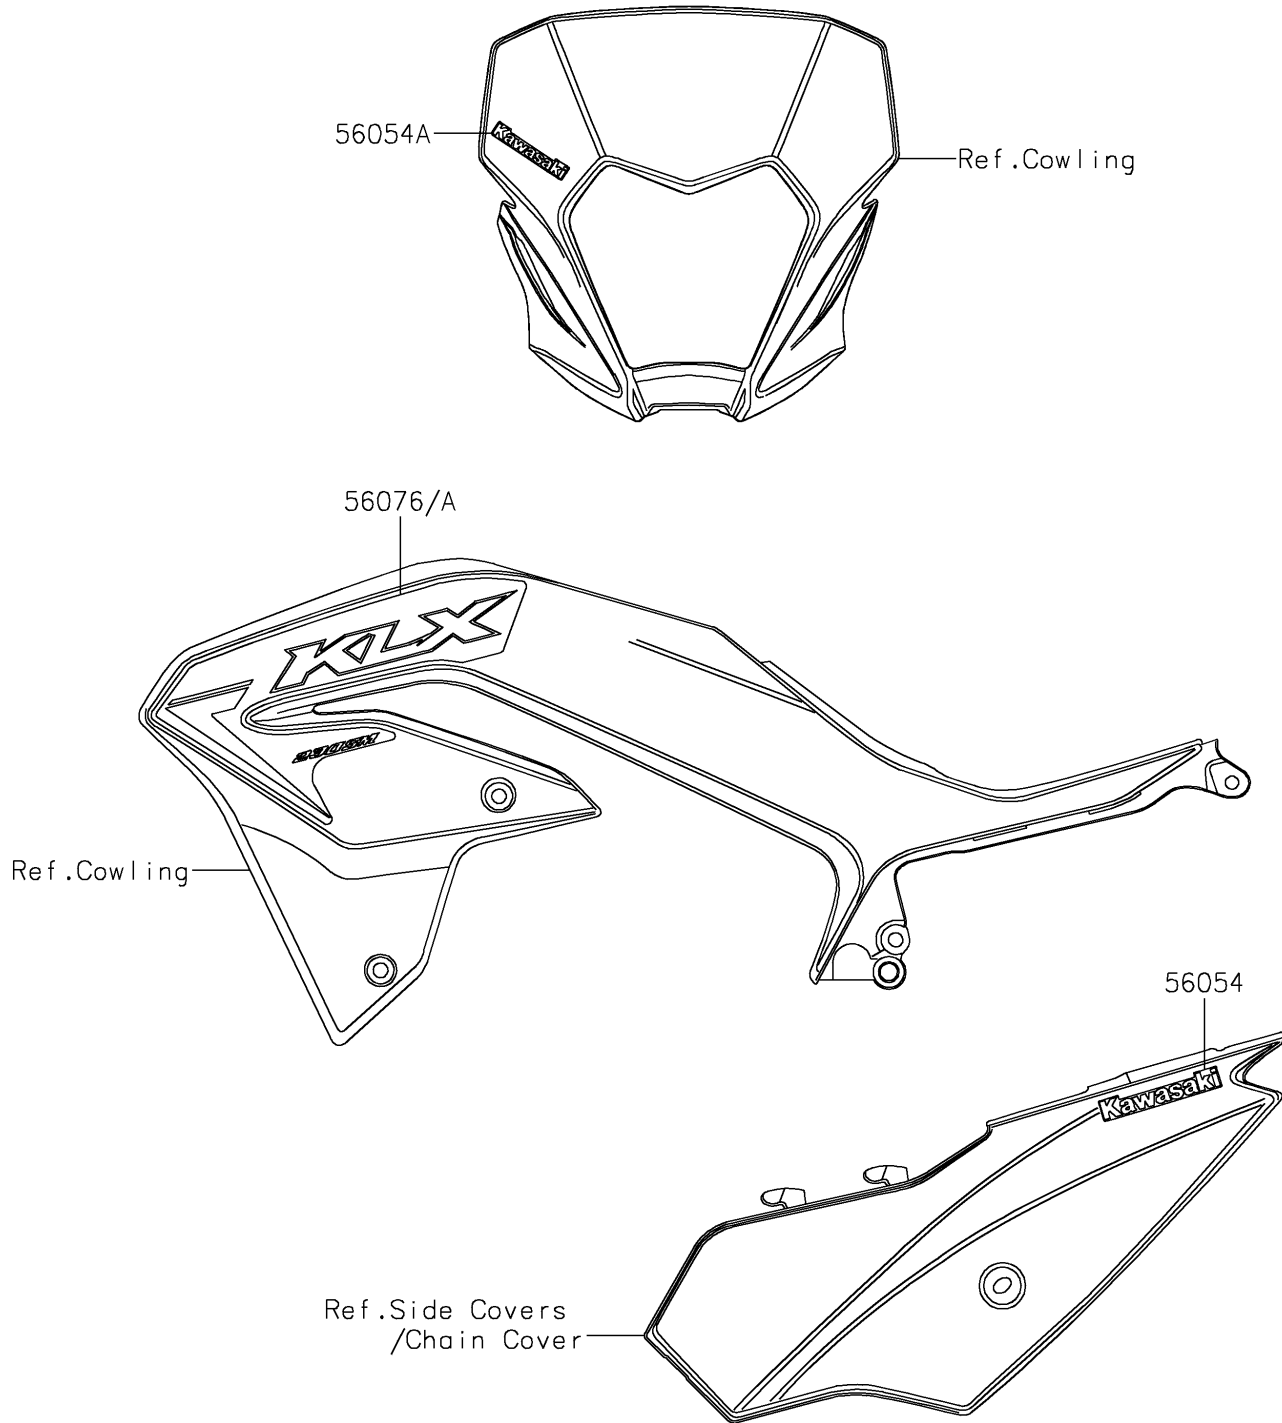

2023 KLX® 230SM PARTS DIAGRAM

Decals(Blue)

F2861A

2023 KLX® 230SM PARTS LIST

Decals(Blue)

ITEM NAME	PART NUMBER	QUANTITY
MARK,SIDE COVER,KAWASAKI (Ref # 56054)	56054-3759	2
MARK,HEAD LAMP COVER,KAWASAKI (Ref # 56054A)	56054-3876	1
PATTERN,SHROUD,LH (Ref # 56076)	56076-7256	1
PATTERN,SHROUD,RH (Ref # 56076A)	56076-7257	1