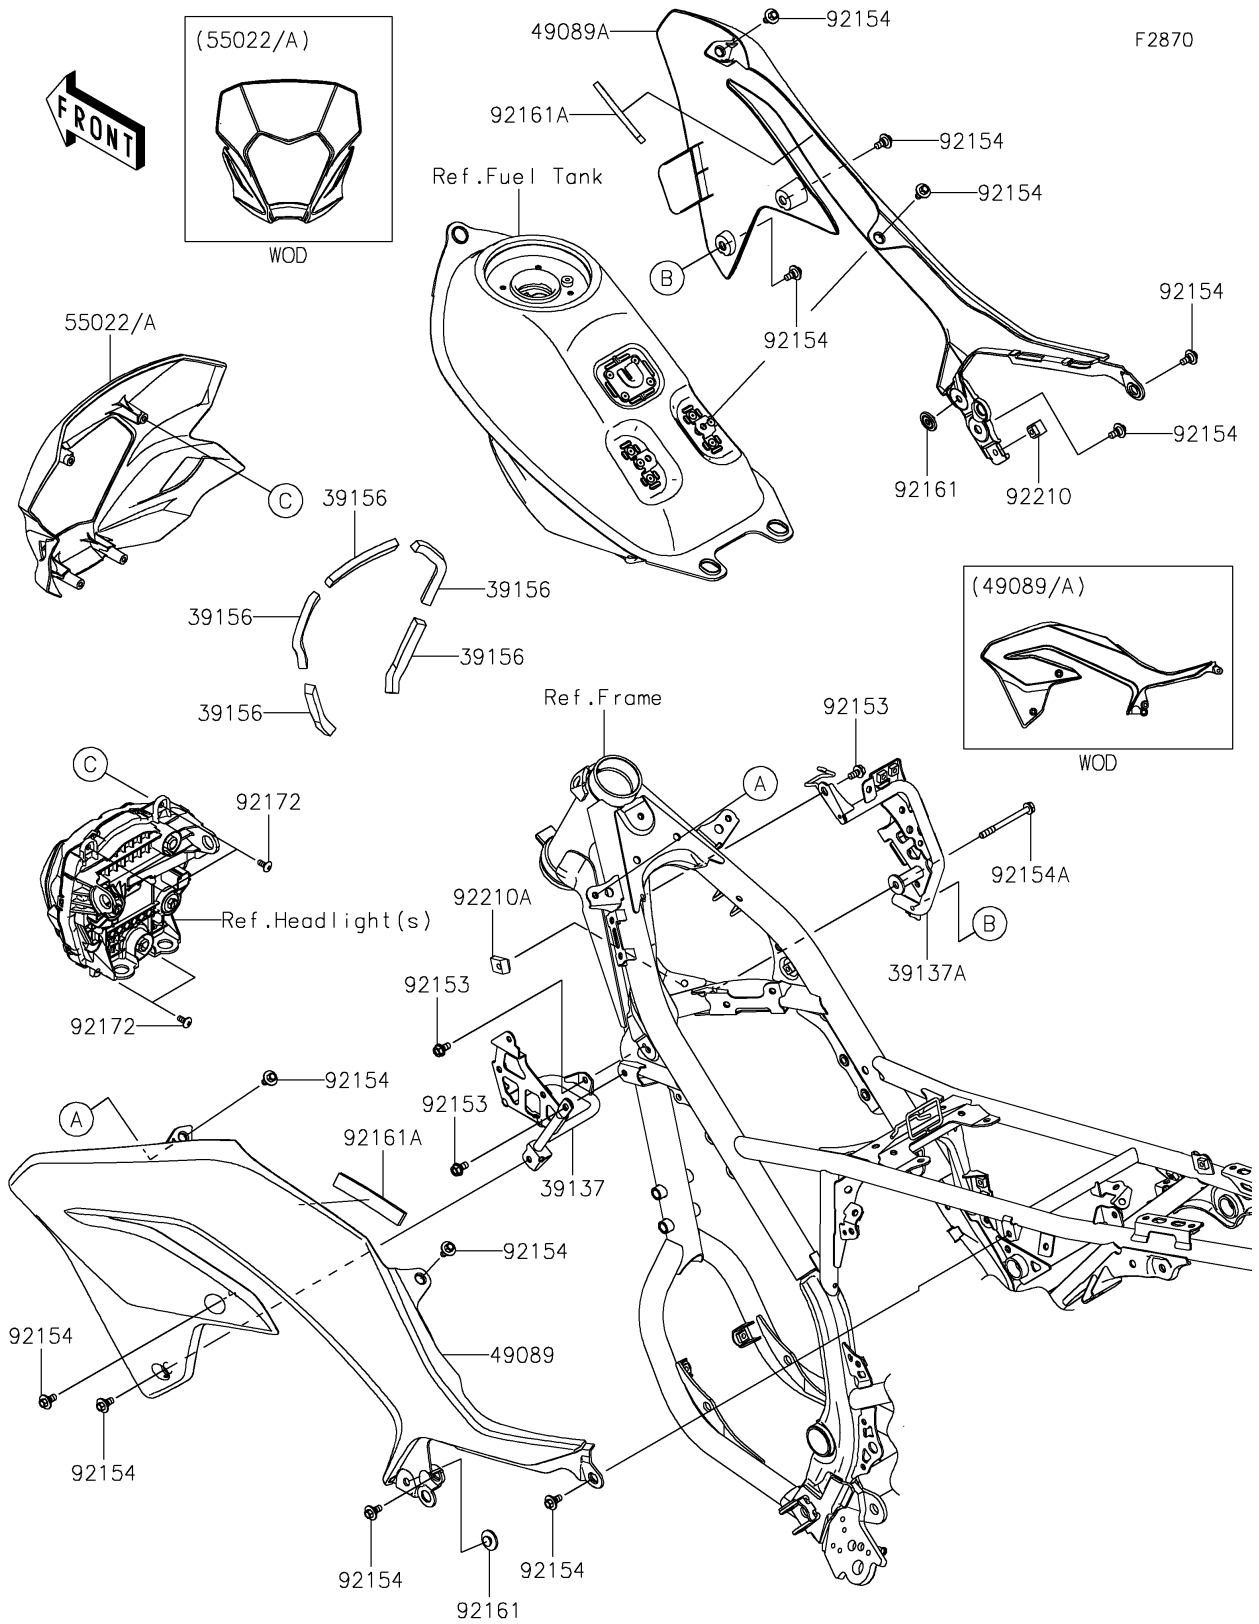

# 2023 KLX® 230SM PARTS DIAGRAM

## Cowling

## 2023 KLX® 230SM PARTS LIST

### Cowling

| ITEM NAME                              | PART NUMBER    | QUANTITY |
|--|----------------|----------|
| STAY-COMP,LH,F.S.BLACK (Ref # 39137)   | 39137-0704-18R | 1        |
| STAY-COMP,RH,F.S.BLACK (Ref # 39137A)  | 39137-0706-18R | 1        |
| PAD,100X10X10 (Ref # 39156)            | 39156-2827     | 5        |
| SHROUD-ENGINE,LH,EBONY (Ref # 49089)   | 49089-0957-68L | 1        |
| SHROUD-ENGINE,RH,EBONY (Ref # 49089A)  | 49089-0958-68L | 1        |
| COVER-HEAD LAMP,O.BLUE (Ref # 55022)   | 55022-0329-274 | 1        |
| COVER-HEAD LAMP,L.GREEN (Ref # 55022A) | 55022-0329-290 | 1        |
| BOLT,FLANGED,6X12 (Ref # 92153)        | 92153-1283     | 3        |
| BOLT,FLANGED,6X9 (Ref # 92154)         | 92154-0546     | 12       |
| BOLT-FLANGED,6X70 (Ref # 92154A)       | 92154-4093     | 1        |
| DAMPER,8X22X10 (Ref # 92161)           | 92161-1685     | 2        |
| DAMPER,70X15X6 (Ref # 92161A)          | 92161-1838     | 2        |
| SCREW,5X12 (Ref # 92172)               | 92172-1095     | 4        |
| NUT,6MM (Ref # 92210)                  | 92210-0218     | 1        |
| NUT (Ref # 92210A)                     | 92210-1771     | 1        |