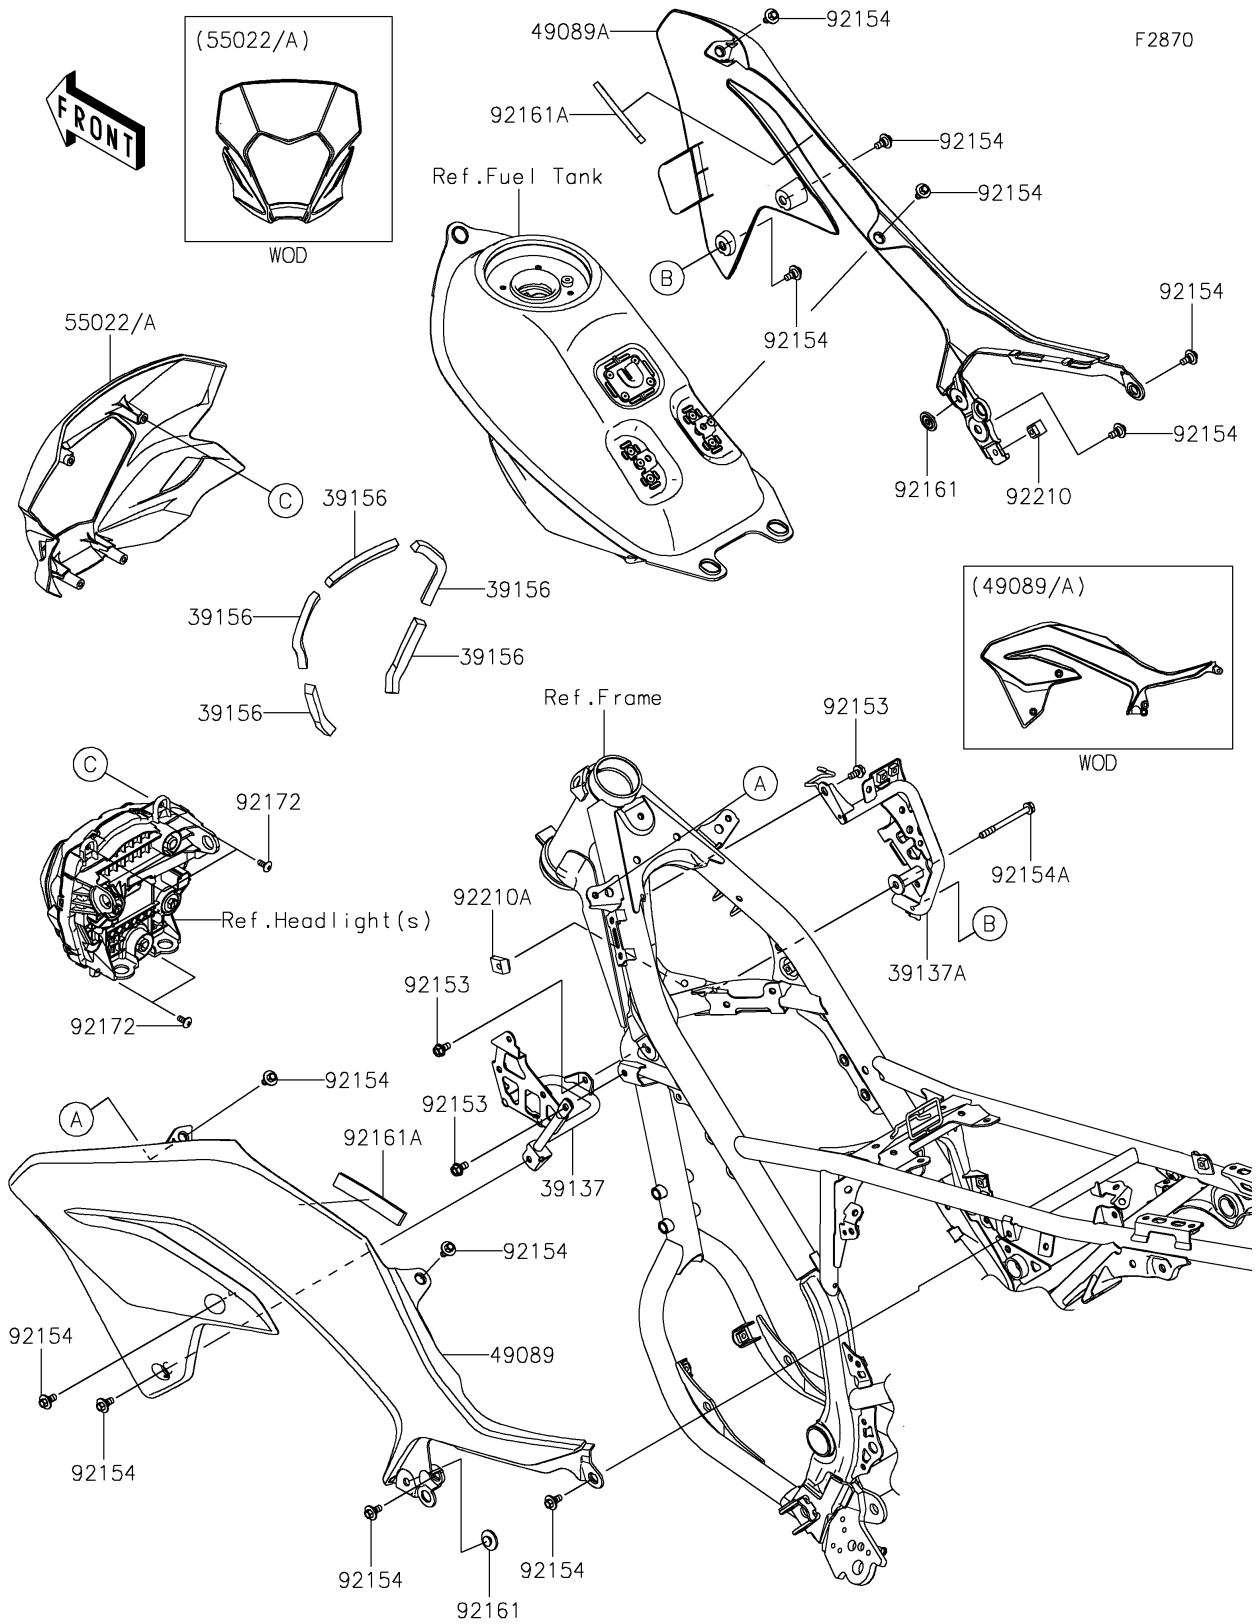

2023 KLX® 230SM PARTS DIAGRAM

Cowling

2023 KLX® 230SM PARTS LIST

Cowling

ITEM NAME	PART NUMBER	QUANTITY
STAY-COMP,LH,F.S.BLACK (Ref # 39137)	39137-0704-18R	1
STAY-COMP,RH,F.S.BLACK (Ref # 39137A)	39137-0706-18R	1
PAD,100X10X10 (Ref # 39156)	39156-2827	5
SHROUD-ENGINE,LH,EBONY (Ref # 49089)	49089-0957-68L	1
SHROUD-ENGINE,RH,EBONY (Ref # 49089A)	49089-0958-68L	1
COVER-HEAD LAMP,O.BLUE (Ref # 55022)	55022-0329-274	1
COVER-HEAD LAMP,L.GREEN (Ref # 55022A)	55022-0329-290	1
BOLT,FLANGED,6X12 (Ref # 92153)	92153-1283	3
BOLT,FLANGED,6X9 (Ref # 92154)	92154-0546	12
BOLT-FLANGED,6X70 (Ref # 92154A)	92154-4093	1
DAMPER,8X22X10 (Ref # 92161)	92161-1685	2
DAMPER,70X15X6 (Ref # 92161A)	92161-1838	2
SCREW,5X12 (Ref # 92172)	92172-1095	4
NUT,6MM (Ref # 92210)	92210-0218	1
NUT (Ref # 92210A)	92210-1771	1