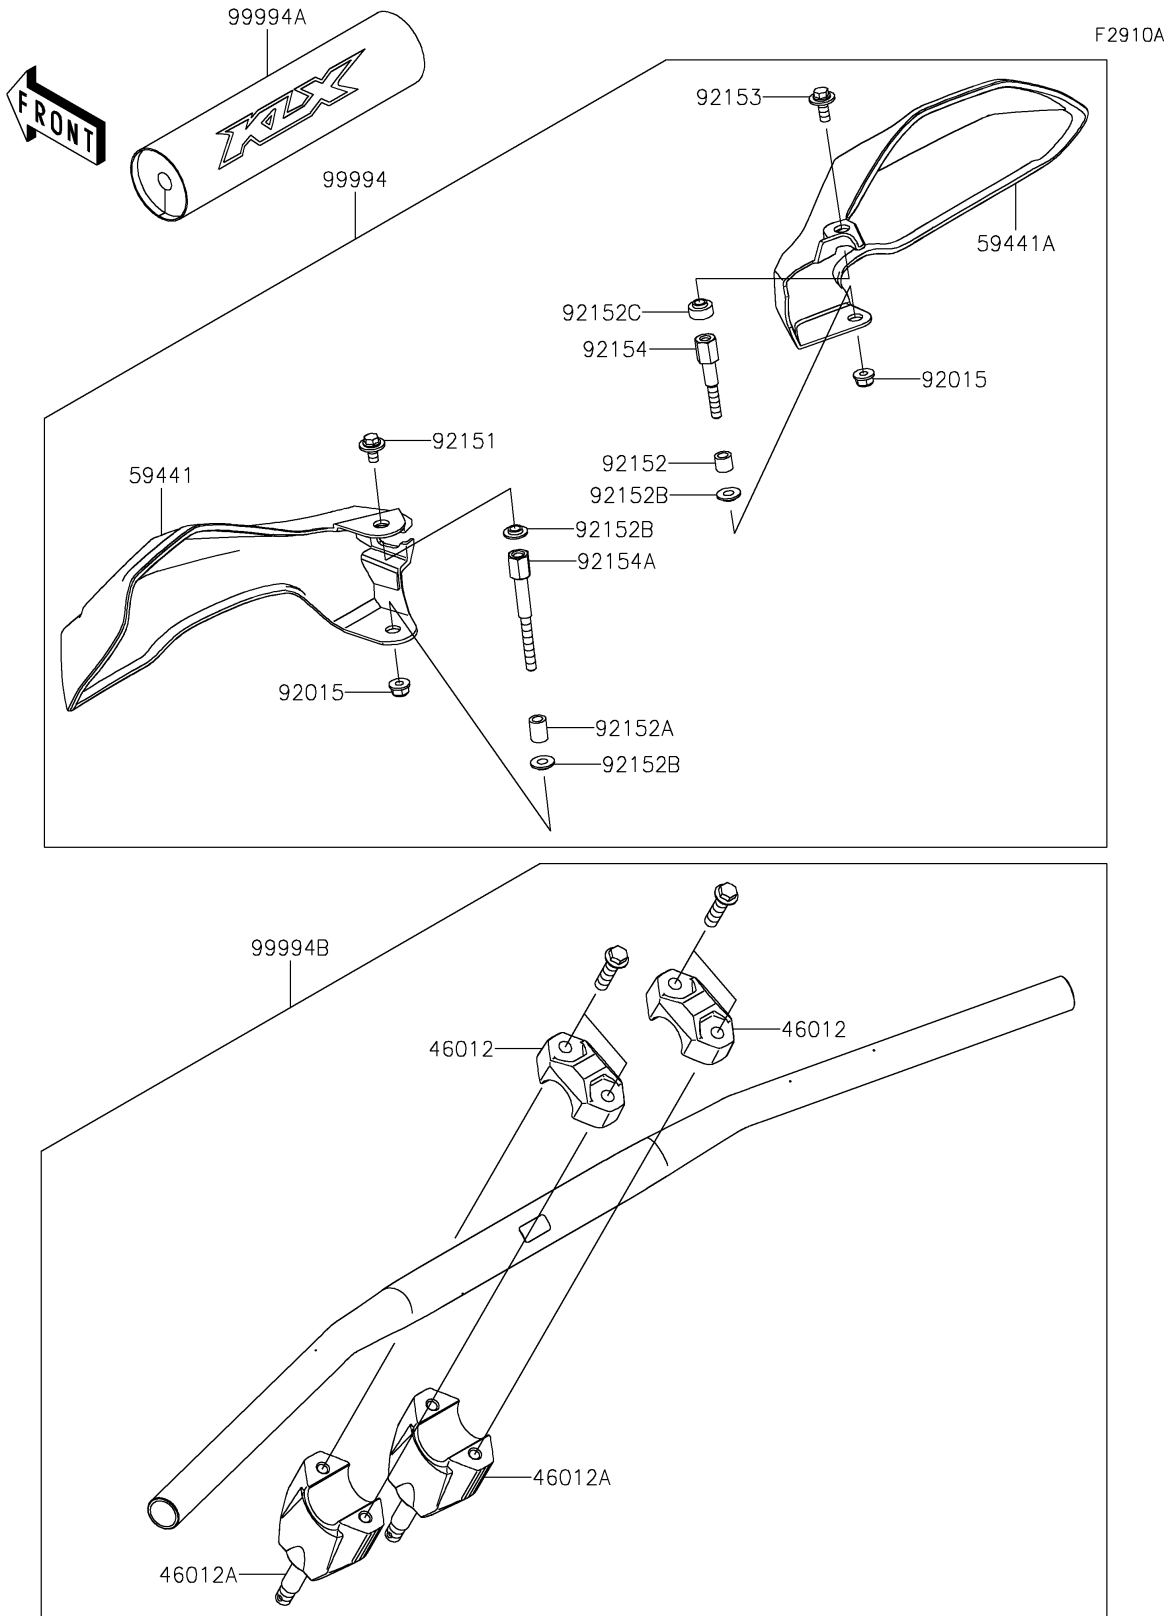

# 2023 KLX® 230SM PARTS DIAGRAM

Accessory(Handle)

## 2023 KLX® 230SM PARTS LIST

### Accessory(Handle)

ITEM NAME	PART NUMBER	QUANTITY
HOLDER-HANDLE,UPP,M.F.S.BLACK (Ref # 46012)	46012-0359-21P	2
HOLDER-HANDLE,LWR,M.F.S.BLACK (Ref # 46012A)	46012-0360-21P	2
COVER-HANDLE,LH,EBONY (Ref # 59441)	59441-0045-68L	1
COVER-HANDLE,RH,EBONY (Ref # 59441A)	59441-0046-68L	1
NUT,LOCK,FLANGED,6MM (Ref # 92015)	92015-1603	2
BOLT,6X12 (Ref # 92151)	92151-1985	1
COLLAR,6.5X10.5X9.3 (Ref # 92152)	92152-1992	1
COLLAR,6.5X10.5X14 (Ref # 92152A)	92152-2302	1
COLLAR,6.5X15X3.4 (Ref # 92152B)	92152-2314	3
COLLAR (Ref # 92152C)	92152-2592	1
BOLT,FLANGED,6X16 (Ref # 92153)	92153-1059	1
BOLT (Ref # 92154)	92154-1670	1
BOLT (Ref # 92154A)	92154-2359	1
HAND GUARD,EBONY (Ref # 99994)	99994-1248-68L	1
HANDLE-BAR PAD (Ref # 99994A)	99994-1274	1
FAT TYPE HANDLE BAR,F.S.BLACK (Ref # 99994B)	99994-1508-18R	1