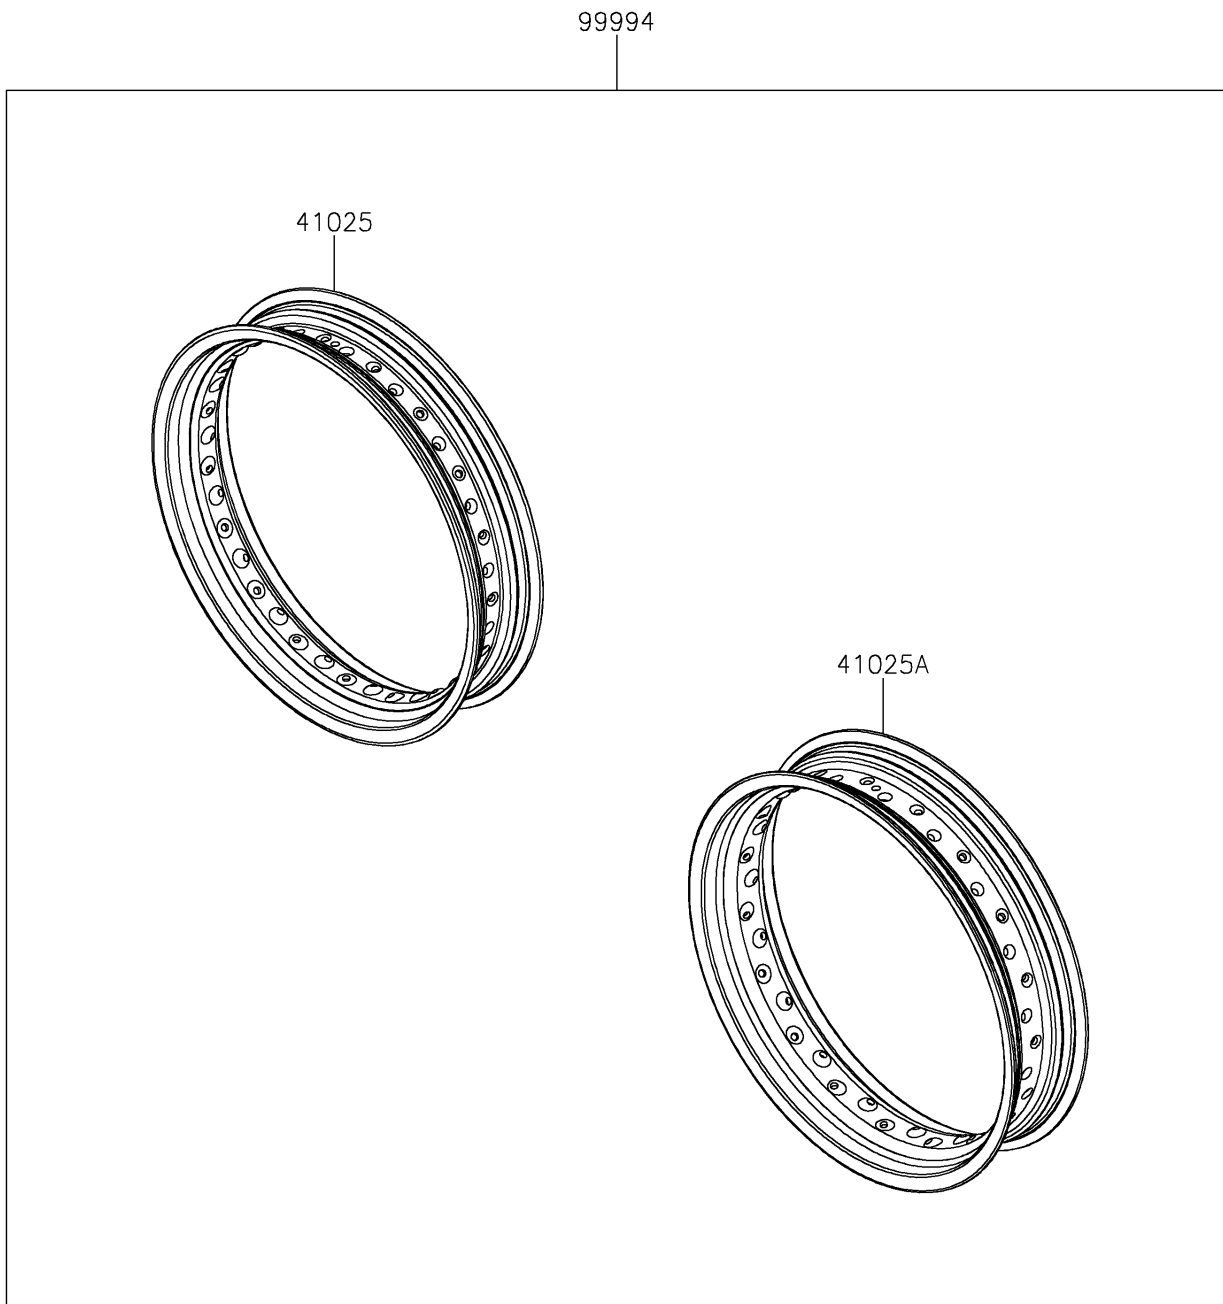

2023 KLX® 230SM PARTS DIAGRAM

Accessory(Rim)

F2910B

2023 KLX® 230SM PARTS LIST

Accessory(Rim)

ITEM NAME	PART NUMBER	QUANTITY
RIM,FR,17M/CXMT3.00,GOLD (Ref # 41025)	41025-0437-WB	1
RIM,RR,17M/CXMT3.50,GOLD (Ref # 41025A)	41025-0438-WB	1
RIM(17INCH),GOLD (Ref # 99994)	99994-1850-WB	1