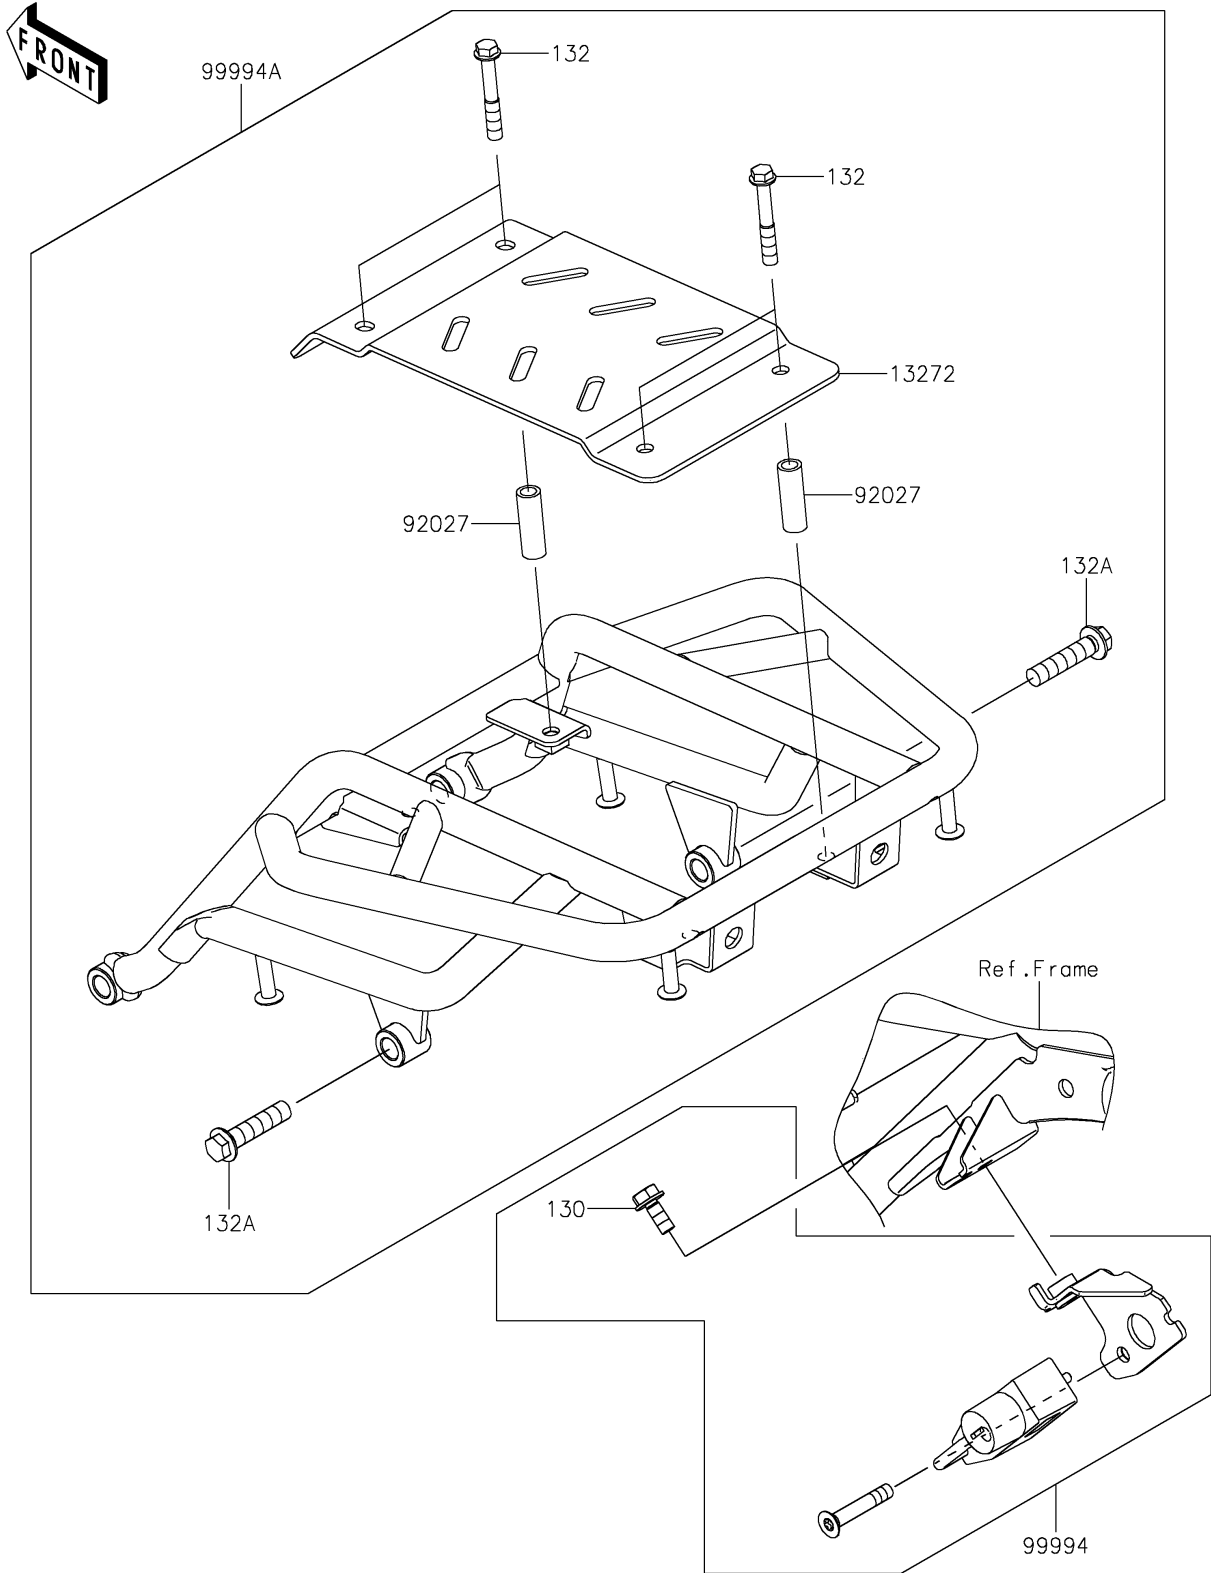

# 2023 KLX® 230SM PARTS DIAGRAM

Accessory(Helmet Lock and Carrier)

F2910C

## 2023 KLX® 230SM PARTS LIST

Accessory(Helmet Lock and Carrier)

| ITEM NAME                            | PART NUMBER | QUANTITY |
|--------------------------------------|-------------|----------|
| PLATE (Ref # 13272)                  | 13272-2731  | 1        |
| COLLAR,6.8X10X30 (Ref # 92027)       | 92027-209   | 4        |
| HELMET LOCK (Ref # 99994)            | 99994-1279  | 1        |
| CARRIER (Ref # 99994A)               | 99994-1280  | 1        |
| BOLT-FLANGED,6X14 (Ref # 130)        | 130BA0614   | 1        |
| BOLT-FLANGED-SMALL,6X40 (Ref # 132)  | 132BA0640   | 4        |
| BOLT-FLANGED-SMALL,8X35 (Ref # 132A) | 132BA0835   | 4        |