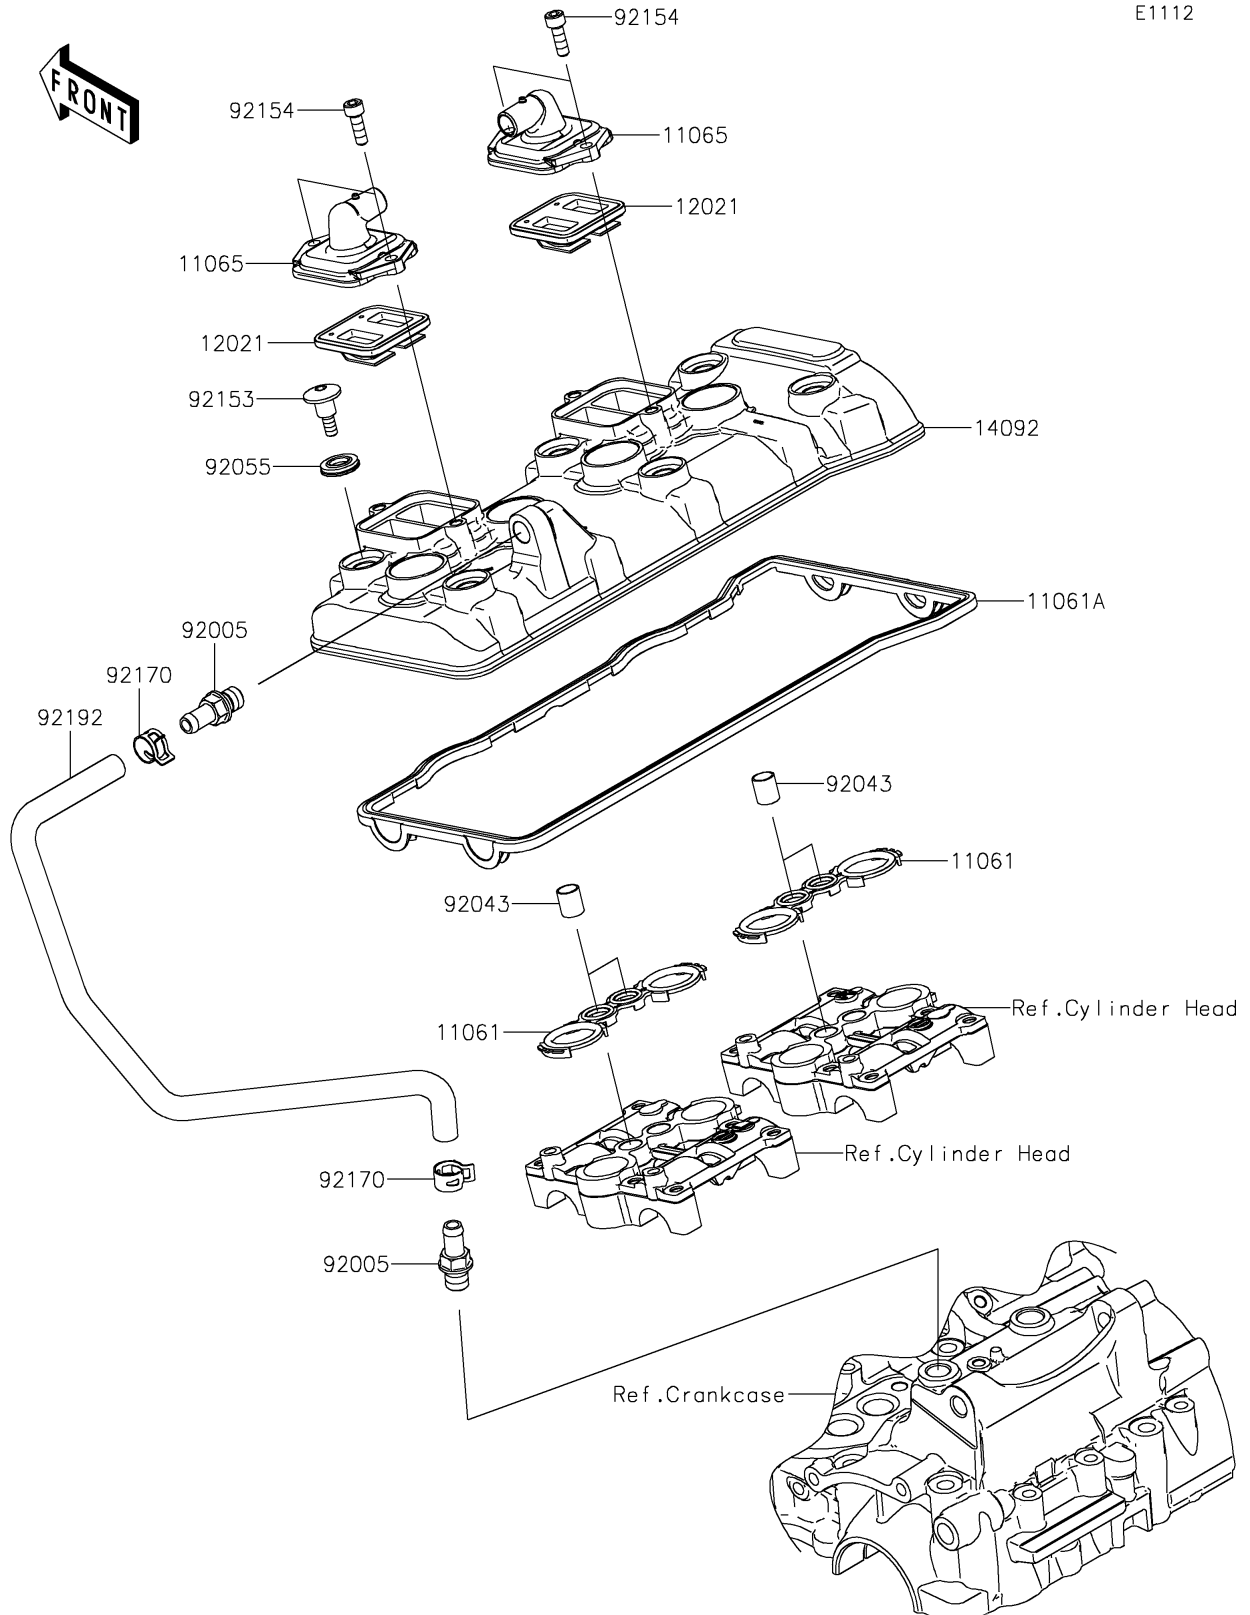

2020 NINJA® ZX™ -6R ABS KRT EDITION PARTS DIAGRAM

Cylinder Head Cover

E1112

2020 NINJA® ZX™ -6R ABS KRT EDITION PARTS LIST

Cylinder Head Cover

ITEM NAME	PART NUMBER	QUANTITY
GASKET,PLUG HOLE (Ref # 11061)	11061-0374	2
GASKET,HEAD COVER (Ref # 11061A)	11061-0375	1
CAP,HEAD COVER (Ref # 11065)	11065-0328	2
VALVE-ASSY-REED (Ref # 12021)	12021-0016	2
COVER,HEAD (Ref # 14092)	14092-1084	1
FITTING,BREATHER CONNECTION (Ref # 92005)	92005-0086	2
PIN,10.1X12X14 (Ref # 92043)	92043-4009	4
RING-O (Ref # 92055)	92055-0187	6
BOLT,SOCKET,6X22.5 (Ref # 92153)	92153-1779	6
BOLT,SOCKET,6X18 (Ref # 92154)	92154-1832	4
CLAMP (Ref # 92170)	92170-1938	2
TUBE,BREATHER CONNECTION (Ref # 92192)	92192-0423	1