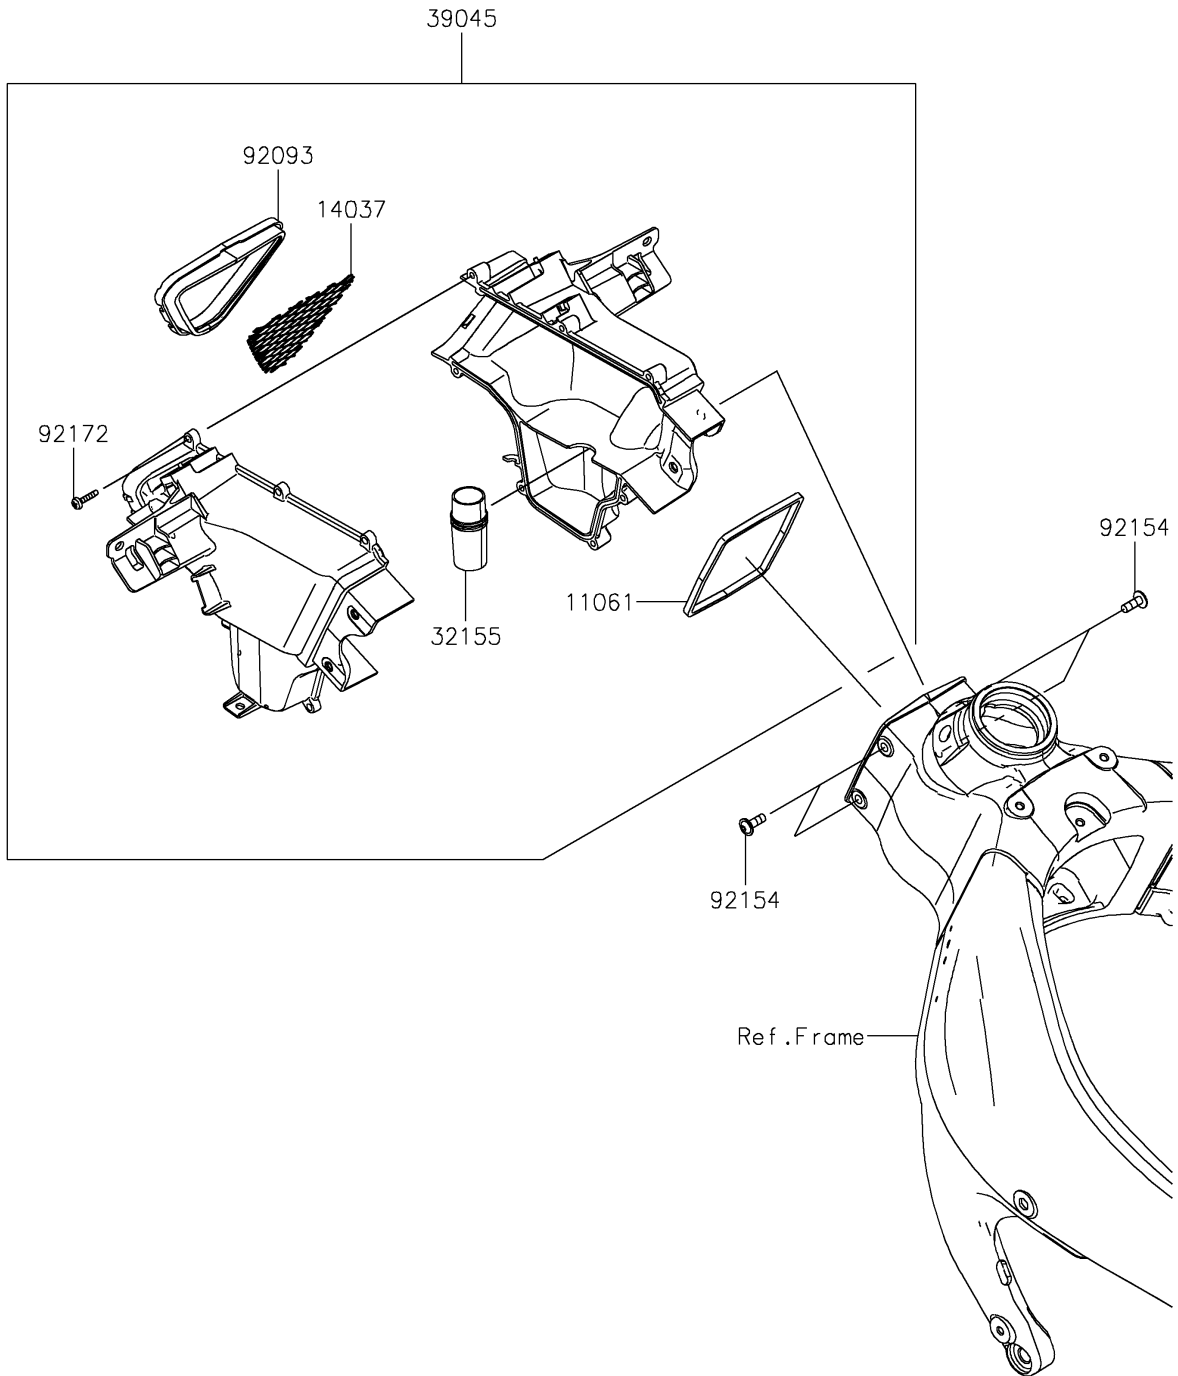

2020 NINJA® ZX™-6R ABS PARTS DIAGRAM

Air Duct

E1131

2020 NINJA® ZX™ -6R ABS PARTS LIST

Air Duct

ITEM NAME	PART NUMBER	QUANTITY
GASKET (Ref # 11061)	11061-0825	1
SCREEN (Ref # 14037)	14037-0796	1
PIPE (Ref # 32155)	32155-1275	1
DUCT-ASSY, RAM AIR (Ref # 39045)	39045-0047	1
SEAL (Ref # 92093)	92093-0724	1
BOLT, FLANGED, BUTTON, 6X18 (Ref # 92154)	92154-1882	4
SCREW, TAPPING, 5X20 (Ref # 92172)	92172-0009	7