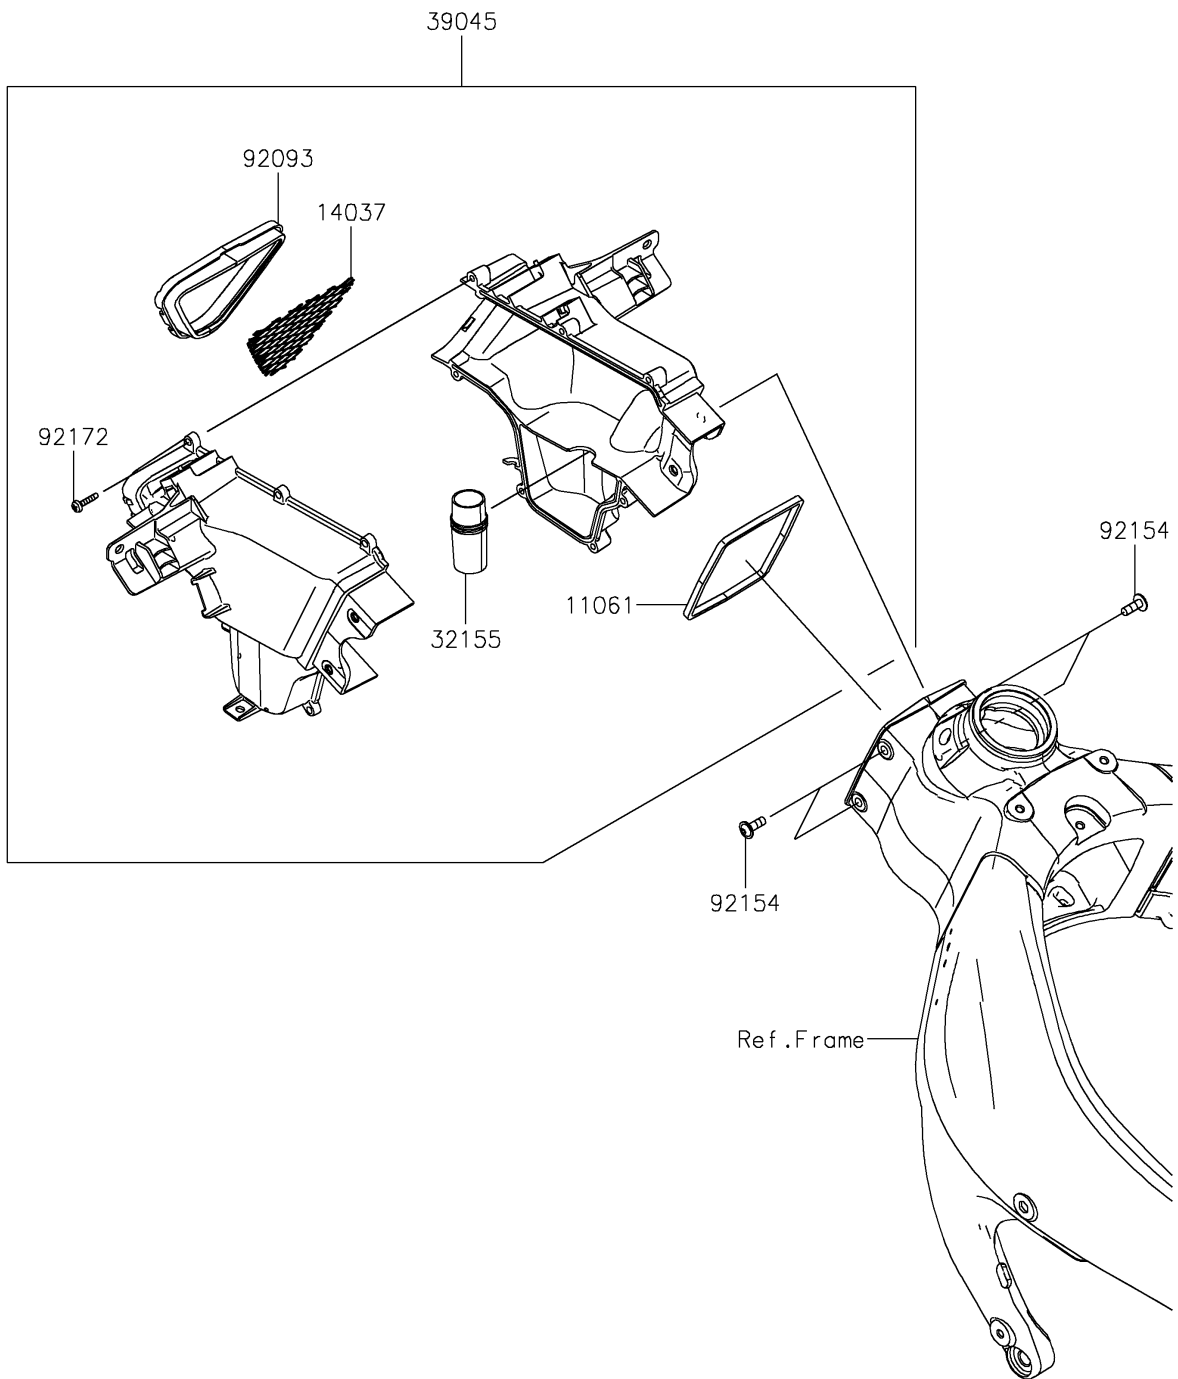

2020 NINJA® ZX™-6R ABS KRT EDITION PARTS DIAGRAM

Air Duct

E1131

2020 NINJA® ZX™ -6R ABS KRT EDITION PARTS LIST

Air Duct

ITEM NAME	PART NUMBER	QUANTITY
GASKET (Ref # 11061)	11061-0825	1
SCREEN (Ref # 14037)	14037-0796	1
PIPE (Ref # 32155)	32155-1275	1
DUCT-ASSY, RAM AIR (Ref # 39045)	39045-0047	1
SEAL (Ref # 92093)	92093-0724	1
BOLT, FLANGED, BUTTON, 6X18 (Ref # 92154)	92154-1882	4
SCREW, TAPPING, 5X20 (Ref # 92172)	92172-0009	7