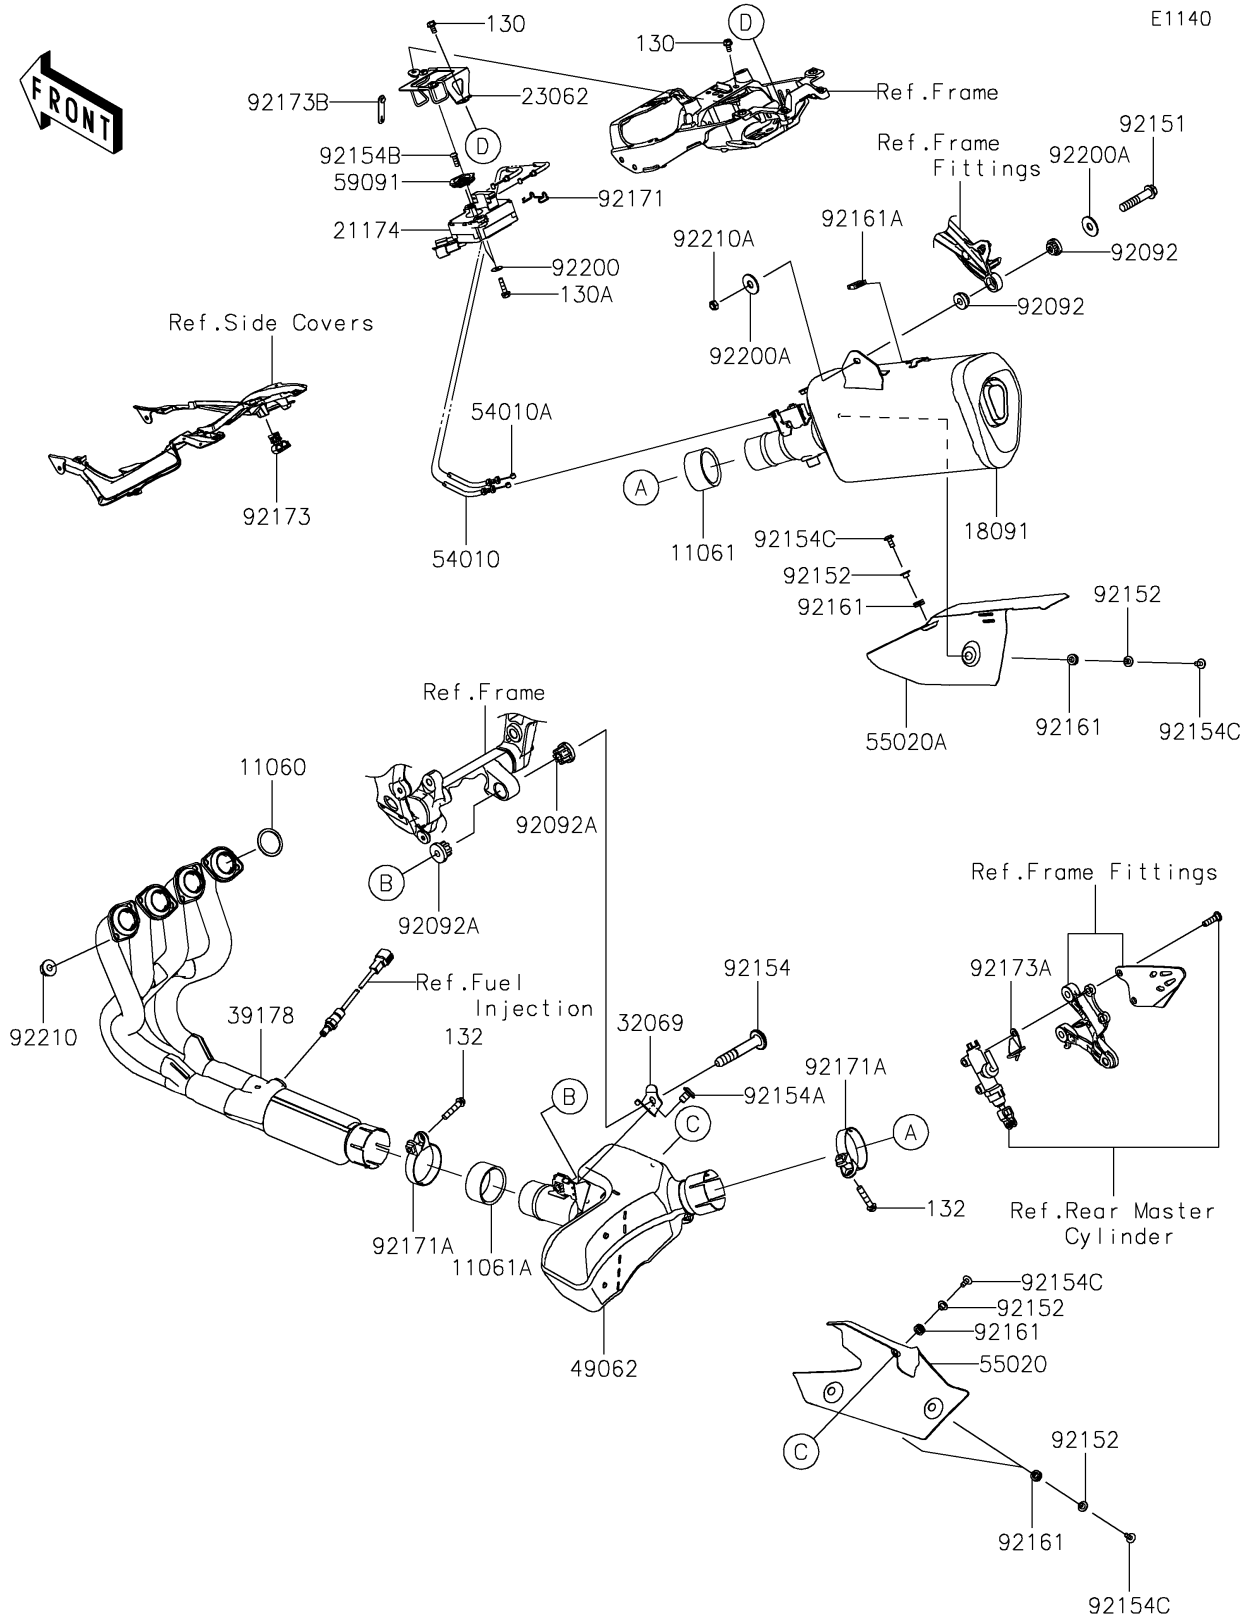

2019 NINJA® ZX™ -6R ABS KRT EDITION PARTS DIAGRAM

Muffler(s)

2019 NINJA® ZX™ -6R ABS KRT EDITION PARTS LIST

Muffler(s)

ITEM NAME	PART NUMBER	QUANTITY
GASKET,EXHAUST PIPE (Ref # 11060)	11060-1203	4
GASKET,50.8X62X30 (Ref # 11061)	11061-0447	1
GASKET,54X62X30 (Ref # 11061A)	11061-0448	1
BODY-COMP-MUFFLER (Ref # 18091)	18091-1155	1
MOTOR-ELECTRIC (Ref # 21174)	21174-0009	1
BRACKET-COMP,ACTUATOR (Ref # 23062)	23062-1155	1
BRACKET-MUFFLER (Ref # 32069)	32069-0340	1
MANIFOLD-COMP-EXHAUST (Ref # 39178)	39178-0333	1
PIPE-COMP-EXHAUST (Ref # 49062)	49062-0740	1
CABLE,CLOSE (Ref # 54010)	54010-0624	1
CABLE,OPEN (Ref # 54010A)	54010-0625	1
GUARD,CHAMBER (Ref # 55020)	55020-0864	1
GUARD,FRONT COVER (Ref # 55020A)	55020-2228	1
PULLEY (Ref # 59091)	59091-0007	1
BUSHING-RUBBER (Ref # 92092)	92092-0018	2
BUSHING-RUBBER,MUFFLER (Ref # 92092A)	92092-1087	2
BOLT,FLANGED,8X40 (Ref # 92151)	92151-1532	1
COLLAR,6.3X8.3X16 (Ref # 92152)	92152-0286	5
BOLT,SOCKET,10X61 (Ref # 92154)	92154-0125	1
BOLT,SOCKET,10X16 (Ref # 92154A)	92154-0126	1
BOLT,TORX,5X18 (Ref # 92154B)	92154-0217	1
BOLT,SOCKET,6X14 (Ref # 92154C)	92154-0907	5
DAMPER (Ref # 92161)	92161-0308	5
DAMPER (Ref # 92161A)	92161-1228	1
CLAMP (Ref # 92171)	92171-0292	1
CLAMP,64.5MM (Ref # 92171A)	92171-1668	2
CLAMP,CLIP (Ref # 92173)	92173-0799	1
CLAMP (Ref # 92173A)	92173-1053	1
CLAMP,RUBBER PLATE (Ref # 92173B)	92173-1229	1

2019 NINJA® ZX™ -6R ABS KRT EDITION PARTS LIST

Muffler(s)

ITEM NAME	PART NUMBER	QUANTITY
WASHER (Ref # 92200)	92200-0078	2
WASHER,8.0X22.0X1.5 (Ref # 92200A)	92200-0174	2
NUT,8MM (Ref # 92210)	92210-0076	8
NUT,8MM (Ref # 92210A)	92210-0173	1
BOLT-FLANGED,6X12 (Ref # 130)	130BA0612	2
BOLT-FLANGED,6X25 (Ref # 130A)	130BA0625	2
BOLT-FLANGED-SMALL,8X40 (Ref # 132)	132BC0840	2